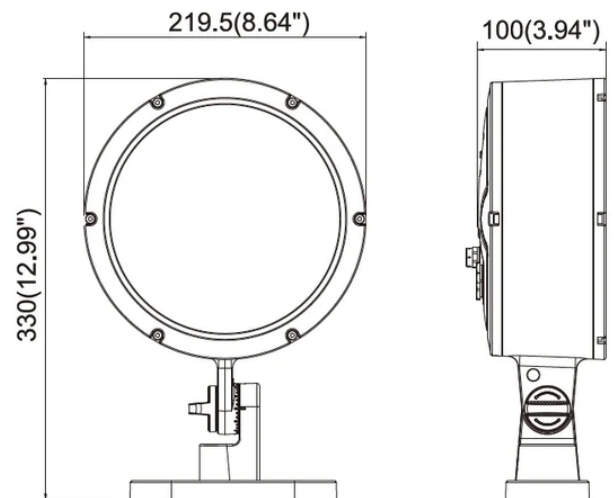

## Features

- Heavy duty construction
- High quality LED chips
- Wide range of optics
- 3-pin DMX in & out control cables
- Clear lens standard
- Honeycomb lens option \*\* (excludes 3.8° and 8° narrow optics)
- Adjustable bracket included
- RGB & Tuneable white models available

## Standard Specifications

- Rated Input Power: 35W / 240Vac
- Lumen Output: 3,500lm (clear leans)
- Lumen Output: 2,450lm (honeycomb lens\*\*)
- Colour Temp: RGBW (2200K\*)
- CRI Rating: CRI>80
- Operating Temperature: -30/+50 deg C
- EPA (Sail Area): 0.04m2
- Service Life: L70 / 77,000hrs
- Ingress Protection: IP66
- IK Rating: IK08
- Fitting weight: 3.7kg ± 0.3kg