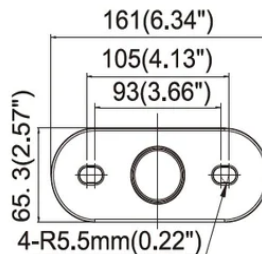

Premiere Series

DMX CONTROLLED

RGBW LED FLOODLIGHT - 35W SILVER

DMX
512