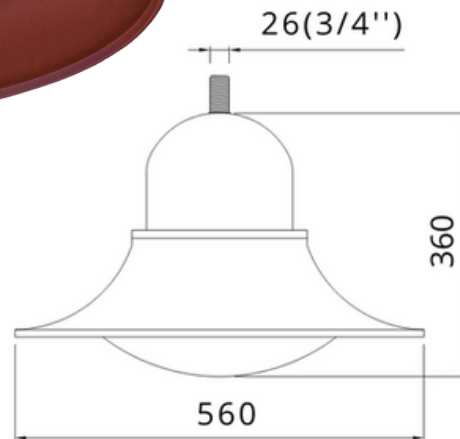

PT8 Series

LED POLETOP LIGHTS - 40W RED

The PT8 Series is the latest edition to the Integrated Power's poletop collection of heritage and contemporary fittings. The PT8 Series' elegant look makes it the ideal solutions for public environments such as villas, facilities, walkways, and education campus'.

Features

- CREE XPG3 LEDs
- Philips/ Osram drivers
- Robust aluminium body and polycarbonate finish
- Shock & vibration resistant
- High levels of visual comfort
- Detachable roof for easy cable access
- Surge protection

Applications

- Parks
- Walkways
- Education Campus'
- Councils
- Facilities
- Estates
- Villas
- Road Ways

Standard Specifications

- Rated Input Power: 40W
- Lumen Output: 4162lm
- Colour Temperature: 4000K (3000K/5000K optional)
- CRI Rating: CRI> 75
- Optic: Symmetrical (Wide)
- IP Rating: IP65
- IK Rating: IK10
- Pipe Mount Diameter: 26mm
- Thread Size: 3/4" (adaptor inc)
- Dimensions: 560mm*360mm
- Fitting Weight: 6kg ± 0.3kg