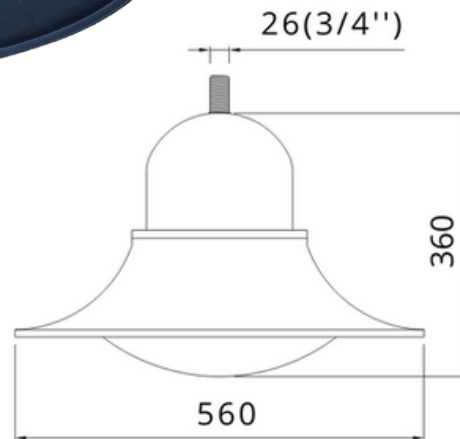

PT8 Series

LED POLETOP LIGHTS - 40W BLUE

The PT8 Series is the latest edition to the Integrated Power's poletop collection of heritage and contemporary fittings. The PT8 Series' elegant look makes it the ideal solutions for public environments such as villas, facilities, walkways, and education campus'.

Features

- CREE XPG3 LEDs
- Philips/ Osram drivers
- Robust aluminium body and polycarbonate finish
- Shock & vibration resistant
- High levels of visual comfort
- Detachable roof for easy cable access
- Surge protection

Applications

- Parks
- Walkways
- Education Campus'
- Councils
- Facilities
- Estates
- Villas
- Road Ways

Standard Specifications

- Rated Input Power: 40W
- Lumen Output: 4162lm
- Colour Temperature: 4000K (3000K/5000K optional)
- CRI Rating: CRI> 75
- Optic: Symmetrical (Wide)
- IP Rating: IP65
- IK Rating: IK10
- Pipe Mount Diameter: 26mm
- Thread Size: 3/4" (adaptor inc)
- Dimensions: 560mm*360mm
- Fitting Weight: 6kg ± 0.3kg