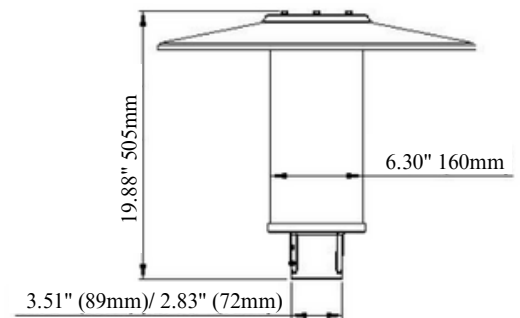

Features

- Classic design
- Robust materials and build quality
- Durable powder coat finish
- Wide and narrow symmetrical optics
- Comfortable visual effect
- 76mm spigot adaptor (60mm optional)
- 0-10V dimming
- Fitted with 6m, 5 core cable
- [IPX output control](#) compatible

Applications

- Parks
- Walkways
- Education Campus'
- Council Facilities
- Courtyards
- Private Estates