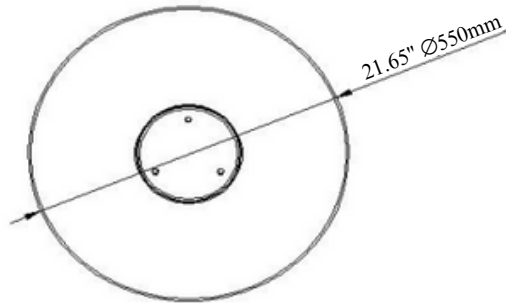

PT7 Series

LED POLETOP LIGHTS - 40W

The PT7 Series is the newest edition to Integrated Powers' family of heritage and contemporary designed poletop fittings. With its classic look and indirect lighting, the PT7 aids in visual comfort. Available with wide and narrow symmetrical distribution options.

Applications

- Parks
- Walkways
- Education Campus'
- Council Facilities
- Courtyards
- Private Estates

Standard Specifications

- Rated Input Power: 40W
- Input Voltage: 100-240Vac, 50/60 Hz
- Lumen Output: 4400lm (85°) / 3000lm (18°)
- Beam Angle: 85°(18° optional)
- Colour Temperature: 4000K (3000K, 5000K optional)
- CRI Rating: CRI>80
- SDCM Rating: < 5
- IP Rating: IP66
- IK Rating: IK08
- Operating Temp: -30°C to 50°C
- Service Life: >93,000hrs (L80 @ Ta 25°C)
- Fitting Weight: 4.66kg