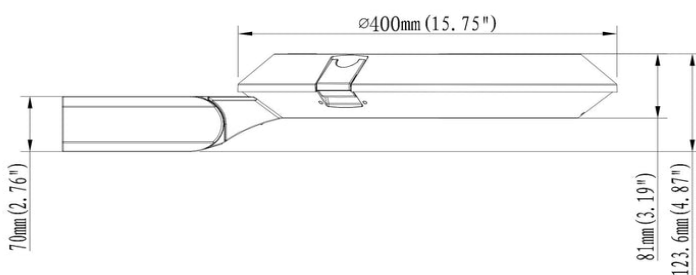

Features

- Output selectable
- Colour temperature selectable
- Multiple mounting styles available
- High quality LED chips and drivers
- Durable powdercoated finish
- Robust cast aluminium construction
- suits 60mm vertical or horizontal spigot

Applications

- Parks
- Walkways
- Carparks
- Education Campus'
- Council Facilities