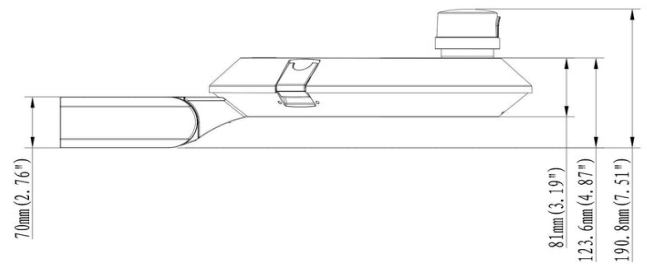

Features

- Output selectable
- Colour temperature selectable
- Multiple mounting styles available
- High quality LED chips and drivers
- Durable powdercoated finish
- Robust cast aluminium construction
- suits 60mm vertical or horizontal spigot

Applications

- Parks
- Walkways
- Carparks
- Education Campus'
- Council Facilities