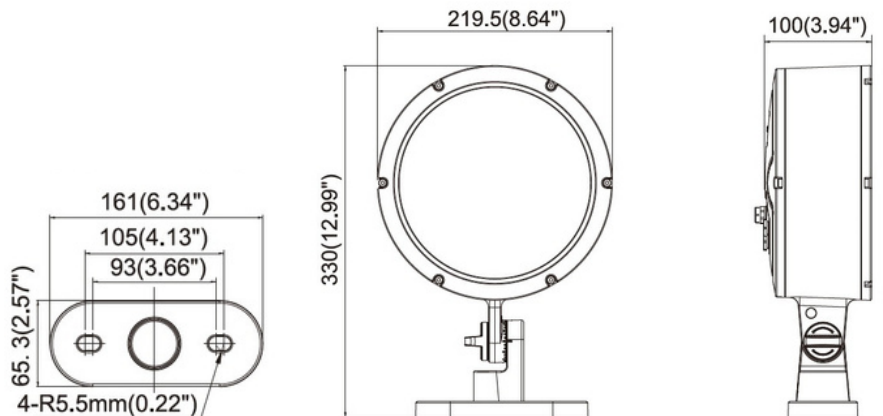

The Premiere Series of LED floodlights by Integrated Power brings you into the world of colour controlled smart lighting. Compatible with multiple smart control systems such as Casambi, DMX and more. The wide range of optics make even the most challenging projects possible. Available in RGBW, RGB and Tuneable White.