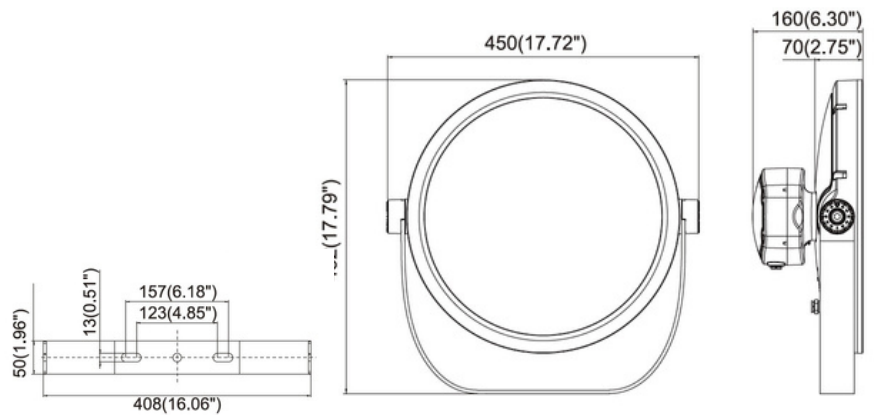

The Premiere Series of LED floodlights by Integrated Power brings you into the world of colour controlled smart lighting. Compatible with multiple smart control systems such as Casambi, DMX and more. The wide range of optics make even the most challenging projects possible. Available in RGBW, RGB and Tuneable White.