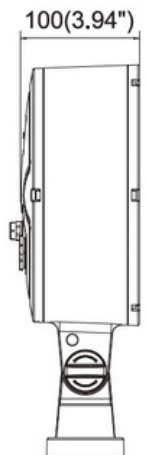

Premiere Series

CASAMBI RGBW LED FLOODLIGHT 35W - SILVER

The Premiere Series of LED floodlights by Integrated Power brings you into the world of colour controlled smart lighting. Compatible with multiple smart control systems such as Casambi, DMX and more. The wide range of optics make even the most challenging projects possible. Available in RGBW, RGB and Tuneable White.

Applications

- Facades
- Bridges
- Sports Arenas
- Special Events
- Advertising
- Signage
- Commercial Buildings
- Landscapes

Standard Specifications

- Rated Input Power: 30W / 240 Vac
- Lumen Output: 3,500lm (clear lens)
- Lumen Output: 2,450lm (honeycomb lens)
- Colour Temp: RGBW (2200K)
- CRI Rating: CRI>80
- Operating Temperature: -30/+50°C
- EPA (Sail Area): 0.04m²
- Service Life: L70 / 77,000hrs
- IP Rating: IP66
- IK Rating: IK08
- Fitting weight: 3.7kg ± 0.3kg
- Casambi Control