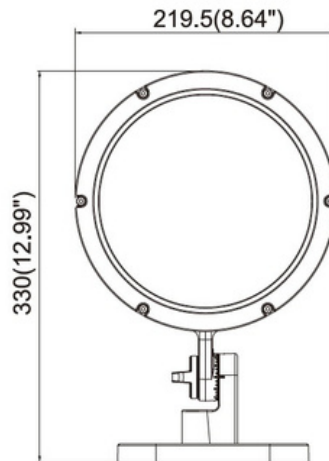

Premiere Series

CASAMBI RGBW LED FLOODLIGHT 35W - SILVER

The Premiere Series of LED floodlights by Integrated Power brings you into the world of colour controlled smart lighting. Compatible with multiple smart control systems such as Casambi, DMX and more. The wide range of optics make even the most challenging projects possible. Available in RGBW, RGB and Tuneable White.

Features

- Heavy duty construction
- High quality LED chips
- Wide range of optics
- Casambi enabled
- Clear lens standard
- Honeycomb lens option ** (excludes 3.8° and 8° narrow optics)
- Adjustable bracket included
- RGB & Tuneable white models available

Applications

- Facades
- Bridges
- Sports Arenas
- Special Events
- Advertising
- Signage
- Commercial Buildings
- Landscapes