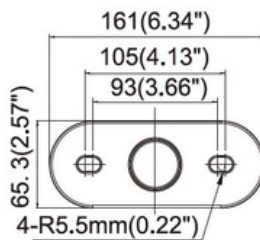

Premiere Series

CASAMBI RGBW LED FLOODLIGHT 35W - SILVER

The Premiere Series of LED floodlights by Integrated Power brings you into the world of colour controlled smart lighting. Compatible with multiple smart control systems such as Casambi, DMX and more. The wide range of optics make even the most challenging projects possible. Available in RGBW, RGB and Tuneable White.

Features

- Heavy duty construction
- High quality LED chips
- Wide range of optics
- Casambi enabled
- Clear lens standard
- Honeycomb lens option ** (excludes 3.8° and 8° narrow optics)
- Adjustable bracket included
- RGB & Tuneable white models available

Applications

- Facades
- Bridges
- Sports Arenas
- Special Events
- Advertising
- Signage
- Commercial Buildings
- Landscapes