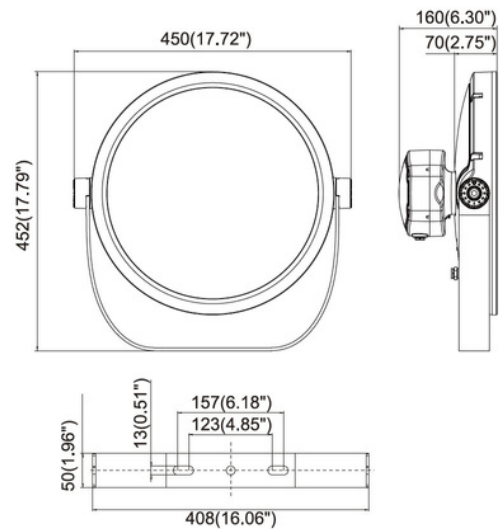

The Premiere Series of LED floodlights by Integrated Power brings you into the world of colour controlled smart lighting. Compatible with multiple smart control systems such as Casambi, DMX and more. The wide range of optics make even the most challenging projects possible. Available in RGBW, RGB and Tuneable White.