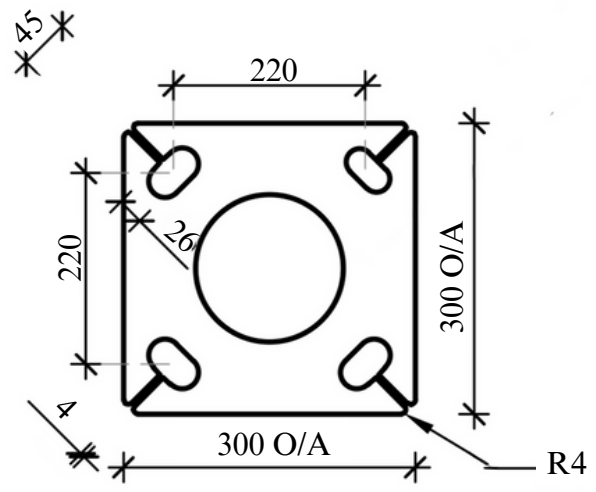

FOOTING DEPTH TO BE CONFIRMED

Model: IP645-CAGE