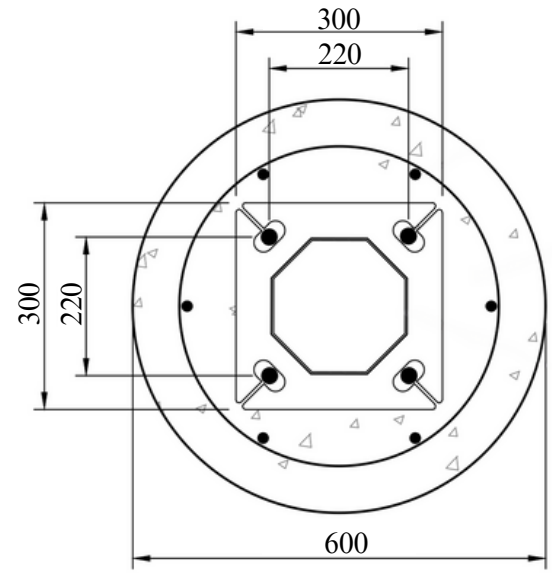

FOOTING DEPTH TO BE CONFIRMED

Model: IP645-CAGE