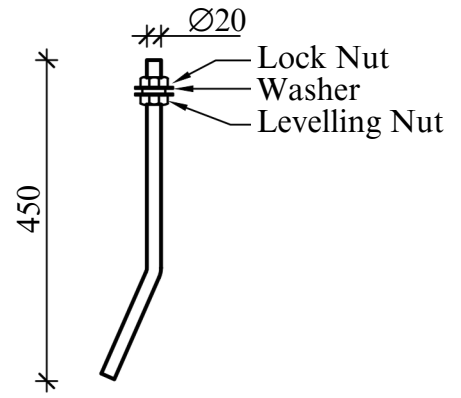

FOOTING DEPTH TO BE CONFIRMED

Model: IP645-CAGE