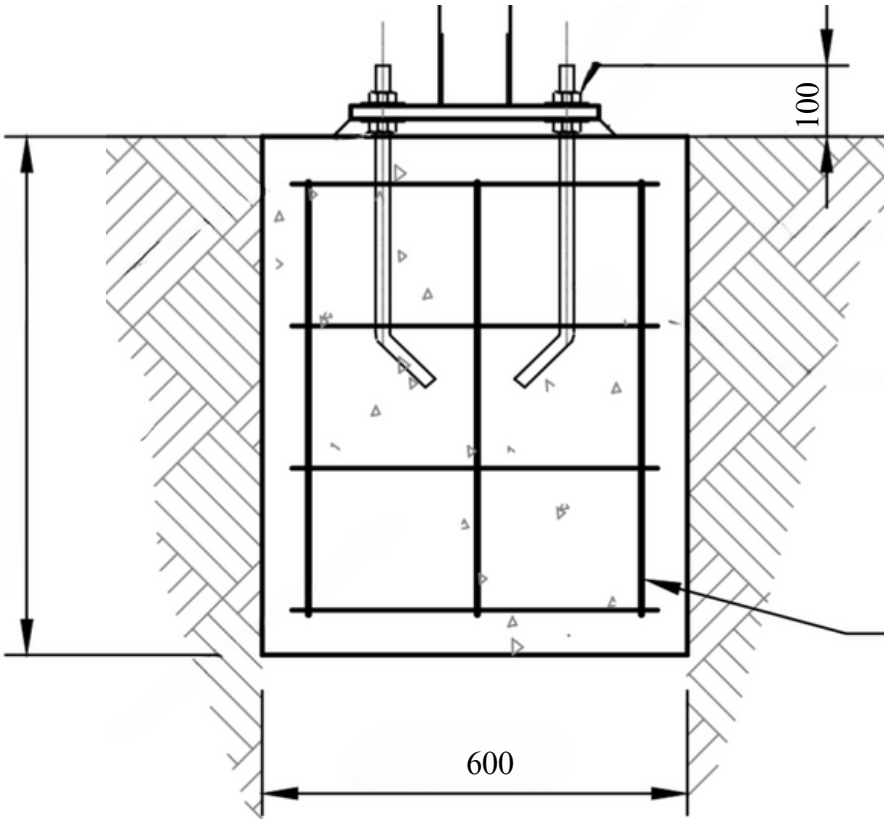

FOOTING DEPTH TO BE CONFIRMED

Model: IP645-CAGE