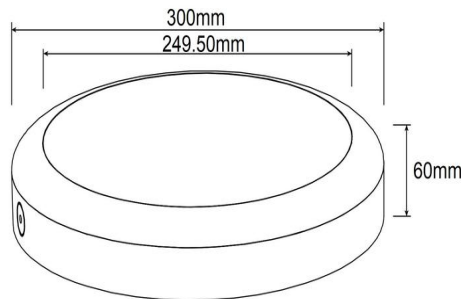

Integrated Power

OYW SERIES LED OYSTER - 15W TO 25W RANGE

The OYW Series weatherproof oyster lights offer a high output, surface mount fitting, perfect for outdoors, passageways, stairwells or common areas. It can be ceiling or wall mountable with optional halfmoon cover as an added feature. The simple design allows fast install and even light distribution. Perfect for both retrofits and new installations.

Standard Specifications

- Rated input power: 15W/18W/25W (Switchable)
- 110 degree beam
- High output Samsung LEDs
- CRI>80
- Lumens: 1470lm(15W)/1710lm(18W)/2320lm(25W)
- Colour Temp: 3000K/4000K/5700K (switchable)
- IP65
- IK08