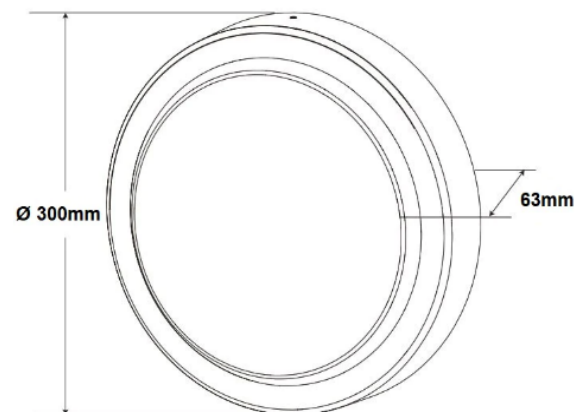

OYB SERIES DIECAST LED OYSTER 20W TO 25W POWER SELECTABLE

The OYB Series weatherproof LED oyster lights come with a diecast aluminium body and polycarbonate diffuser for locations requiring robust, vandal proof lighting. Fitted with power and colour selection gives you all the options required for retrofits and new installations. The simple design allows fast installation with wide light distribution.

Applications

- Council Facilities
- Sporting complexes
- Walkways
- Exterior Walls / Ceilings
- Commercial Buildings
- Lifestyle villages

Standard Specifications

- Rated Input Power: 20W-25W (Selectable)
- Lumen Output: 2050-2950lm
- Colour Temperature: 3000K/4000K/5700K
- CRI Rating: CRI>80
- Beam Angle: 120°
- Operating Temperature: -20/+45°C
- IP Rating: IP65
- IK Rating: IK10
- Weight: 1.6kg +/-0.3kg