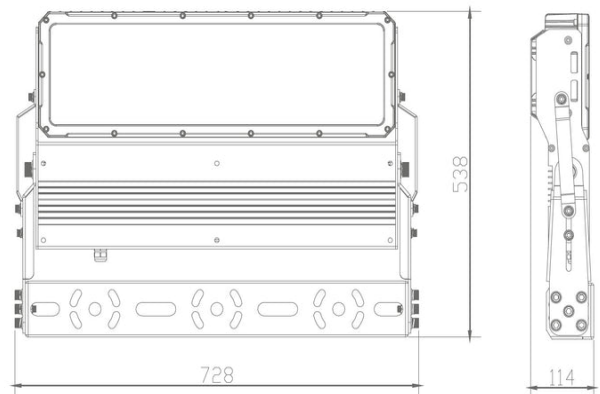

OpticPro LED Sports Floodlight - 600W

The OpticPro sports floodlights are the latest generation of high powered LED floodlights from Integrated Power. Their wide range of precision optics and accessories make them adaptable to even the most demanding sports lighting projects. The highly adjustable mounting bracket is cleverly designed to make installation straight forward, whether standard or underslung mounting is required.

Applications

- Sports Lighting
- Hard Stands
- Industrial Sites
- Security Lighting
- Signage

Standard Specifications

- Rated Input Power: 600W
- Input Voltage: AC 100 - 277V
- CRI: >70 (>80, >90 optional)
- Lumen Output: 88,200lm
- Colour Temp: 5000K (4000K, 5700K Optional)
- Service Life: L70 >100,000hrs
- EPA (Sail Area): 0.07m2 @ 0deg tilt
- IP / IK Rating: IP66 / IK09
- Fitting Weight: 12.8kg (remote driver)
- Fitting Weight: 21.8kg (integral driver)