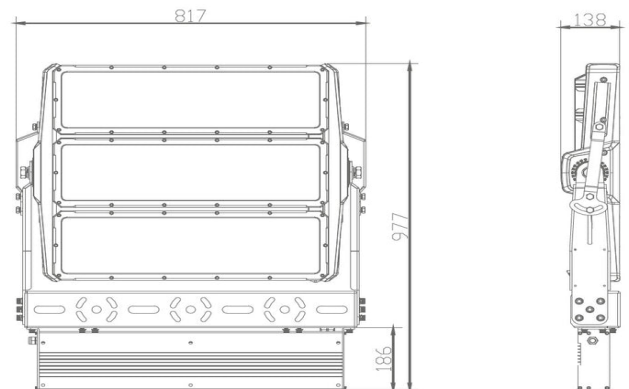

Features

- Heavy duty construction
- High efficiency LED chips and drivers
- Large range of asymmetric & symmetric optics
- Glare and spill light shield accessories
- Top & underslung crossarm mountable
- Bird protection
- 0-10V Dimming

Applications

- Sports Lighting
- Hard Stands
- Industrial Sites
- Security Lighting
- Signage