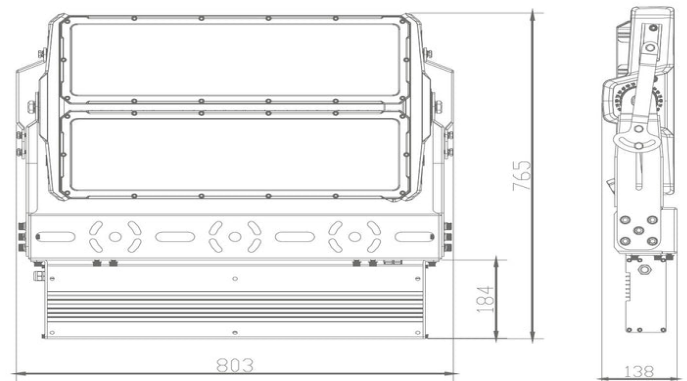

OpticPro LED Sports Floodlight - 1200W

The OpticPro sports floodlights are the latest generation of high powered LED floodlights from Integrated Power. Their wide range of precision optics and accessories make them adaptable to even the most demanding sports lighting projects. The highly adjustable mounting bracket is cleverly designed to make installation straight forward, whether standard or underslung mounting is required.

Applications

- Sports Lighting
- Hard Stands
- Industrial Sites
- Security Lighting
- Signage

Standard Specifications

- Rated Input Power: 1200W
- Input Voltage: AC 100 - 277V
- CRI: >70 (>80, >90 optional)
- Lumen Output: 176,400lm
- Colour Temp: 5000K (4000K, 5700K Optional)
- Service Life: L70 >100,000hrs
- EPA (Sail Area): 0.08m2 @ 0deg tilt
- IP / IK Rating: IP66 / IK09
- Fitting Weight: 27.0kg (remote driver)
- Fitting Weight: 34.5kg (inc mounted driver box)