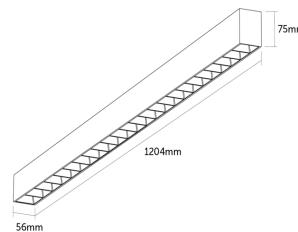

## LB SERIES LOW GLARE LINEAR LED BATTEN - 36W 1200MM

The new LB Series Linear Battens offer a modern, clean design with a range of features and mounting options. They are a perfect architectural fitting for reception areas, offices, lobbies and classrooms. Ideal for both retrofits and new installations.