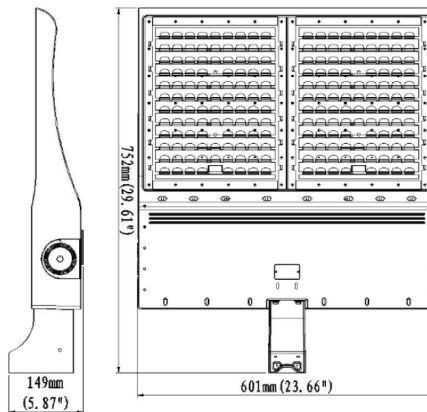

The HFS Series Floodlights are the next generation in high output Sports & Area Lighting. With low windage, asymmetric optics options and wattages ranging from 240W - 600W, the HFS Series is the ideal fitting to meet the required lighting standards for your specific sporting application.