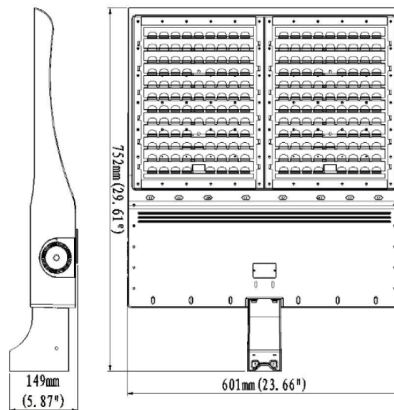

Integrated Power

HFS SERIES SPORTS FLOODLIGHTS - 450W

The HFS Series Floodlights are the next generation in high output Sports & Area Lighting. With low windage, asymmetric optics options and wattages ranging from 240W - 600W, the HFS Series is the ideal fitting to meet the required lighting standards for your specific sporting application.