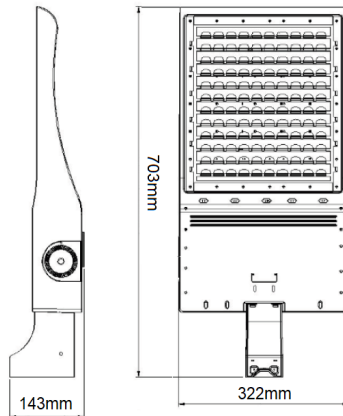

Features

- Heavy Duty Construction
- Directly replace up to 1500W MH fittings
- Asymmetrical optic design
- Glare and spill light shielding
- Backlight control
- Robust mounting system, fully adjustable
- Multiple mounting options

Application

- Tennis Courts
- Sporting
- Hardstands
- Industrial Sites