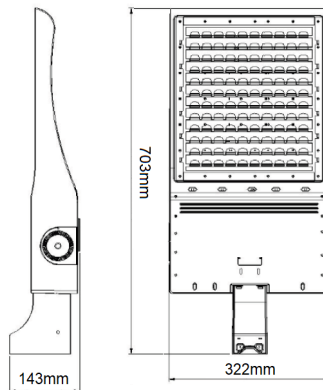

Features

- Heavy Duty Construction
- Directly replace up to 1500W MH fittings
- Asymmetrical optic design
- Glare and spill light shielding
- Backlight control
- Robust mounting system, fully adjustable
- Multiple mounting options

Application

- Tennis Courts
- Sporting
- Hardstands
- Industrial Sites