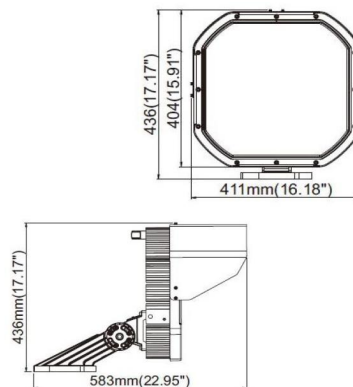

Integrated Power would like to introduce our most compact LED sports floodlight to date. Our FCS Series LED sports floodlights give you high efficiency and high output all in a compact, lightweight fitting. Ideal for upgrading & improving existing lighting when space & weight restrictions are at play. With 2 options of narrow beam optics, glare shield and a highly adjustable mounting bracket, you can ensure effective lighting results.