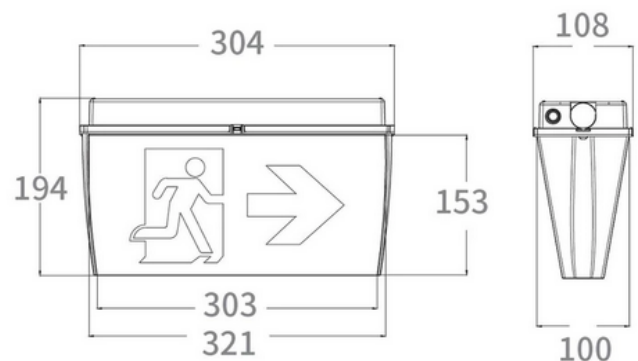

### Features

- Pictogram kit included
- IP Rating - IP65
- Manual test switch
- Charge indicator
- Ceiling mountable
- 24M viewing distance
- AS2293.3 complaint

## Standard Specifications

- Input Voltage: 220-240Vac
- Rated Input Power: 4.5W (mains)
- Emergency Power: 2W
- Battery Type: LiFePO4 6.4V 1500mAh
- Duration: 3hrs
- CRI>70
- Colour Temperature: 5000K
- Lumen Output: 200lm
- 3yr Warranty
- Dimensions: 304mm x 153mm x 108mm