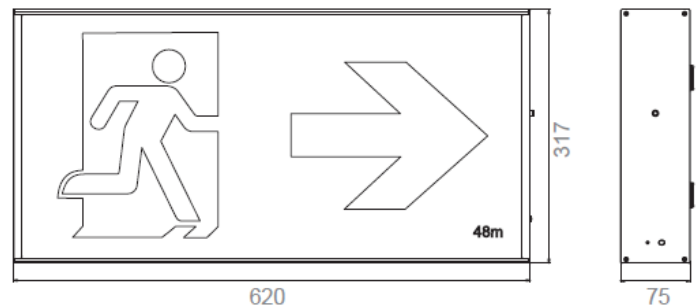

Integrated Power

EL SERIES JUMBO LED EXIT LIGHT 48M - 5W

The EL Series Jumbo LED Exit Light is a high quality, reliable & practical exit luminaire designed for larger viewing distances. It includes multiple pictograms to suit all directional requirements. Surface and wall mountable as standard with optional suspension mount kit also available.

Features

- Pictogram kit included
- IP Rating - IP20
- Manual test switch
- Charge indicator
- Surface, wall & suspension* mountable
- 48M viewing distance
- AS2293.3 complaint

Applications

- Warehouses
- Large Workshops
- Stadiums
- Factories
- Hospitality
- Shopping Centres

Standard Specifications

- Input Voltage: 220-240Vac
- Rated Input Power: 5W (mains)
- Emergency Power: 2W
- Battery Type: LiFePO4 6.4V 1500mAh
- Duration: 2hrs
- CRI>80
- Colour Temperature: 6000K
- 3yr Warranty
- Dimensions: 620mm x 317mm x 75mm