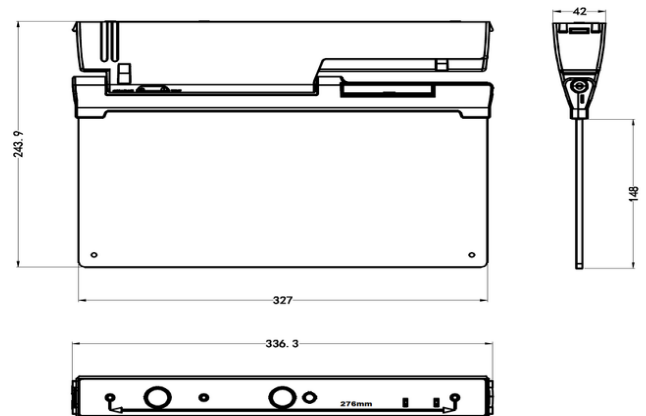

## EB SERIES LED EXIT BLADE - 2W

The EB Series LED Exit Blade is Integrated Power's latest addition to the emergency lighting range. Offering an architectural design to blend in with modern lighting projects. Wall or ceiling mountable as standard, and can be easily converted into a recessed, side or suspension mounted fitting using our cost effective range of mounting accessories.

### Features

- All directional inserts included
- Single & double sided mountable
- Low standby power consumption
- Lithium Iron Phosphate battery
- Test switch & charge indicator
- Multiple mounting options
- 24M Viewing Distance