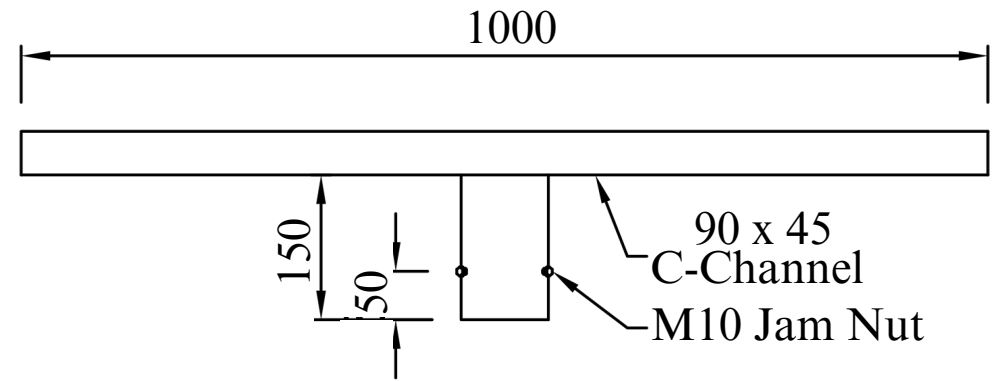

**Plan View**

**Front View**

**HEAD FRAME SUITS 76MM SPIGOT.  
ADDITIONAL SPIGOTS SIZES CAN BE REQUESTED**

**Model: IPHF-2**