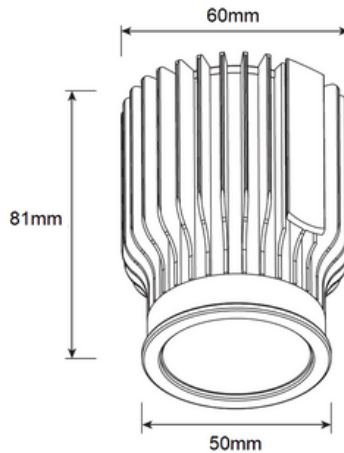

DLM Series

MODULAR LED DOWNLIGHT 18W WALLWASH 90-95mm

The DLM modular series are the latest edition to the Integrated Power downlight range. The multiple trim & colour options allow for the DLM series to be adapted to a wide range of indoor applications. Whether it's to wallwash an art piece, create some feature lighting using various trim options, or just to be used as a standard high quality downlight, the DLM series has got your requirements covered. A perfect choice for both retrofits and new installations.

Features

- Modular design
- Multiple trim styles, colours & cutouts
- Highly adaptable for upgrades or new installs
- Aluminum heatsink provides excellent heat dissipation
- High Output Citizen COB LED chips
- Quality mains dimmable driver
- Low glare design

Applications

- Offices
- Galleries
- Retail Displays
- Hotels
- Foyers