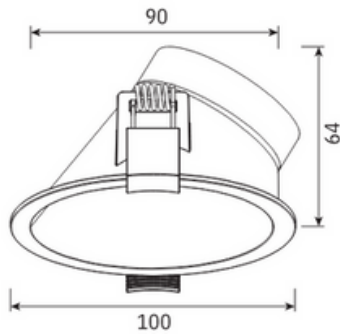

DLM Series

MODULAR LED DOWNLIGHT 18W WALLWASH 90-95mm

The DLM modular series are the latest edition to the Integrated Power downlight range. The multiple trim & colour options allow for the DLM series to be adapted to a wide range of indoor applications. Whether it's to wallwash an art piece, create some feature lighting using various trim options, or just to be used as a standard high quality downlight, the DLM series has got your requirements covered. A perfect choice for both retrofits and new installations.

Features

- Modular design
- Multiple trim styles, colours & cutouts
- Highly adaptable for upgrades or new installs
- Aluminum heatsink provides excellent heat dissipation
- High Output Citizen COB LED chips
- Quality mains dimmable driver
- Low glare design

Applications

- Offices
- Galleries
- Retail Displays
- Hotels
- Foyers