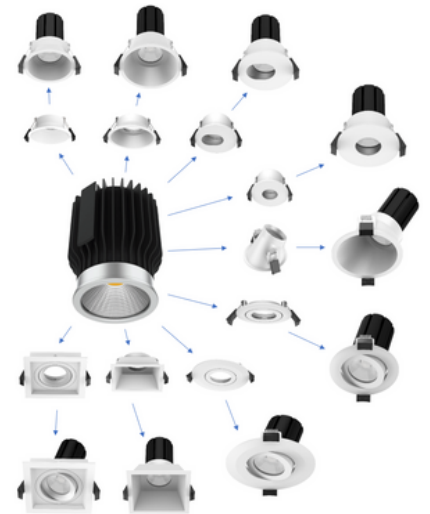

## MODULAR LED DOWNLIGHT 18W WALLWASH 90-95mm

The DLM modular series are the latest edition to the Integrated Power downlight range. The multiple trim & colour options allow for the DLM series to be adapted to a wide range of indoor applications. Whether it's to wallwash an art piece, create some feature lighting using various trim options, or just to be used as a standard high quality downlight, the DLM series has got your requirements covered. A perfect choice for both retrofits and new installations.

### Features

- Modular design
- Multiple trim styles, colours & cutouts
- Highly adaptable for upgrades or new installs
- Aluminum heatsink provides excellent heat dissipation
- High Output Citizen COB LED chips
- Quality mains dimmable driver
- Low glare design

## Standard Specifications

- Rated Input Power: 18W
- Lumen Output: 1930 - 2130lm
- Beam Angle: Wallwasher
- Colour Temperature: 4000K (3000K/5000K optional)
- CRI Rating: CRI>80
- IP Rating: IP20
- SDCM Rating: <6
- Trim Cutout: Wallwasher 90-95mm
- Trim Dimension: Ø100\*64mm
- Trim Colour: White