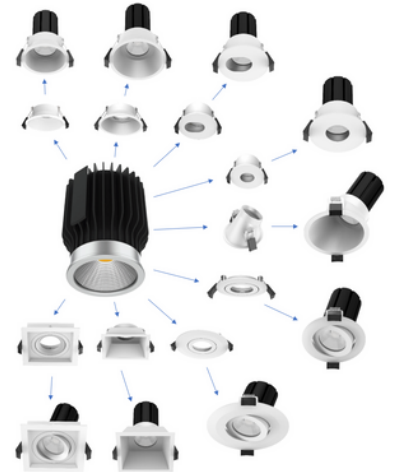

### MODULAR LED DOWNLIGHT 13W WALLWASHER 90-95MM

The DLM modular series are the latest edition to the Integrated Power downlight range. The multiple trim & colour options allow for the DLM series to be adapted to a wide range of indoor applications. Whether it's to wallwash an art piece, create some feature lighting using various trim options, or just to be used as a standard high quality downlight, the DLM series has got your requirements covered. A perfect choice for both retrofits and new installations.

#### Features

- Modular design
- Multiple trim styles, colours & cutouts
- Highly adaptable for upgrades or new installs
- Aluminum heatsink provides excellent heat dissipation
- High Output Citizen COB LED chips
- Quality mains dimmable driver
- Low glare design

## Standard Specifications

- Rated Input Power: 13W
- Lumen Output: 1200-1490lm
- Beam Angle: Wallwasher
- Colour Temperature: 4000K (3000K/5000K optional)
- CRI Rating: CRI>80
- IP Rating: IP20
- SDCM Rating: <6
- Trim Cutout: 90-95mm
- Trim Dimensions: Ø100\*64mm
- Trim Colour: White