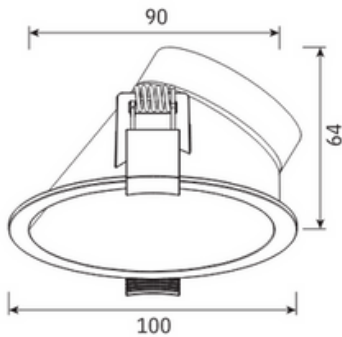

DLM Series

MODULAR LED DOWNLIGHT 13W WALLWASHER 90-95MM