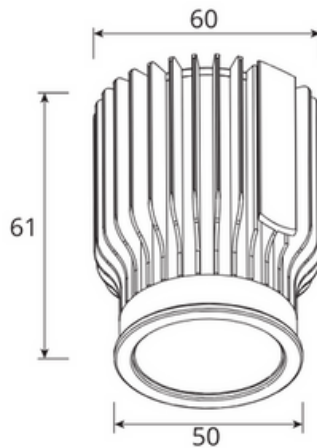

The DLM modular series are the latest edition to the Integrated Power downlight range. The multiple trim & colour options allow for the DLM series to be adapted to a wide range of indoor applications. Whether it's to wallwash an art piece, create some feature lighting using various trim options, or just to be used as a standard high quality downlight, the DLM series has got your requirements covered. A perfect choice for both retrofits and new installations.