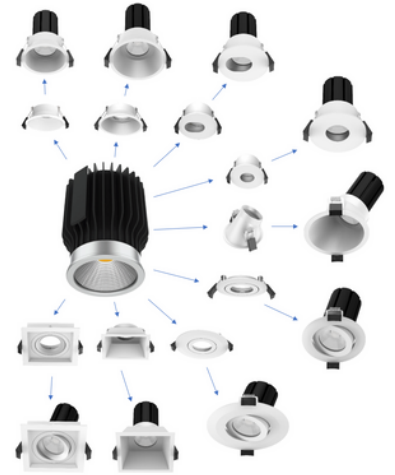

DLM Series

MODULAR LED DOWNLIGHT
13W SQUARE TRIM 90-95MM

The DLM modular series are the latest edition to the Integrated Power downlight range. The multiple trim & colour options allow for the DLM series to be adapted to a wide range of indoor applications. Whether it's to wallwash an art piece, create some feature lighting using various trim options, or just to be used as a standard high quality downlight, the DLM series has got your requirements covered. A perfect choice for both retrofits and new installations.

Features

- Modular design
- Multiple trim styles, colours & cutouts
- Highly adaptable for upgrades or new installs
- Aluminum heatsink provides excellent heat dissipation
- High Output Citizen COB LED chips
- Quality mains dimmable driver
- Low glare design

Applications

- Offices
- Galleries
- Retail Displays
- Hotels
- Foyers

Standard Specifications

- Rated Input Power: 13W
- Lumen Output: 1200-1490lm
- Beam Angle: 60°
- Colour Temperature: 4000K (3000K/5000K optional)
- CRI Rating: CRI>80
- IP Rating: IP20
- SDCM Rating: <6
- Trim Cutout: Square 90-95mm
- Trim Dimension: 100*100*32mm
- Trim Colour: White

Option List

- DALI Dimming /DALI
- Adaptor Colour - Black /BK
- Adaptor Colour - Silver /SI

Models List

13W Square Trim 90-95mm / 60° / 3000K

13W Square Trim 90-95mm / 60° / 4000K

13W Square Trim 90-95mm / 60° / 5000K