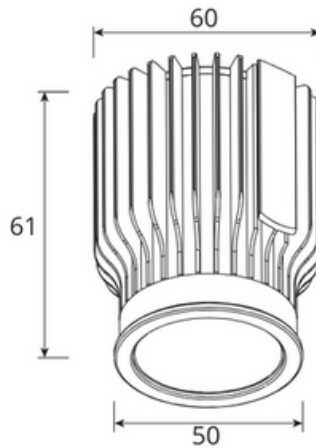

DLM Series

MODULAR LED DOWNLIGHT
13W SQUARE TRIM 90-95MM

The DLM modular series are the latest edition to the Integrated Power downlight range. The multiple trim & colour options allow for the DLM series to be adapted to a wide range of indoor applications. Whether it's to wallwash an art piece, create some feature lighting using various trim options, or just to be used as a standard high quality downlight, the DLM series has got your requirements covered. A perfect choice for both retrofits and new installations.

Applications

- Offices
- Galleries
- Retail Displays
- Hotels
- Foyers

Standard Specifications

- Rated Input Power: 13W
- Lumen Output: 1200-1490lm
- Beam Angle: 60°
- Colour Temperature: 4000K (3000K/5000K optional)
- CRI Rating: CRI>80
- IP Rating: IP20
- SDCM Rating: <6
- Trim Cutout: Square 90-95mm
- Trim Dimension: 100*100*32mm
- Trim Colour: White

DLM13SI3KD01 + DLMADP08

DLM13SI4KD01 + DLMADP08

DLM13SI5KD01 + DLMADP08

Accessories

Trim - Round C/O 75-80mm	DLMADP01
Trim - Round C/O 90-95mm	DLMADP02
Trim - Rnd/Pinhole C/O 70-80mm	DLMADP04
Trim - Rnd/Wallwash C/O 90-95mm	DLMADP05
Trim - Rnd/Gimbal C/O 70-80mm	DLMADP06
Trim - Rnd/Gimbal C/O 90-95mm	DLMADP07
Trim - Square C/O 90-95mm	DLMADP08
Trim - Square/Gimbal C/O 95-100mm	DLMADP09