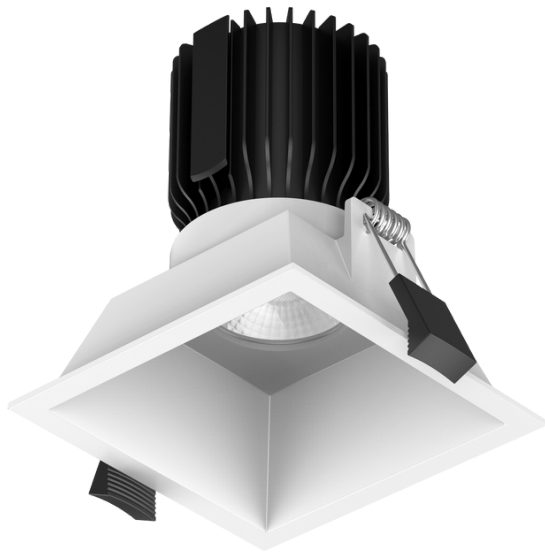

DLM Series

MODULAR LED DOWNLIGHT
13W SQUARE TRIM 90-95MM

The DLM modular series are the latest edition to the Integrated Power downlight range. The multiple trim & colour options allow for the DLM series to be adapted to a wide range of indoor applications. Whether it's to wallwash an art piece, create some feature lighting using various trim options, or just to be used as a standard high quality downlight, the DLM series has got your requirements covered. A perfect choice for both retrofits and new installations.

Features

- Modular design
- Multiple trim styles, colours & cutouts
- Highly adaptable for upgrades or new installs
- Aluminum heatsink provides excellent heat dissipation
- High Output Citizen COB LED chips
- Quality mains dimmable driver
- Low glare design

Applications

- Offices
- Galleries
- Retail Displays
- Hotels
- Foyers

Standard Specifications

- Rated Input Power: 13W
- Lumen Output: 1200-1490lm
- Beam Angle: 60°
- Colour Temperature: 4000K (3000K/5000K optional)
- CRI Rating: CRI>80
- IP Rating: IP20
- SDCM Rating: <6
- Trim Cutout: Square 90-95mm
- Trim Dimension: 100*100*32mm
- Trim Colour: White

Option List

- DALI Dimming /DALI
- Adaptor Colour - Black /BK
- Adaptor Colour - Silver /SI

Models List

13W Square Trim 90-95mm / 60° / 3000K

13W Square Trim 90-95mm / 60° / 4000K

13W Square Trim 90-95mm / 60° / 5000K