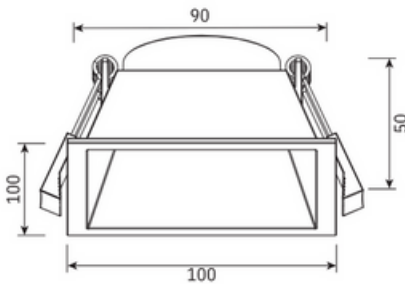

DLM Series

MODULAR LED DOWNLIGHT
13W SQUARE TRIM 90-95MM

The DLM modular series are the latest edition to the Integrated Power downlight range. The multiple trim & colour options allow for the DLM series to be adapted to a wide range of indoor applications. Whether it's to wallwash an art piece, create some feature lighting using various trim options, or just to be used as a standard high quality downlight, the DLM series has got your requirements covered. A perfect choice for both retrofits and new installations.

Features

- Modular design
- Multiple trim styles, colours & cutouts
- Highly adaptable for upgrades or new installs
- Aluminum heatsink provides excellent heat dissipation
- High Output Citizen COB LED chips
- Quality mains dimmable driver
- Low glare design

Applications

- Offices
- Galleries
- Retail Displays
- Hotels
- Foyers