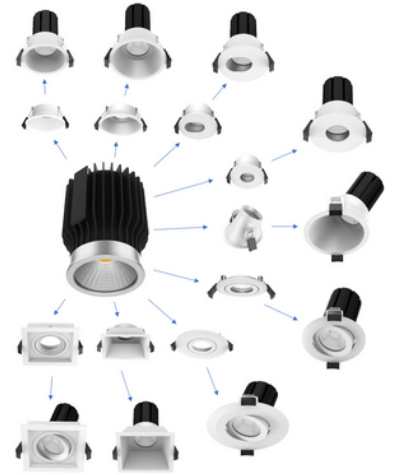

DLM Series

MODULAR LED DOWNLIGHT 13W SQUARE GIMBAL 95-100MM

The DLM modular series are the latest edition to the Integrated Power downlight range. The multiple trim & colour options allow for the DLM series to be adapted to a wide range of indoor applications. Whether it's to wallwash an art piece, create some feature lighting using various trim options, or just to be used as a standard high quality downlight, the DLM series has got your requirements covered. A perfect choice for both retrofits and new installations.

Features

- Modular design
- Multiple trim styles, colours & cutouts
- Highly adaptable for upgrades or new installs
- Aluminum heatsink provides excellent heat dissipation
- High Output Citizen COB LED chips
- Quality mains dimmable driver
- Low glare design

Applications

- Offices
- Galleries
- Retail Displays
- Hotels
- Foyers

Standard Specifications

- Rated Input Power: 13W
- Lumen Output: 1200-1490lm
- Beam Angle: 60°
- Colour Temperature: 4000K (3000K/5000K optional)
- CRI Rating: CRI>80
- IP Rating: IP20
- SDCM Rating: <6
- Trim Cutout: 95-100mm
- Trims Dimensions: 110*110*35mm
- Trim Colour: White