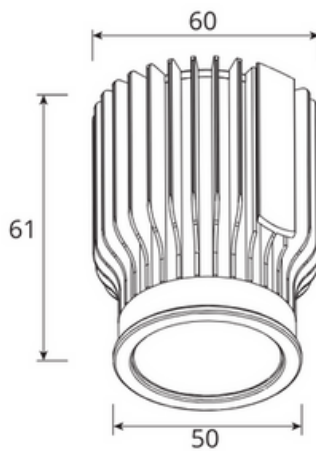

DLM Series

MODULAR LED DOWNLIGHT 13W SQUARE GIMBAL 95-100MM

The DLM modular series are the latest edition to the Integrated Power downlight range. The multiple trim & colour options allow for the DLM series to be adapted to a wide range of indoor applications. Whether it's to wallwash an art piece, create some feature lighting using various trim options, or just to be used as a standard high quality downlight, the DLM series has got your requirements covered. A perfect choice for both retrofits and new installations.

Features

- Modular design
- Multiple trim styles, colours & cutouts
- Highly adaptable for upgrades or new installs
- Aluminum heatsink provides excellent heat dissipation
- High Output Citizen COB LED chips
- Quality mains dimmable driver
- Low glare design

Applications

- Offices
- Galleries
- Retail Displays
- Hotels
- Foyers