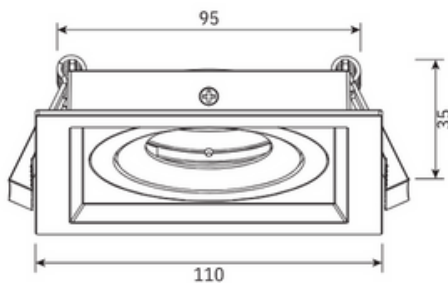

DLM Series

MODULAR LED DOWNLIGHT 13W SQUARE GIMBAL 95-100MM

The DLM modular series are the latest edition to the Integrated Power downlight range. The multiple trim & colour options allow for the DLM series to be adapted to a wide range of indoor applications. Whether it's to wallwash an art piece, create some feature lighting using various trim options, or just to be used as a standard high quality downlight, the DLM series has got your requirements covered. A perfect choice for both retrofits and new installations.

Features

- Modular design
- Multiple trim styles, colours & cutouts
- Highly adaptable for upgrades or new installs
- Aluminum heatsink provides excellent heat dissipation
- High Output Citizen COB LED chips
- Quality mains dimmable driver
- Low glare design

Applications

- Offices
- Galleries
- Retail Displays
- Hotels
- Foyers