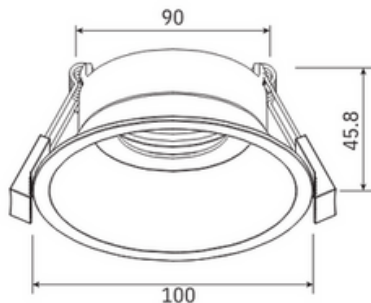

DLM Series

MODULAR LED DOWNLIGHT

13W - BLACK ROUND TRIM 90-95mm

The DLM modular series are the latest edition to the Integrated Power downlight range. The multiple trim & colour options allow for the DLM series to be adapted to a wide range of indoor applications. Whether it's to wallwash an art piece, create some feature lighting using various trim options, or just to be used as a standard high quality downlight, the DLM series has got your requirements covered. A perfect choice for both retrofits and new installations.

Features

- Modular design
- Multiple trim styles, colours & cutouts
- Highly adaptable for upgrades or new installs
- Aluminum heatsink provides excellent heat dissipation
- High Output Citizen COB LED chips
- Quality mains dimmable driver
- Low glare design

Applications

- Offices
- Galleries
- Retail Displays
- Hotels
- Foyers