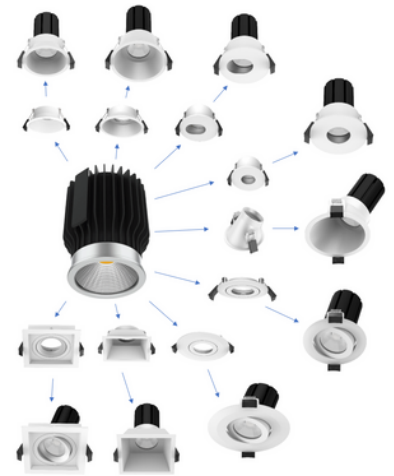

### 13W - BLACK ROUND TRIM 90-95mm

The DLM modular series are the latest edition to the Integrated Power downlight range. The multiple trim & colour options allow for the DLM series to be adapted to a wide range of indoor applications. Whether it's to wallwash an art piece, create some feature lighting using various trim options, or just to be used as a standard high quality downlight, the DLM series has got your requirements covered. A perfect choice for both retrofits and new installations.

#### Features

- Modular design
- Multiple trim styles, colours & cutouts
- Highly adaptable for upgrades or new installs
- Aluminum heatsink provides excellent heat dissipation
- High Output Citizen COB LED chips
- Quality mains dimmable driver
- Low glare design

## Standard Specifications

- Rated Input Power: 13W
- Lumen Output: 1200-1490lm
- Beam Angle: 60°
- Colour Temperature: 4000K (3000K/5000K optional)
- CRI Rating: CRI>80
- IP Rating: IP20
- SDCM Rating: <6
- Trim Cutout: 90-95mm
- Trim Dimensions: Ø100\*45.8mm
- Trim Colour: Black