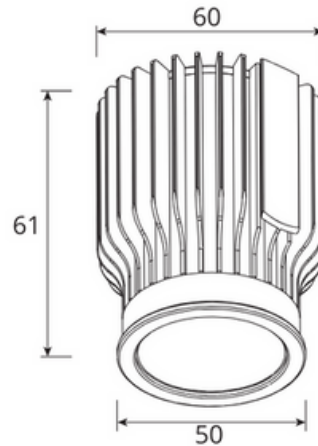

DLM Series

MODULAR LED DOWNLIGHT

13W - BLACK ROUND TRIM 90-95mm

The DLM modular series are the latest edition to the Integrated Power downlight range. The multiple trim & colour options allow for the DLM series to be adapted to a wide range of indoor applications. Whether it's to wallwash an art piece, create some feature lighting using various trim options, or just to be used as a standard high quality downlight, the DLM series has got your requirements covered. A perfect choice for both retrofits and new installations.

Features

- Modular design
- Multiple trim styles, colours & cutouts
- Highly adaptable for upgrades or new installs
- Aluminum heatsink provides excellent heat dissipation
- High Output Citizen COB LED chips
- Quality mains dimmable driver
- Low glare design

Applications

- Offices
- Galleries
- Retail Displays
- Hotels
- Foyers