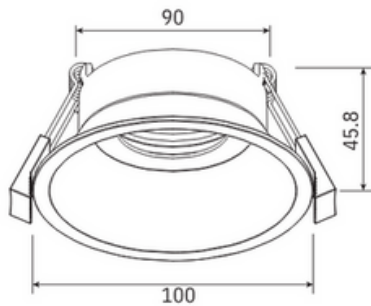

DLM Series

MODULAR LED DOWNLIGHT

13W ROUND TRIM 90-95MM

The DLM modular series are the latest edition to the Integrated Power downlight range. The multiple trim & colour options allow for the DLM series to be adapted to a wide range of indoor applications. Whether it's to wallwash an art piece, create some feature lighting using various trim options, or just to be used as a standard high quality downlight, the DLM series has got your requirements covered. A perfect choice for both retrofits and new installations.

Applications

- Offices
- Galleries
- Retail Displays
- Hotels
- Foyers

Standard Specifications

- Rated Input Power: 13W
- Lumen Output: 1200-1490lm
- Beam Angle: 60°
- Colour Temperature: 4000K (3000K/5000K optional)
- CRI Rating: CRI>80
- IP Rating: IP20
- SDCM Rating: <6
- Trim Cutout: 90-95mm
- Trim Dimensions: Ø100*45.8mm
- Trim Colour: White