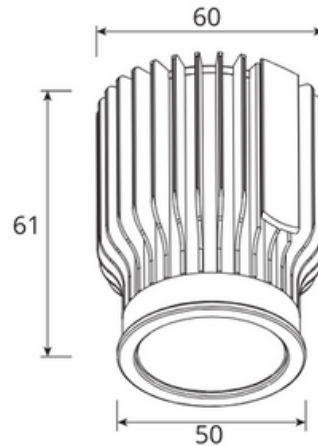

DLM Series

MODULAR LED DOWNLIGHT

13W ROUND TRIM 90-95MM

The DLM modular series are the latest edition to the Integrated Power downlight range. The multiple trim & colour options allow for the DLM series to be adapted to a wide range of indoor applications. Whether it's to wallwash an art piece, create some feature lighting using various trim options, or just to be used as a standard high quality downlight, the DLM series has got your requirements covered. A perfect choice for both retrofits and new installations.

Features

- Modular design
- Multiple trim styles, colours & cutouts
- Highly adaptable for upgrades or new installs
- Aluminum heatsink provides excellent heat dissipation
- High Output Citizen COB LED chips
- Quality mains dimmable driver
- Low glare design

Applications

- Offices
- Galleries
- Retail Displays
- Hotels
- Foyers