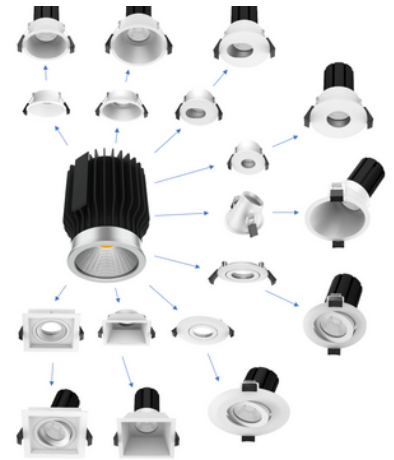

DLM Series

MODULAR LED DOWNLIGHT

13W ROUND TRIM 90-95MM

The DLM modular series are the latest edition to the Integrated Power downlight range. The multiple trim & colour options allow for the DLM series to be adapted to a wide range of indoor applications. Whether it's to wallwash an art piece, create some feature lighting using various trim options, or just to be used as a standard high quality downlight, the DLM series has got your requirements covered. A perfect choice for both retrofits and new installations.

Features

- Modular design
- Multiple trim styles, colours & cutouts
- Highly adaptable for upgrades or new installs
- Aluminum heatsink provides excellent heat dissipation
- High Output Citizen COB LED chips
- Quality mains dimmable driver
- Low glare design

Applications

- Offices
- Galleries
- Retail Displays
- Hotels
- Foyers

Standard Specifications

- Rated Input Power: 13W
- Lumen Output: 1200-1490lm
- Beam Angle: 60°
- Colour Temperature: 4000K (3000K/5000K optional)
- CRI Rating: CRI>80
- IP Rating: IP20
- SDCM Rating: <6
- Trim Cutout: 90-95mm
- Trim Dimensions: Ø100*45.8mm
- Trim Colour: White

Option List

- DALI Dimming /DALI
- Adaptor Colour - Black /BK
- Adaptor Colour - Silver /SI

Models List

13W Round Trim 90-95mm / 60° / 3000K

13W Round Trim 90-95mm / 60° / 4000K

13W Round Trim 90-95mm / 60° / 5000K