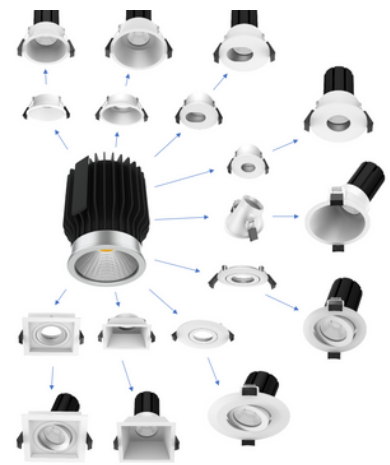

DLM Series

MODULAR LED DOWNLIGHT
13W ROUND TRIM 75-80MM

The DLM modular series are the latest edition to the Integrated Power downlight range. The multiple trim & colour options allow for the DLM series to be adapted to a wide range of indoor applications. Whether it's to wallwash an art piece, create some feature lighting using various trim options, or just to be used as a standard high quality downlight, the DLM series has got your requirements covered. A perfect choice for both retrofits and new installations.

Features

- Modular design
- Multiple trim styles, colours & cutouts
- Highly adaptable for upgrades or new installs
- Aluminum heatsink provides excellent heat dissipation
- High Output Citizen COB LED chips
- Quality mains dimmable driver
- Low glare design

Applications

- Offices
- Galleries
- Retail Displays
- Hotels
- Foyers

Standard Specifications

- Rated Input Power: 13W
- Lumen Output: 1200-1490lm
- Beam Angle: 60°
- Colour Temperature: 4000K (3000K/5000K optional)
- CRI Rating: CRI>80
- IP Rating: IP20
- SDCM Rating: <6
- Trim Cutout: 75-80mm
- Trim Dimensions: Ø85*46.8mm
- Trim Colour: White

Option List

- DALI Dimming /DALI
- Trim Colour - Black /BK
- Trim Colour - Silver /SI

Models List

13W Round Trim 75-80mm / 60° / 3000K
13W Round Trim 75-80mm / 60° / 4000K
13W Round Trim 75-80mm / 60° / 5000K