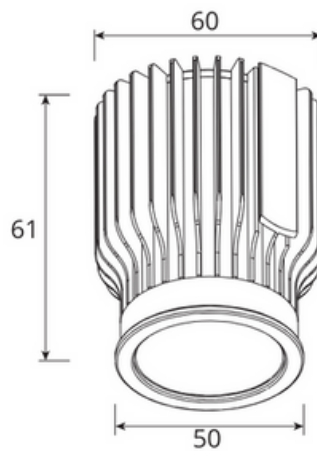

DLM Series

MODULAR LED DOWNLIGHT
13W ROUND TRIM 75-80MM

The DLM modular series are the latest edition to the Integrated Power downlight range. The multiple trim & colour options allow for the DLM series to be adapted to a wide range of indoor applications. Whether it's to wallwash an art piece, create some feature lighting using various trim options, or just to be used as a standard high quality downlight, the DLM series has got your requirements covered. A perfect choice for both retrofits and new installations.

Features

- Modular design
- Multiple trim styles, colours & cutouts
- Highly adaptable for upgrades or new installs
- Aluminum heatsink provides excellent heat dissipation
- High Output Citizen COB LED chips
- Quality mains dimmable driver
- Low glare design

Applications

- Offices
- Galleries
- Retail Displays
- Hotels
- Foyers