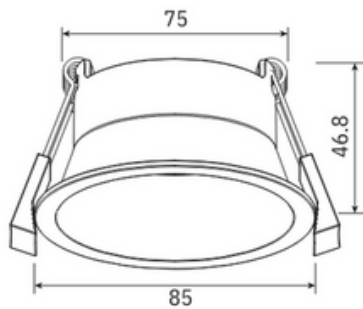

DLM Series

MODULAR LED DOWNLIGHT
13W ROUND TRIM 75-80MM

The DLM modular series are the latest edition to the Integrated Power downlight range. The multiple trim & colour options allow for the DLM series to be adapted to a wide range of indoor applications. Whether it's to wallwash an art piece, create some feature lighting using various trim options, or just to be used as a standard high quality downlight, the DLM series has got your requirements covered. A perfect choice for both retrofits and new installations.

Features

- Modular design
- Multiple trim styles, colours & cutouts
- Highly adaptable for upgrades or new installs
- Aluminum heatsink provides excellent heat dissipation
- High Output Citizen COB LED chips
- Quality mains dimmable driver
- Low glare design

Applications

- Offices
- Galleries
- Retail Displays
- Hotels
- Foyers