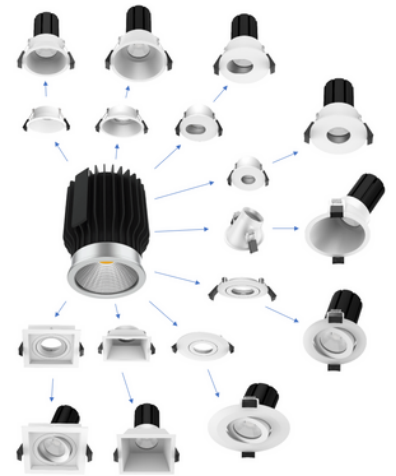

DLM Series

MODULAR LED DOWNLIGHT 13W ROUND GIMBAL 70-80MM

The DLM modular series are the latest edition to the Integrated Power downlight range. The multiple trim & colour options allow for the DLM series to be adapted to a wide range of indoor applications. Whether it's to wallwash an art piece, create some feature lighting using various trim options, or just to be used as a standard high quality downlight, the DLM series has got your requirements covered. A perfect choice for both retrofits and new installations.

Features

- Modular design
- Multiple trim styles, colours & cutouts
- Highly adaptable for upgrades or new installs
- Aluminum heatsink provides excellent heat dissipation
- High Output Citizen COB LED chips
- Quality mains dimmable driver
- Low glare design

Applications

- Offices
- Galleries
- Retail Displays
- Hotels
- Foyers

Standard Specifications

- Rated Input Power: 13W
- Lumen Output: 1200-1490lm
- Beam Angle: 60°
- Colour Temperature: 4000K (3000K/5000K optional)
- CRI Rating: CRI>80
- IP Rating: IP20
- SDCM Rating: <6
- Trim Cutout: 70-80mm
- Trim Dimensions: Ø90*24.8mm
- Trim Colour: White