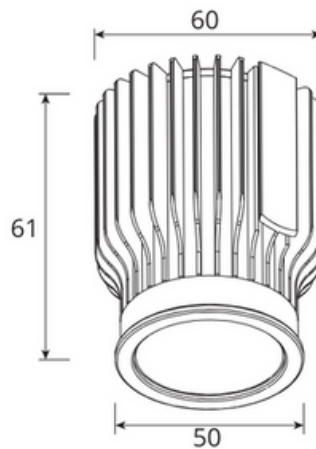

Features

- Modular design
- Multiple trim styles, colours & cutouts
- Highly adaptable for upgrades or new installs
- Aluminum heatsink provides excellent heat dissipation
- High Output Citizen COB LED chips
- Quality mains dimmable driver
- Low glare design

Applications

- Offices
- Galleries
- Retail Displays
- Hotels
- Foyers