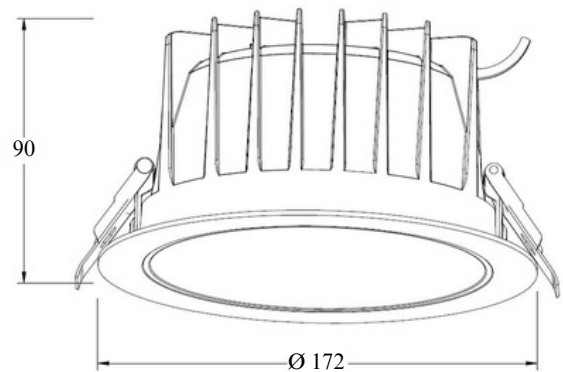

Features

- High colour rendition index
- Colour temperature selectable
- High lumen efficiency
- Low glare design (UGR <19 Capable)
- Power selectable
- Flicker free driver
- Mains dimmable
- Diamond reflector
- Casambi ready (Casambi driver required)

Applications

- Offices
- Shopping Centres
- Libraries
- Foyers
- Function Centres
- Passageways