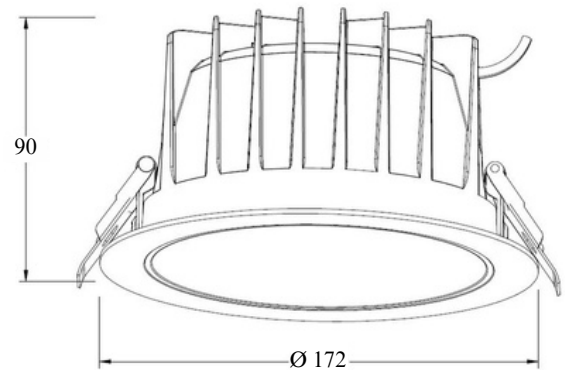

Features

- High colour rendition index
- Colour temperature selectable
- High lumen efficiency
- Low Glare Design (UGR <19 Capable)
- Power selectable
- Flicker free driver
- Mains Dimmable
- Chrome reflector
- Casambi ready (Casambi driver required)

Applications

- Offices
- Shopping Centres
- Libraries
- Foyers
- Function Centres
- Passageways