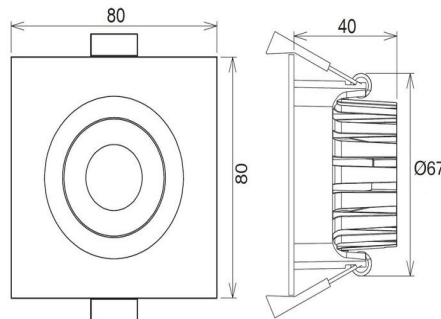

Features

- Low Glare Design
- IP54
- High Quality Citizen LED chips
- Dimmable

Applications

- Offices
- Toilets
- Offices
- Hotels
- Feature Lighting

Standard Specifications

- Rated input power - 8W
- 60 degree beam
- IP54
- CRI 80
- Lumen Output - 805lm (4000K)