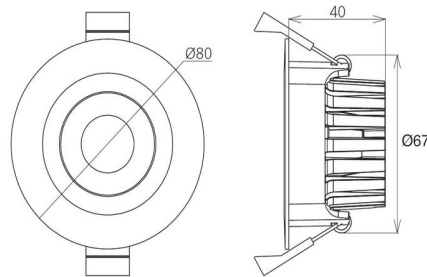

Features

- Low Glare Design
- IP54
- High Quality Citizen LED chips
- Dimmable

Applications

- Offices
- Toilets
- Offices
- Hotels
- Feature Lighting

Standard Specifications

- Rated input power - 8W
- 60 degree beam
- IP54
- CRI 80
- Lumen Output - 805lm (4000K)