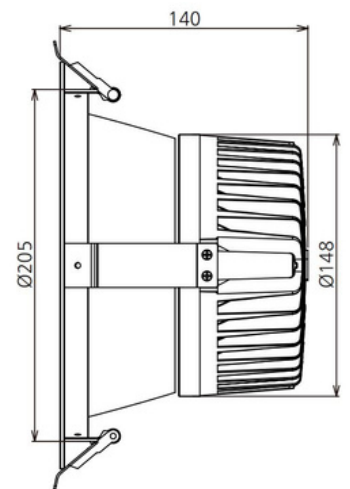

## LED DOWNLIGHT - 35W

Integrated Power's DLA Series LED downlights offer a high spec, low glare option in a compact, stylish fitting. With great colour rendition (CRI 80+) they are the perfect choice for commercial lighting applications with low glare requirements. Now more project adaptable than ever, the power selectable driver allows lower output with the larger cutout.