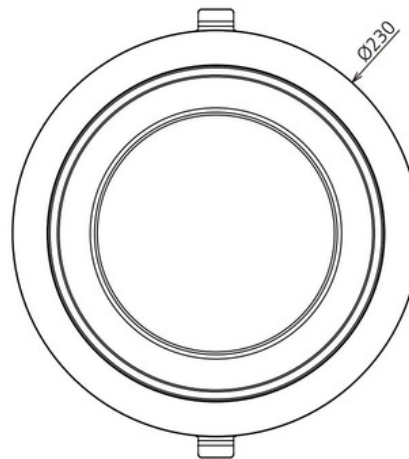

## LED DOWNLIGHT - 35W

Integrated Power's DLA Series LED downlights offer a high spec, low glare option in a compact, stylish fitting. With great colour rendition (CRI 80+) they are the perfect choice for commercial lighting applications with low glare requirements. Now more project adaptable than ever, the power selectable driver allows lower output with the larger cutout.

## Standard Specifications

- Rated Input Power: 18W - 35W
- Lumen Output: 3150lm
- Beam Angle: 45°
- Colour Temperature: 3000K/ 4000K /5000K
- CRI Rating: CRI>80
- Citizen COB