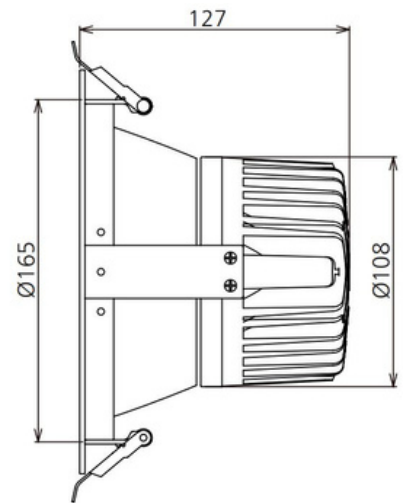

DLA Low Glare Series

LED DOWNLIGHT - 25W

Integrated Power's DLA Series LED downlights offer a high spec, low glare option in a compact, stylish fitting. With great colour rendition (CRI 80+) they are the perfect choice for commercial lighting applications with low glare requirements. Now more project adaptable than ever, the power selectable driver allows lower output with the larger cutout.

Features

- Low Glare Design
- UGR <19 Capable
- High Quality Citizen LED chips
- Dimmable
- Power Selectable 10W - 25W

Applications

- Offices
- Libraries
- Foyers
- Passageways

Standard Specifications

- Rated Input Power: 10W - 25W
- Lumen Output: 2550lm
- Beam Angle: 36°
- Colour Temperature: 3000K/ 4000K /5000K
- CRI Rating: CRI>80
- Citizen COB