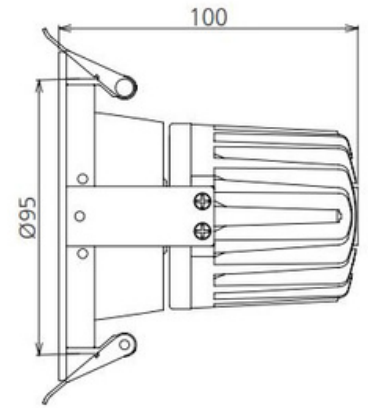

Features

- Low Glare Design
- High Quality Citizen LED chips
- Dimmable

Applications

- Offices
- Libraries
- Foyers
- Passageways