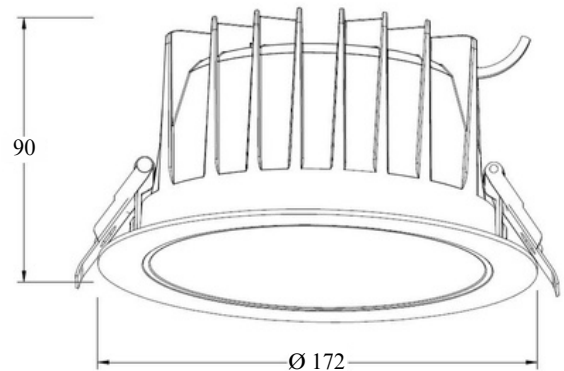

Features

- Casambi wireless smart control
- Low glare design
- UGR <19 capable
- High lumen efficiency
- Tuneable white colour temperature
- Chrome reflector

Applications

- Offices
- Shopping Centres
- Libraries
- Foyers
- Function Centres
- Passageways