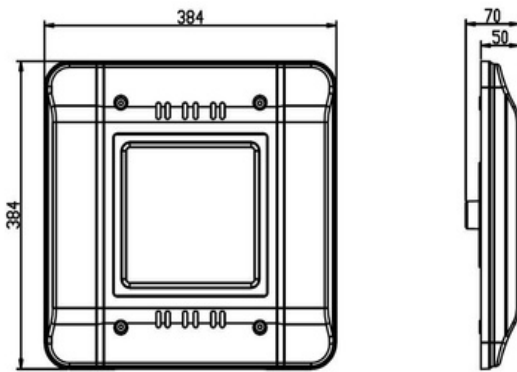

Features

- Rugged low-profile aluminium housing
- Inbuilt driver for flush installation
- High efficiency 130lm/W output
- High output Samsung LEDs
- High quality Meanwell driver
- Power selectable - 30W, 50W, 75W & 150W
- [IPX output control](#) compatible

Applications

- Service Stations
- Coolrooms
- Carparks
- Train stations
- Vandal risk areas

Standard Specifications

- Rated Input Power: 150W (Max)
- Lumen Output: 19,500lm (150W)
- Lumen Output: 9,750lm (75W)
- Lumen Output: 6,500lm (50W)
- Lumen Output: 3,900lm (30W)
- Beam Angle: 110°
- Colour Temperature: 4000K
- CRI Rating: CRI>80
- SDCM Rating: < 5
- MacAdam Steps: < 3
- Operating Temperature: 0/+40°C
- Service Life: L90/B10 > 50,000hrs@68°C Tj
- IP Rating: IP65
- IK Rating: IK08
- Weight: 4.7kg