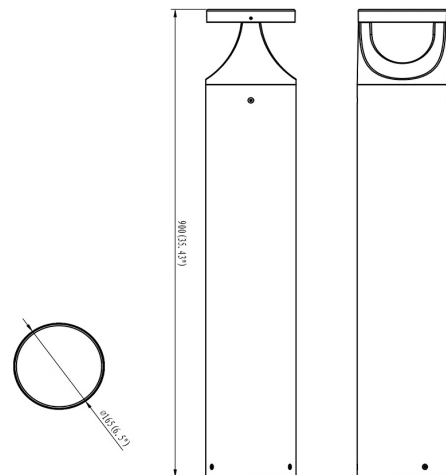

Integrated Power

BL SERIES LED BOLLARDS - 24W 900mm

Integrated Power welcomes a new range of LED Bollards to the family. The BL Series bollards are built tough with high impact and water ingress ratings. Their modern architectural look makes them the perfect inclusion for your next outdoor project.

Features

- Contemporary, architectural design
- Double and single sided illumination options
- High specification LED chips & driver
- Durable powder coated finish
- Robust aluminium alloy construction
- 900mm Height
- Includes ragbolt mounting kit

Applications

- Parks
- Walkways
- Gardens
- Sidewalks
- Entrances

Standard Specifications

- Rated Input Power: 24W
- Lumen Output: 1920lm
- Colour Temp: 4000K (3000K, 5000K optional)
- CRI Rating: Ra80
- Operating Temperature -30/+50 degC
- Service Life: 120,000hrs / L70
- IK Rating: IK10
- IP Rating: IP66
- Fitting Weight: 6.1kg