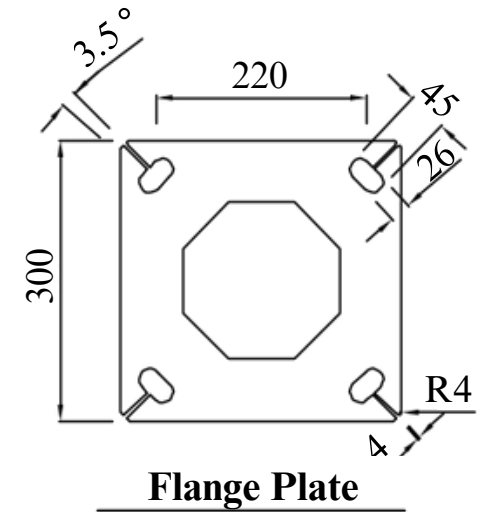

5000 Nominal Height

Weight: 36kgs

Model: IP5000-OCT

Integrated
POWER