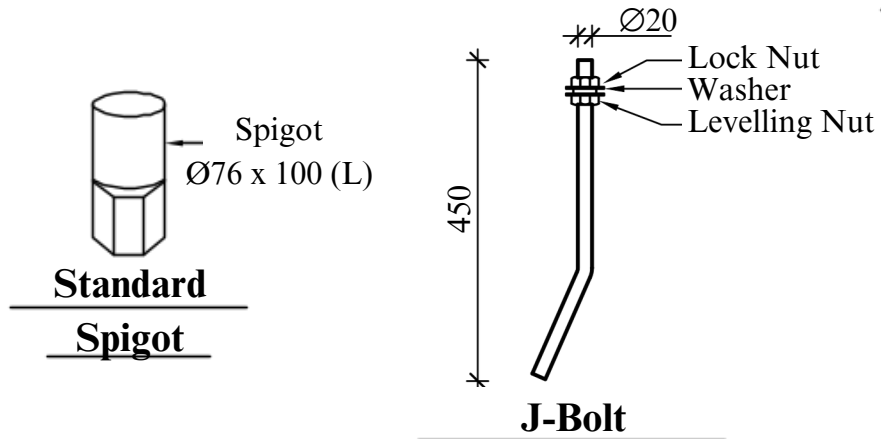

5000 Nominal Height

Weight: 36kgs

Model: IP5000-OCT

Integrated
POWER