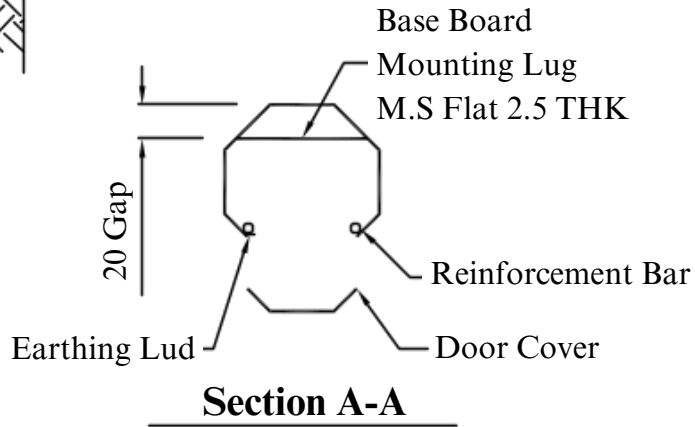

5000 Nominal Height

Weight: 36kgs

Model: IP5000-OCT

Integrated
POWER