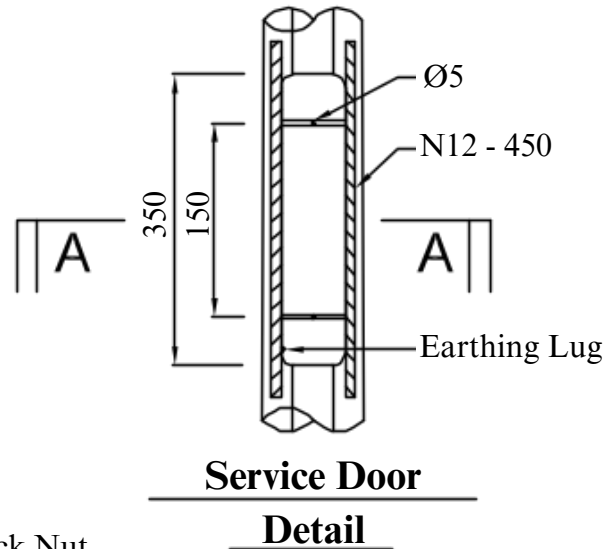

5000 Nominal Height

Weight: 36kgs

Model: IP5000-OCT

Integrated
POWER