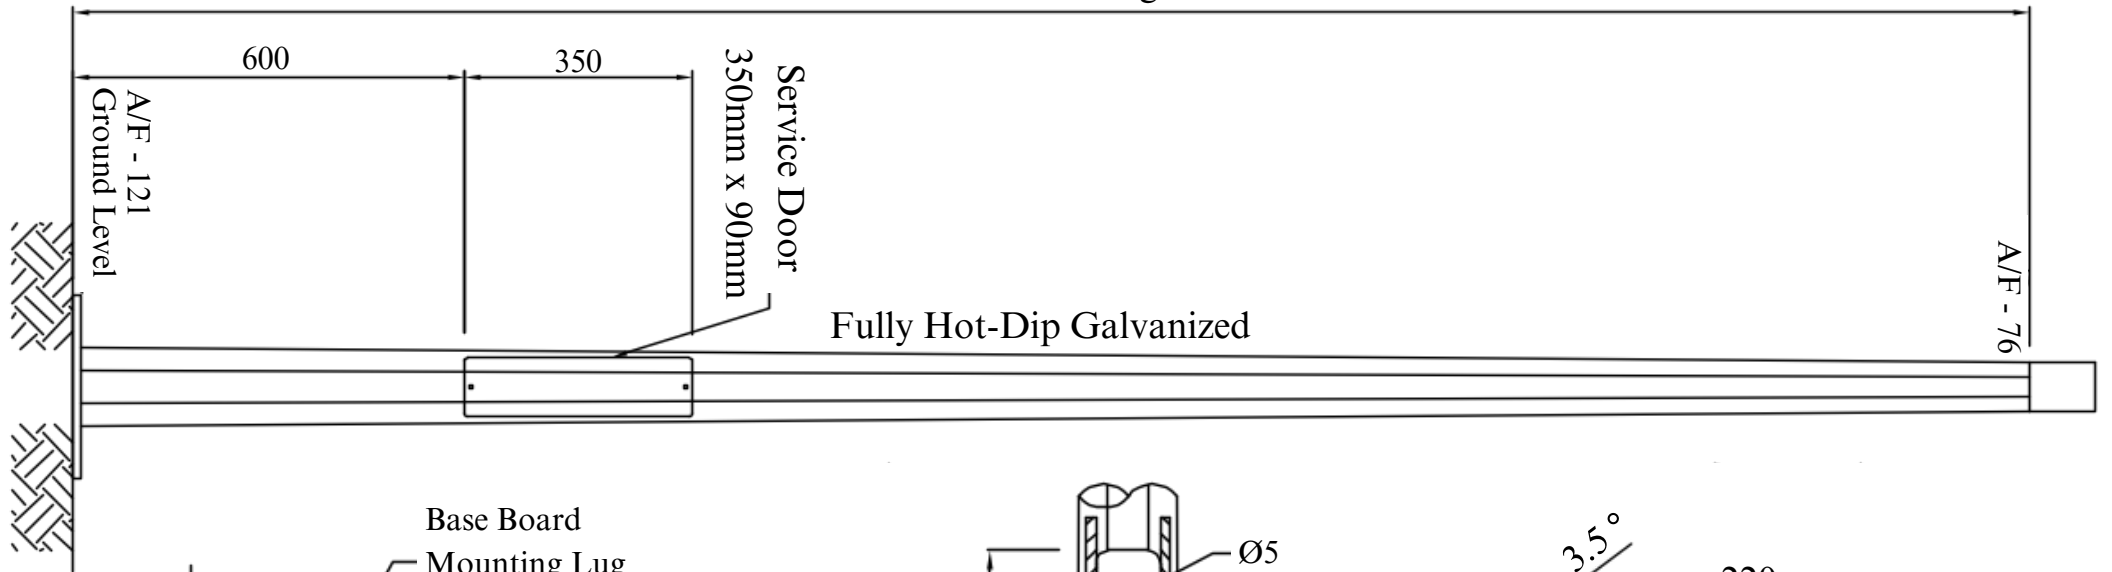

5000 Nominal Height

Weight: 36kgs

Model: IP5000-OCT

Integrated
POWER