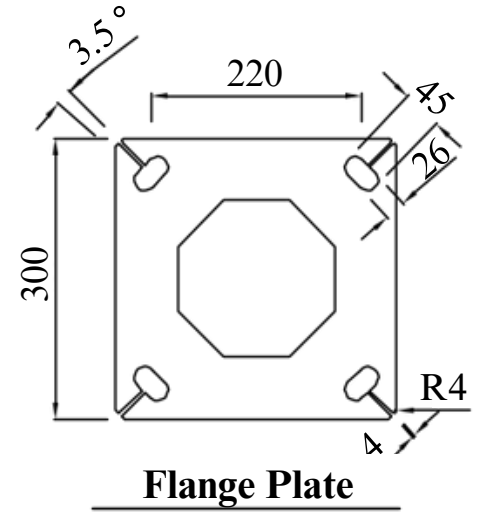

4000 Nominal Height

Weight: 30kgs

Model: IP4000-OCT