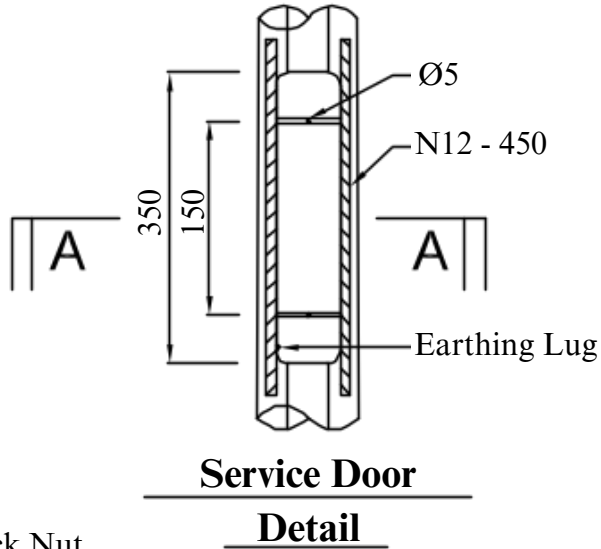

4000 Nominal Height

Weight: 30kgs

Model: IP4000-OCT