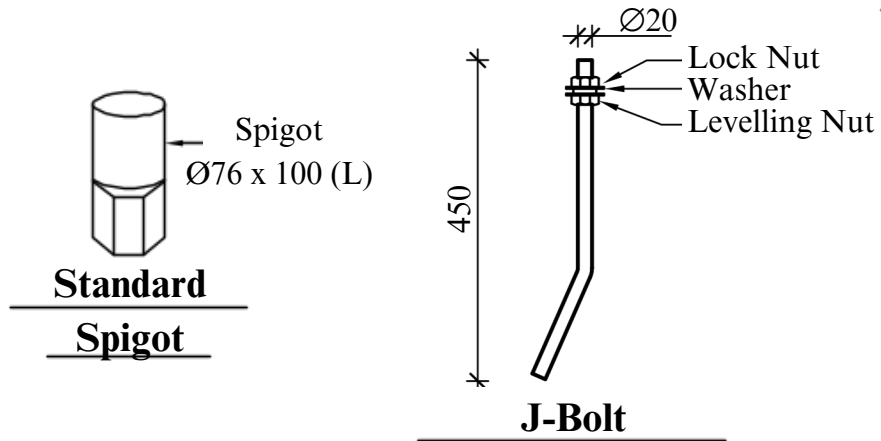

4000 Nominal Height

Weight: 30kgs

Model: IP4000-OCT