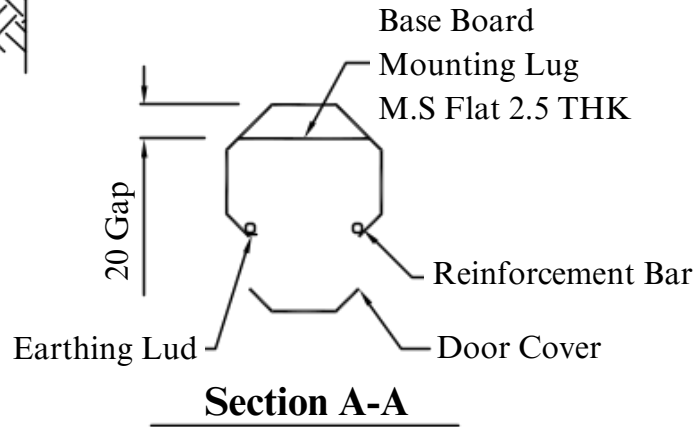

4000 Nominal Height

Weight: 30kgs

Model: IP4000-OCT