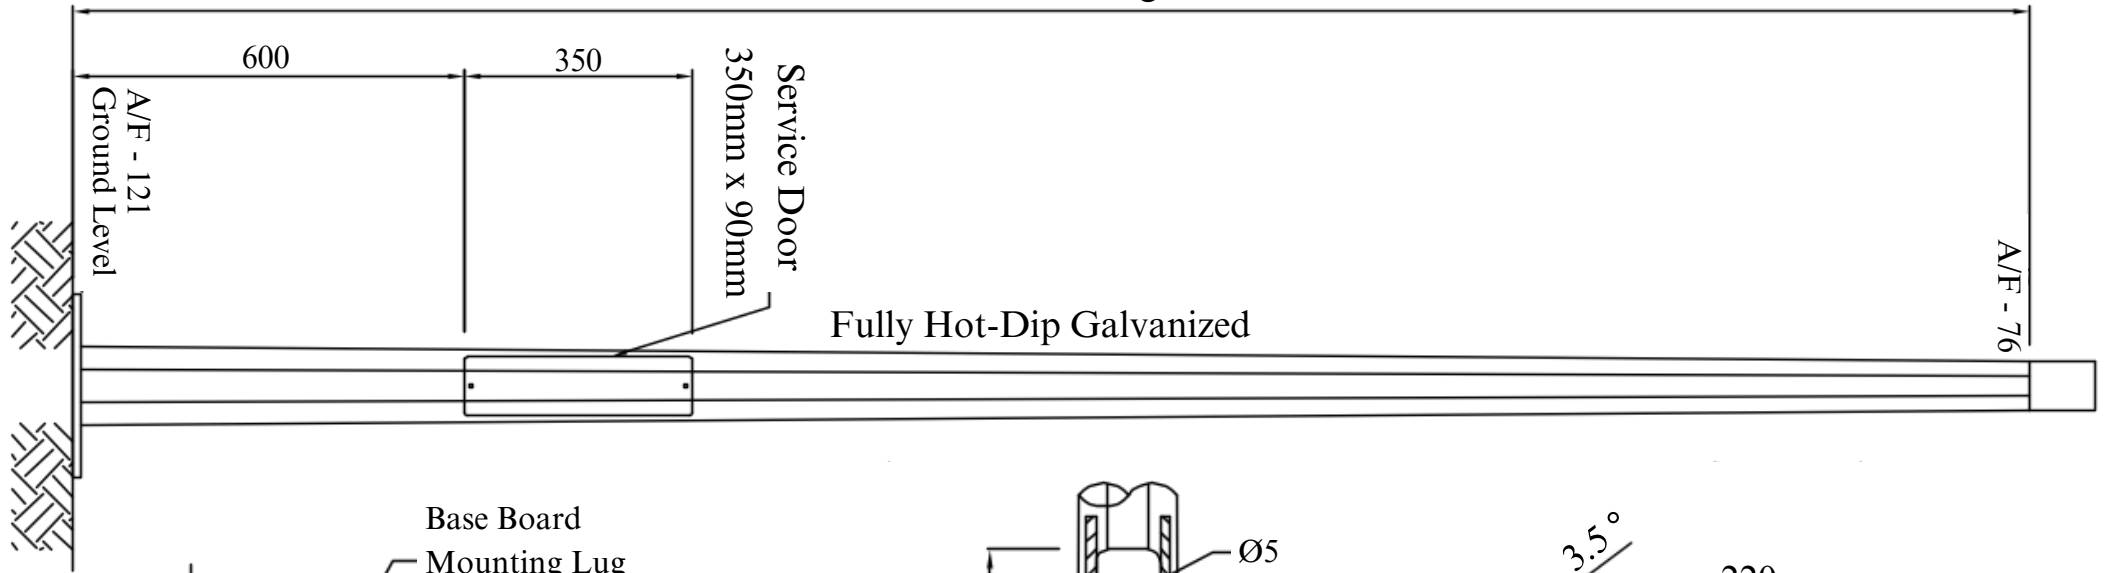

4000 Nominal Height

Weight: 30kgs

Model: IP4000-OCT