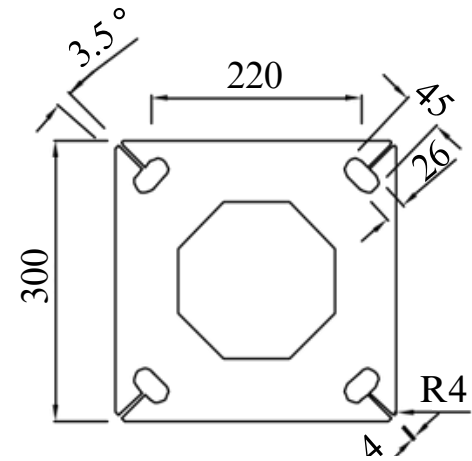

3000 Nominal Height

Weight: 24kgs

Model: IP3000-OCT