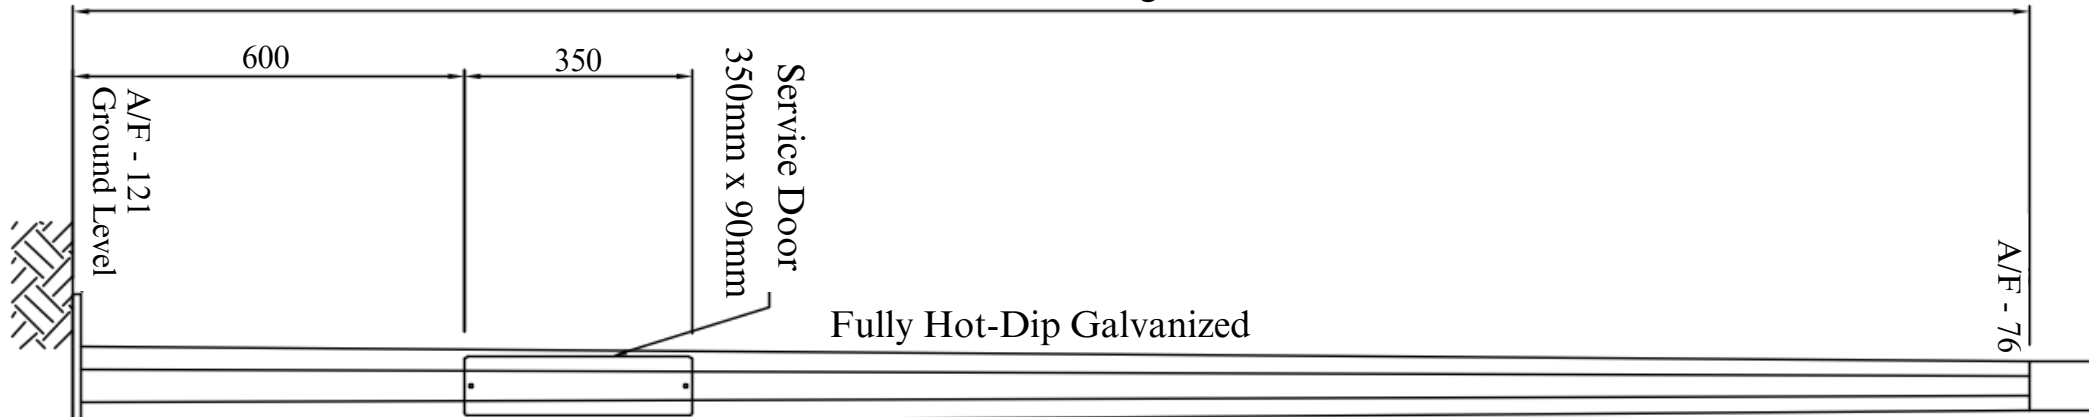

3000 Nominal Height

Weight: 24kgs

Model: IP3000-OCT