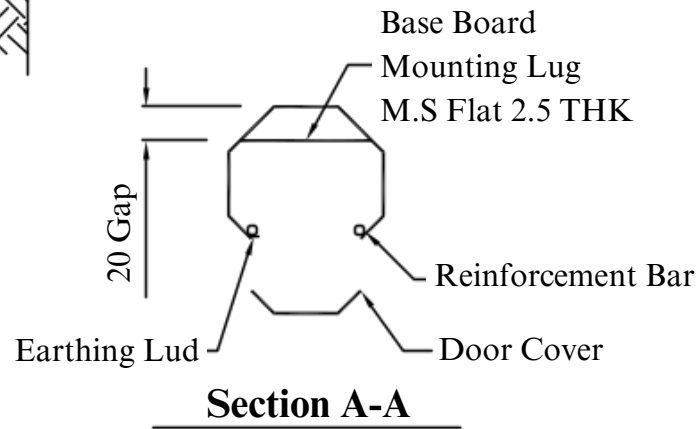

3000 Nominal Height

Weight: 24kgs

Model: IP3000-OCT