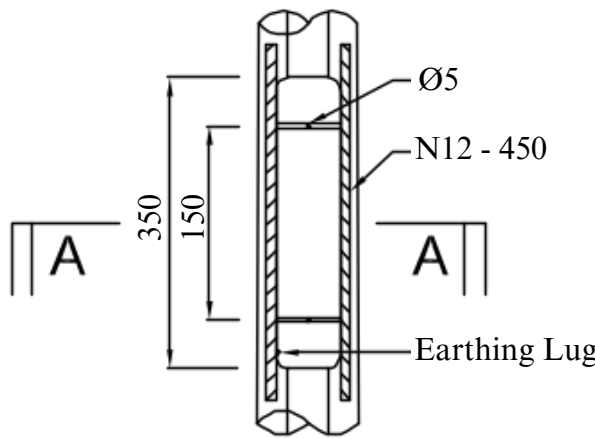

3000 Nominal Height

Weight: 24kgs

Model: IP3000-OCT