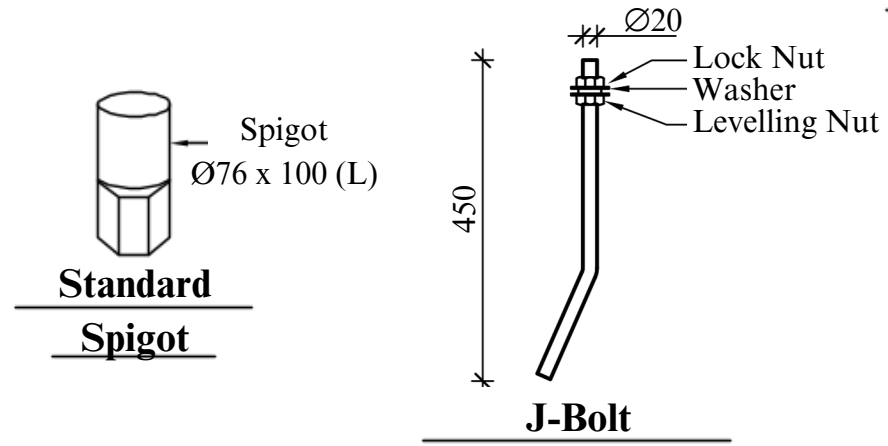

3000 Nominal Height

Weight: 24kgs

Model: IP3000-OCT