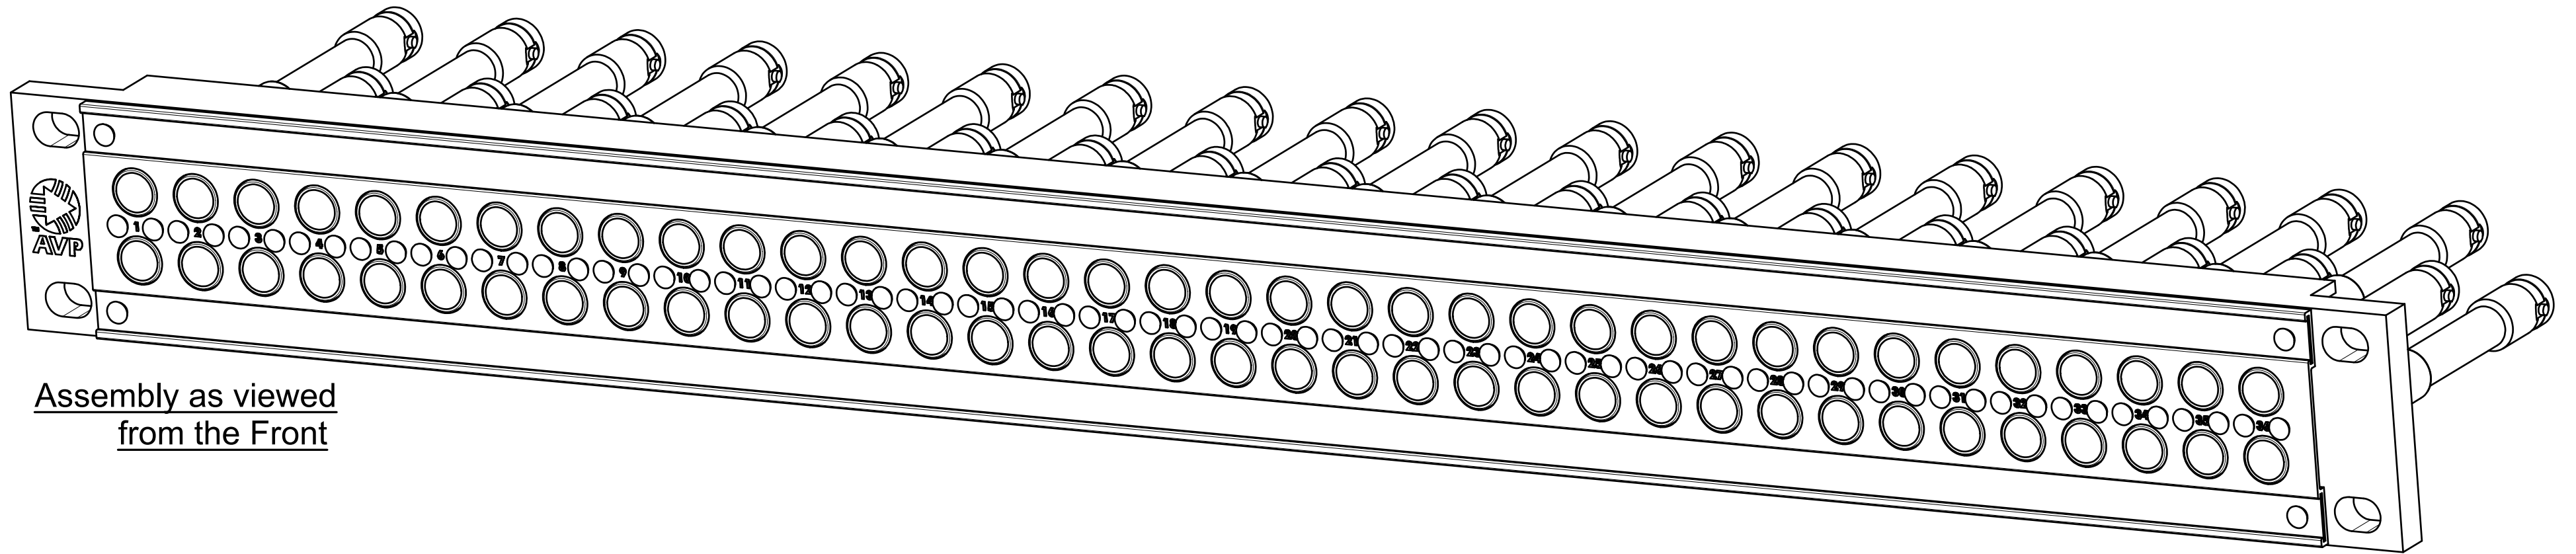

Product Drawing

Midsize Video Jackfield
AV-D236E1-AMS75-BZ

Assembly as viewed
from the Front