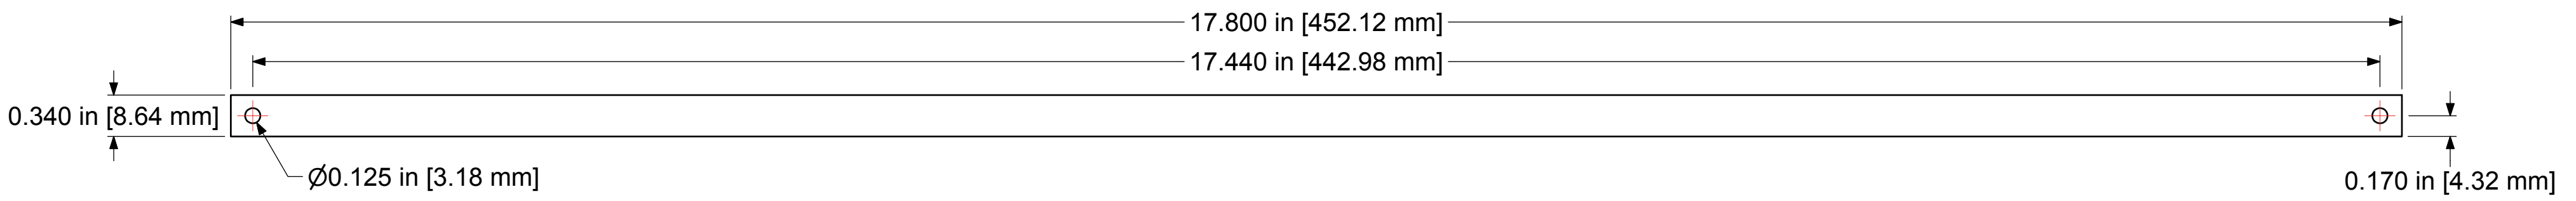

Designation Layout Drawing

Midsize Video Jackfield
AV-D236E1-AMS75-BZ

Clear Lexan Window