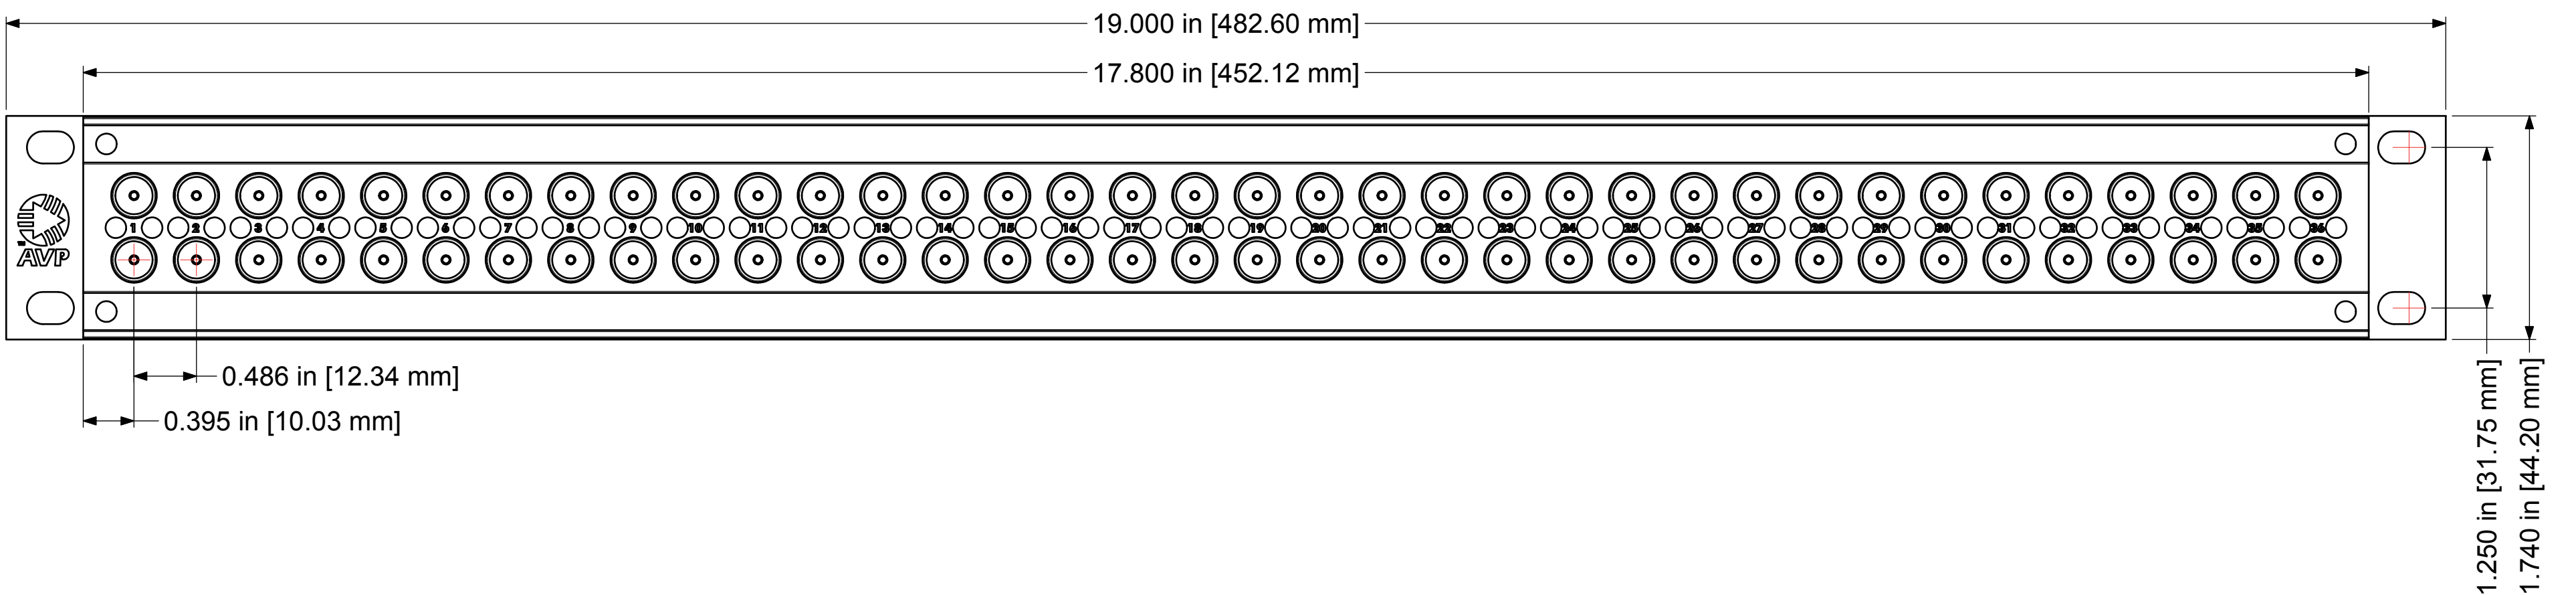

Product Drawing

Midsize Video Jackfield
AV-D236E1-AMS75-BZ

Rear View

Front View

Side View

* In the interest of improved design and performance, AVP reserves the right to make changes in its specifications without prior notice. Although every reasonable effort has been made to insure the accuracy of the information contained, photographs and/or drawings may differ slightly from the appearance or dimension of the actual product. All trademarks, trade names, logos, product names, and company names appearing are the property of their respective owners. Not responsible for typographical or data errors. Copyright © AVP MFG & Supply Inc.