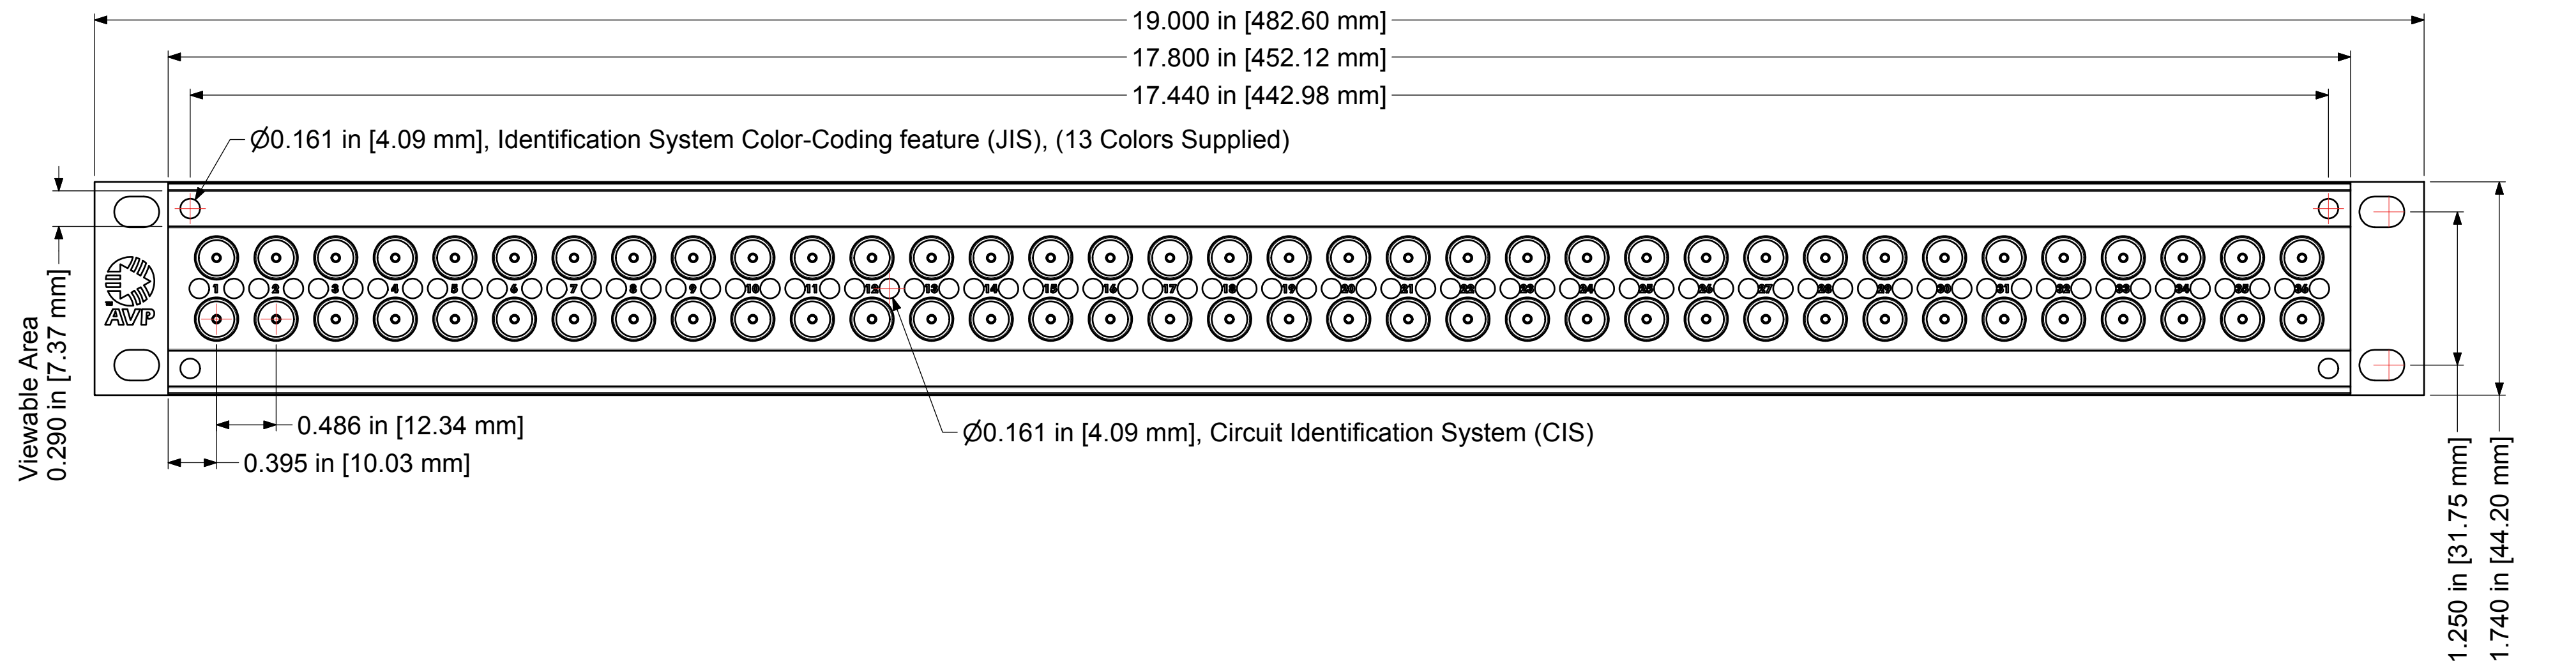

Designation Layout Drawing

Midsize Video Jackfield
AV-D236E1-AMS75-BZ

Clear Lexan Window