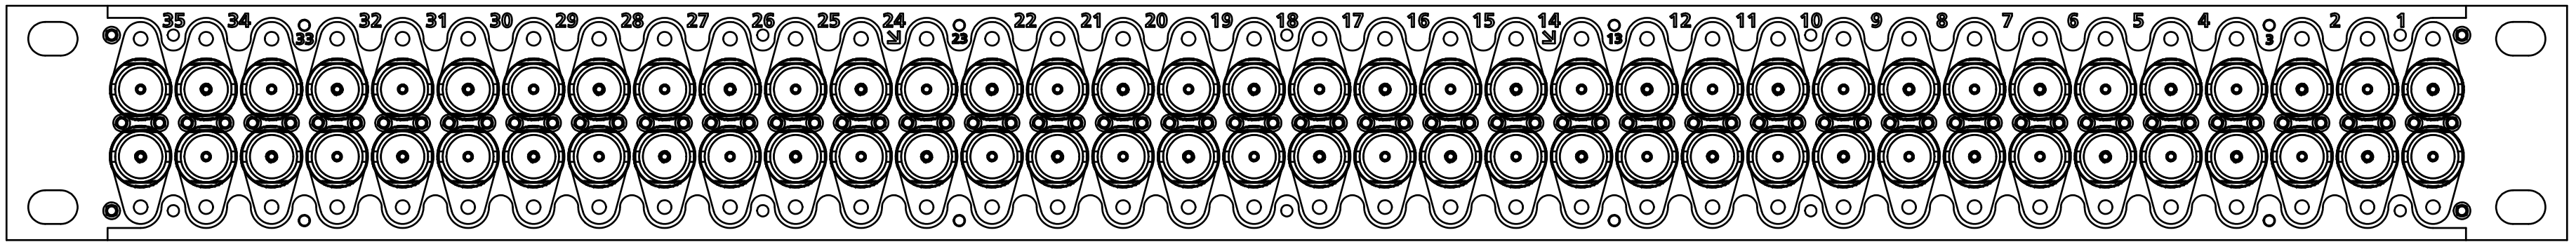

Product Drawing

Midsize Video Jackfield
AV-D236E1-AMS75-BZ

Rear View

Front View

Side View

* In the interest of improved design and performance, AVP reserves the right to make changes in its specifications without prior notice. Although every reasonable effort has been made to insure the accuracy of the information contained, photographs and/or drawings may differ slightly from the appearance or dimension of the actual product. All trademarks, trade names, logos, product names, and company names appearing are the property of their respective owners. Not responsible for typographical or data errors. Copyright © AVP MFG & Supply Inc.