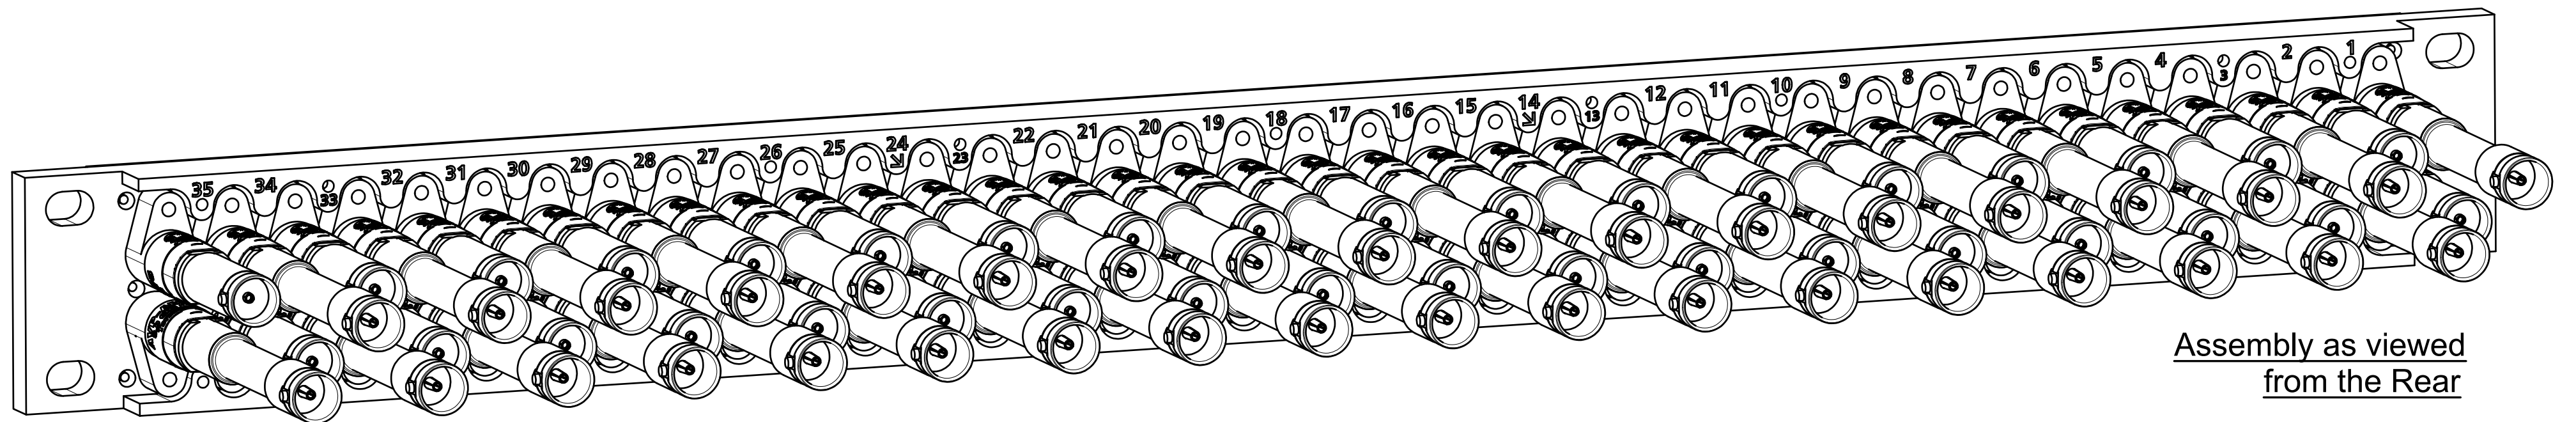

Assembly as viewed
from the Rear

* In the interest of improved design and performance, AVP reserves the right to make changes in its specifications without prior notice. Although every reasonable effort has been made to insure the accuracy of the information contained, photographs and/or drawings may differ slightly from the appearance or dimension of the actual product. All trademarks, trade names, logos, product names, and company names appearing are the property of their respective owners. Not responsible for typographical or data errors. Copyright © AVP MFG & Supply Inc.

**1RU, 2x36 Captive Screw Panel,
loaded with 72 3.0GHz-3Gb/s 75ohm non-normaled,
terminating single video jacks, no cable bar**

CIS/JIS Ordering Info
○ WHITE   ● BEIGE   ● YELLOW   ● BROWN
● BLUE   ● GRAY   ● PURPLE   ● GREEN
● RED   ● AQUA   ● BLACK   ● ORANGE   ● MAGENTA
CIS-30-COLOR   CIS-60-COLOR   CIS-100-COLOR
Replace "COLOR" to order 30 RED
Eg: CIS-30-RED   CIS-60-Multi - 60 of each color
CIS-100-Multi - 100 each color

File Name: AV-D236E1-AMS75-BZ-PDD   P/N: 909141

Product Family: Video Jackfields

Date Drawn: 25/04/2021   Page Number: 2 of 3   Revision: 1.0   Sheet Size: C

Drawn By: D.Brazeau   Checked By: Approved By: