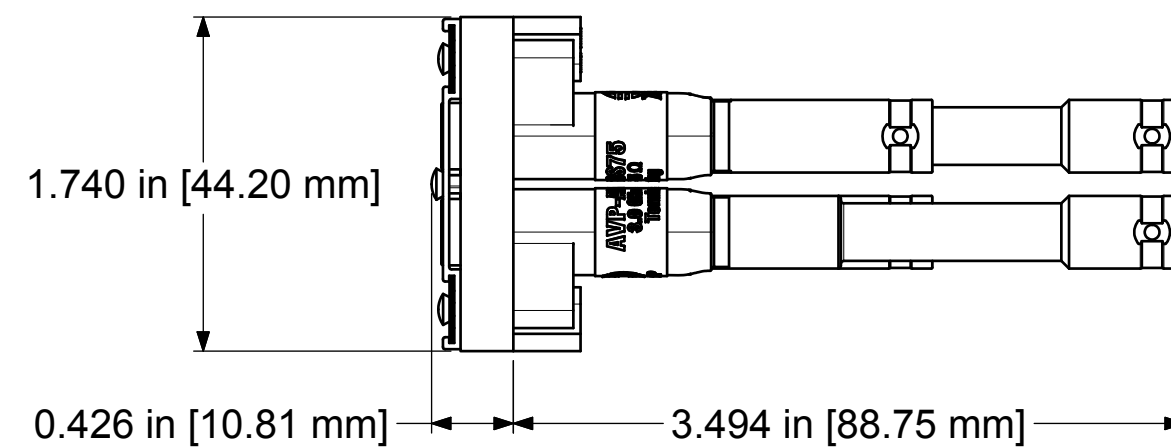

Product Drawing

Midsize Video Jackfield
AV-D236E1-AMS75-BZ

Rear View

Front View

Side View

* In the interest of improved design and performance, AVP reserves the right to make changes in its specifications without prior notice. Although every reasonable effort has been made to insure the accuracy of the information contained, photographs and/or drawings may differ slightly from the appearance or dimension of the actual product. All trademarks, trade names, logos, product names, and company names appearing are the property of their respective owners. Not responsible for typographical or data errors. Copyright © AVP MFG & Supply Inc.