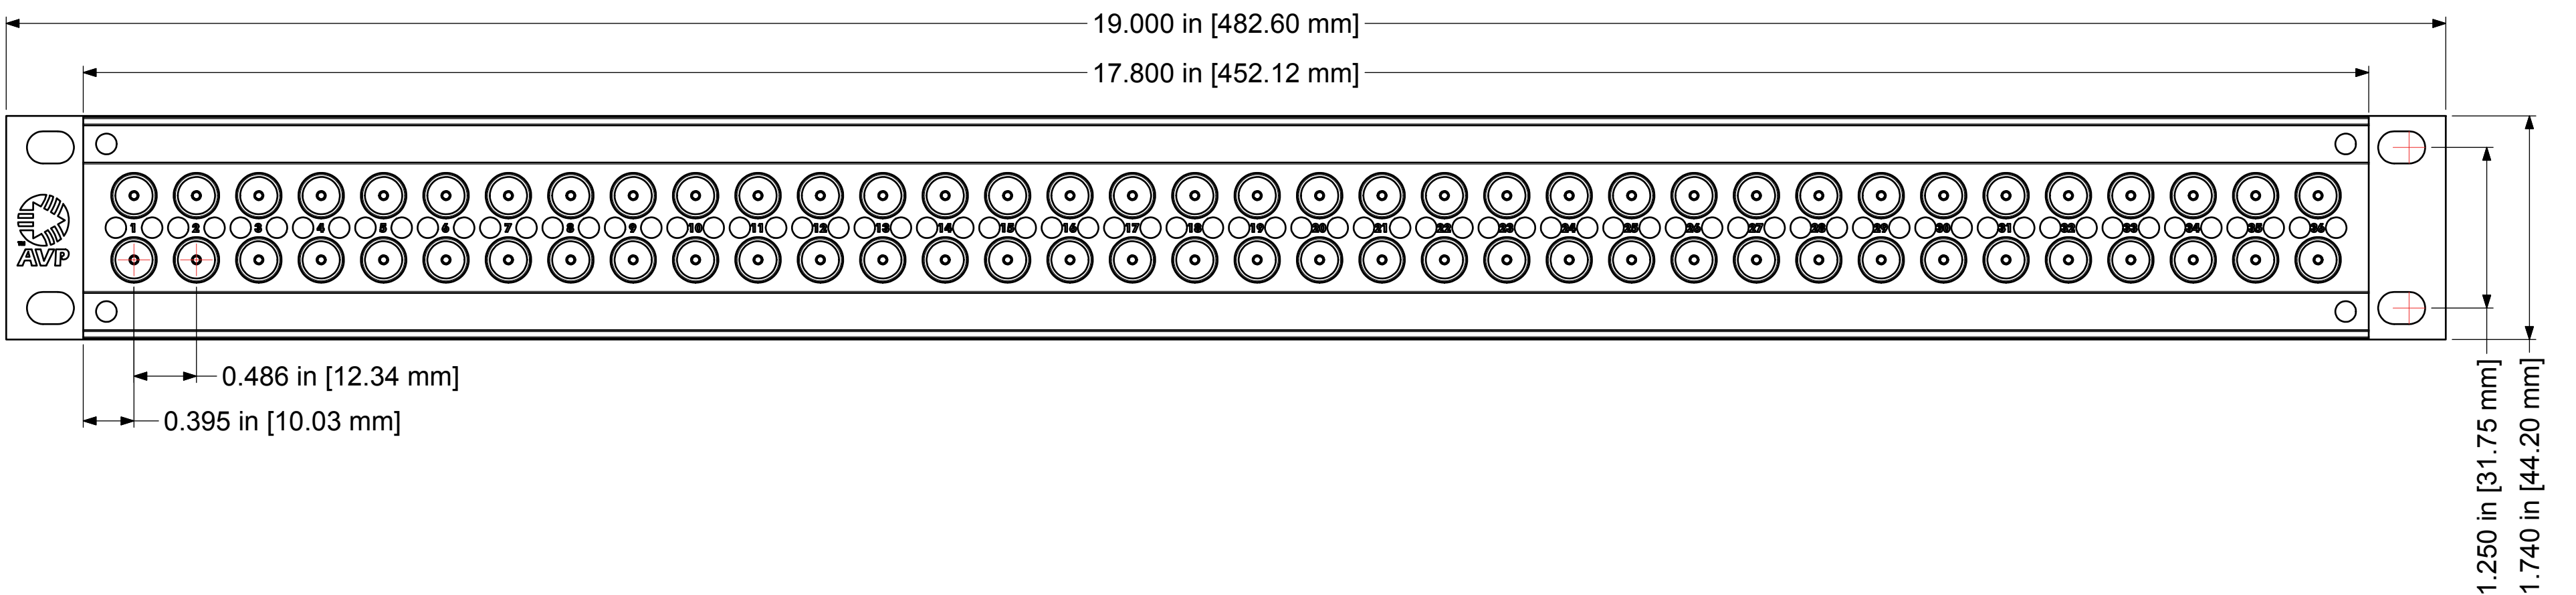

Product Drawing

Midsize Video Jackfield AV-D236E1-AMS-BZ

Rear View

Front View

Side View

* In the interest of improved design and performance, AVP reserves the right to make changes in its specifications without prior notice. Although every reasonable effort has been made to insure the accuracy of the information contained, photographs and/or drawings may differ slightly from the appearance or dimension of the actual product. All trademarks, trade names, logos, product names, and company names appearing are the property of their respective owners. Not responsible for typographical or data errors. Copyright © AVP MFG & Supply Inc.

	1RU, 2x36 Captive Screw Panel, loaded with 72 3.0GHz-3Gb/s 75ohm non-normaled, non-terminating single video jacks, no cable bar		File Name: AV-D236E1-AMS-BZ-PDD	P/N: 909152
	Product Family: Video Jackfields			
	Date Drawn: 25/04/2021	Page Number: 1 of 3	Revision: 1.0	Sheet Size: C
	Drawn By: D.Brazeau	Checked By:	Approved By:	
Copyright © 2021 AVP MFG & Supply Inc.		2288-B5 Dumfries Rd. RR2, Cambridge ON Canada N1R 5S3		Tel: 519-740-7966 • Fax: 519-740-0131 • www.jackfields.com • sales@jackfields.com