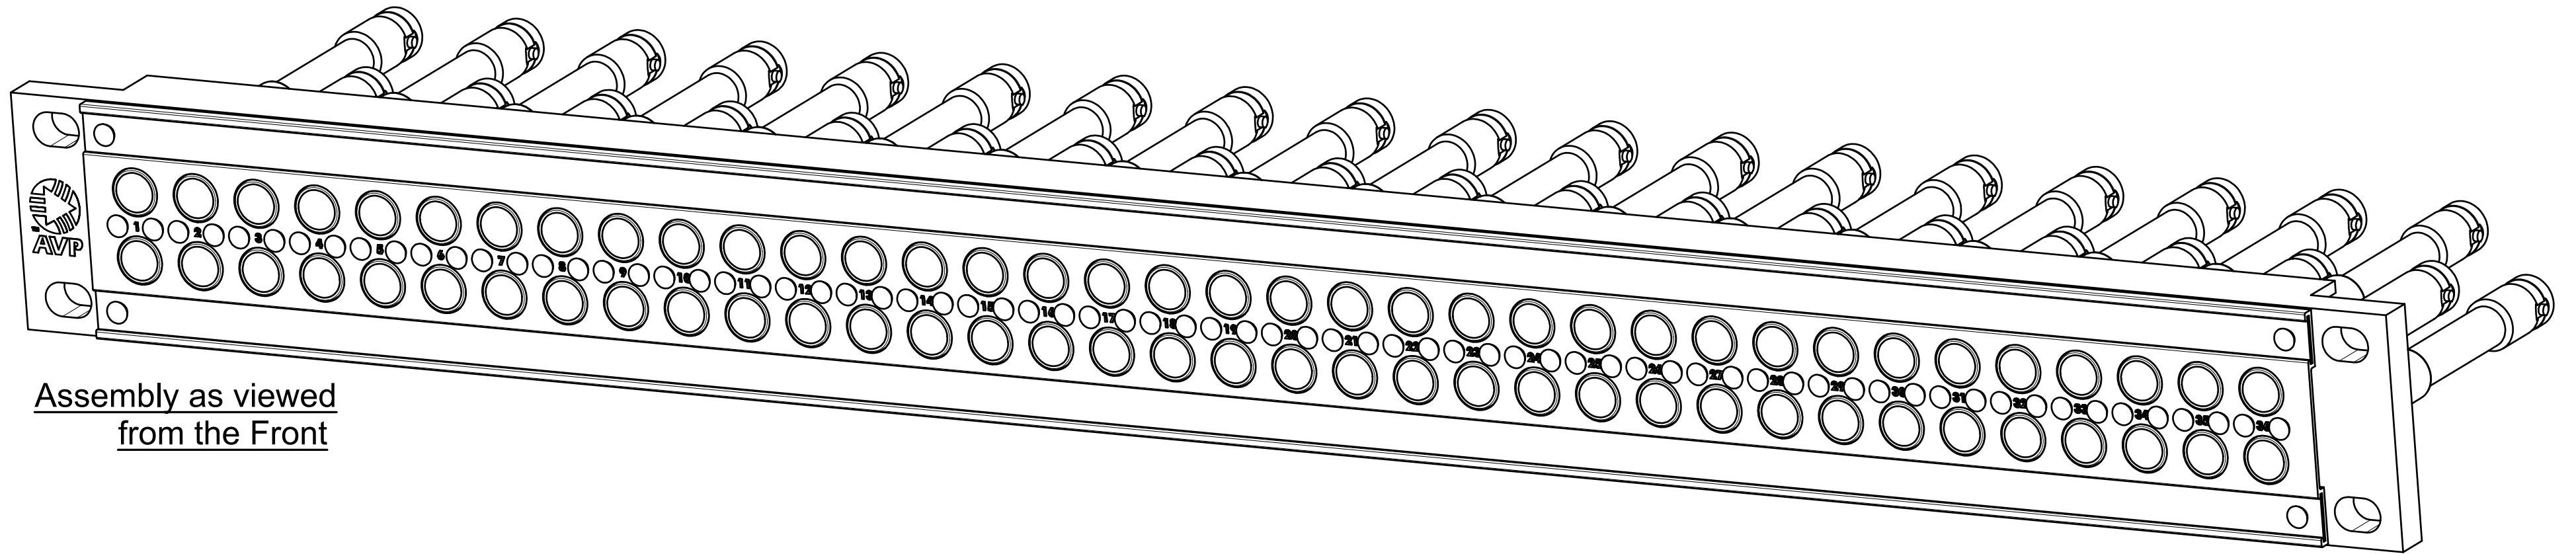

Product Drawing

Midsize Video Jackfield
AV-D236E1-AMS-BZ

Assembly as viewed
from the Front