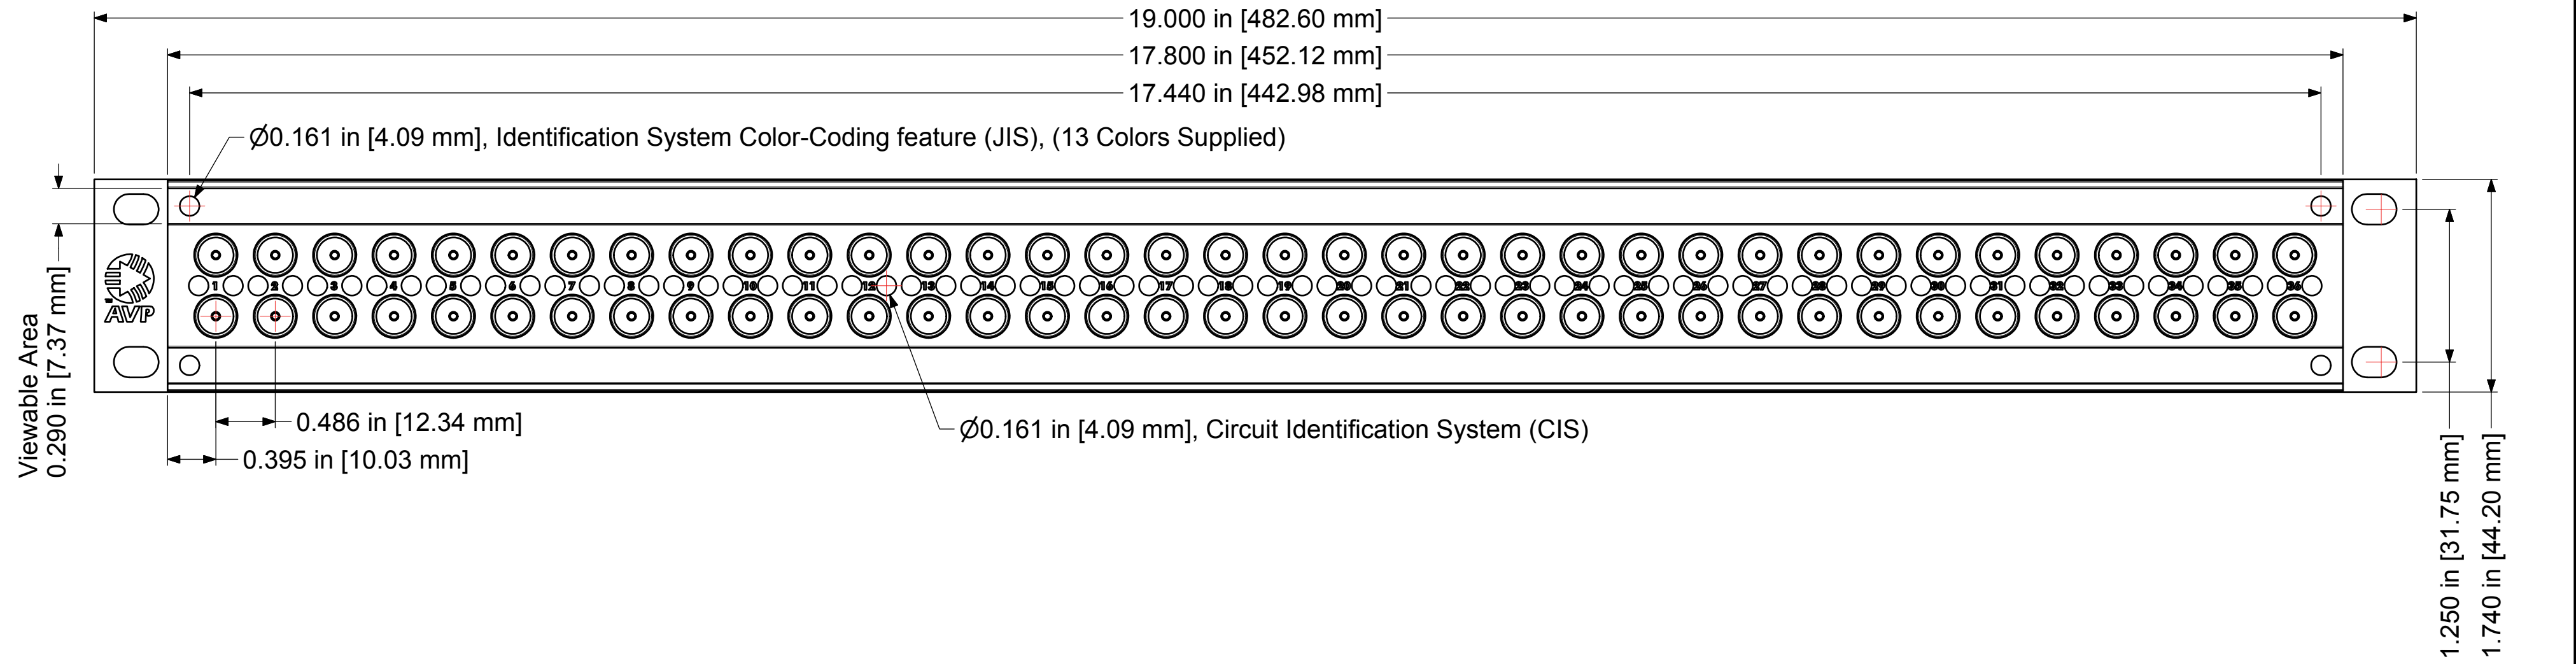

Designation Layout Drawing

Midsize Video Jackfield
AV-D236E1-AMS-BZ

Clear Lexan Window