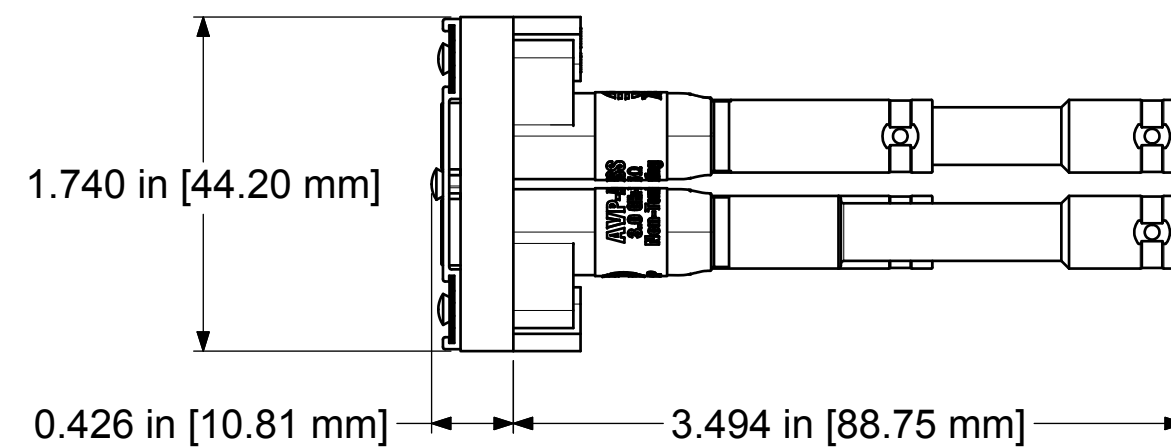

Product Drawing

Midsize Video Jackfield AV-D236E1-AMS-BZ

Rear View

Front View

Side View

* In the interest of improved design and performance, AVP reserves the right to make changes in its specifications without prior notice. Although every reasonable effort has been made to insure the accuracy of the information contained, photographs and/or drawings may differ slightly from the appearance or dimension of the actual product. All trademarks, trade names, logos, product names, and company names appearing are the property of their respective owners. Not responsible for typographical or data errors. Copyright © AVP MFG & Supply Inc.