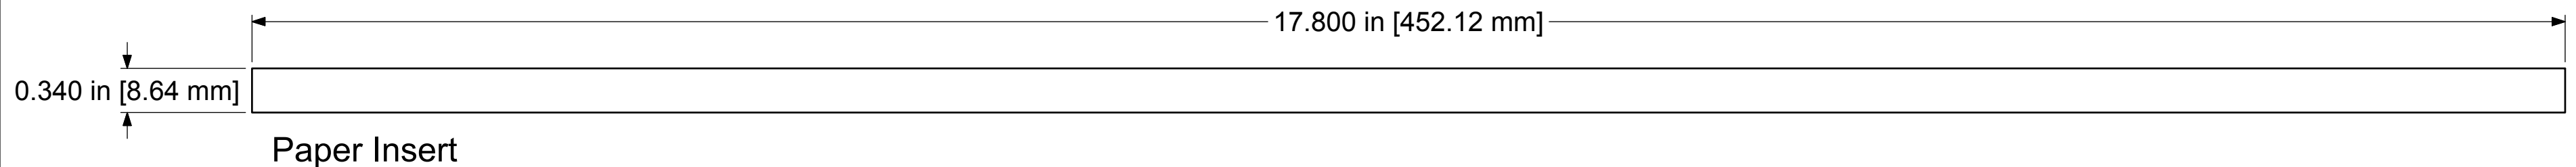

Midsize Video Jackfield
AV-D236E1-AMS-BZ

Clear Lexan Window

Paper Insert

* In the interest of improved design and performance, AVP reserves the right to make changes in its specifications without prior notice. Although every reasonable effort has been made to insure the accuracy of the information contained, photographs and/or drawings may differ slightly from the appearance or dimension of the actual product. All trademarks, trade names, logos, product names, and company names appearing are the property of their respective owners. Not responsible for typographical or data errors. Copyright © AVP MFG & Supply Inc.