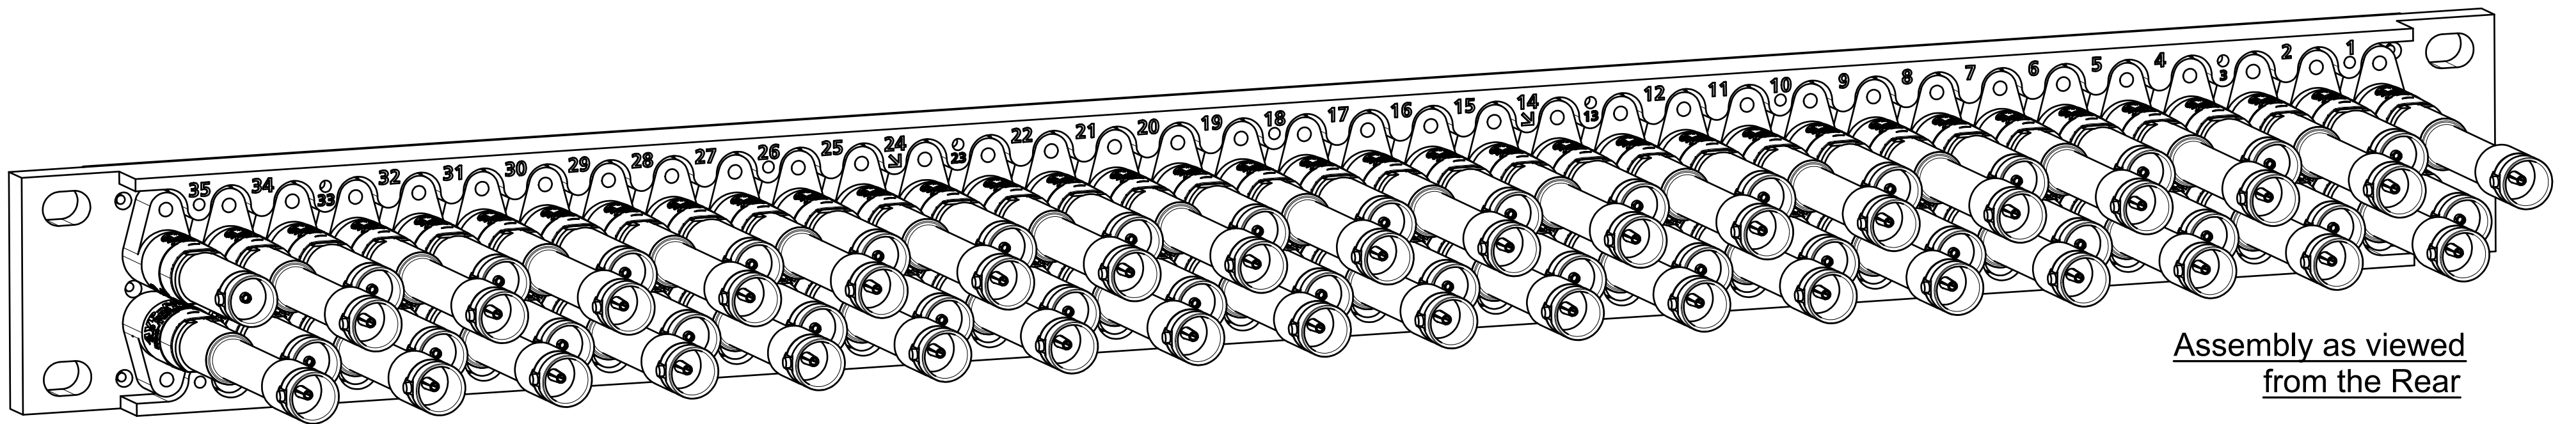

Assembly as viewed
from the Rear

* In the interest of improved design and performance, AVP reserves the right to make changes in its specifications without prior notice. Although every reasonable effort has been made to insure the accuracy of the information contained, photographs and/or drawings may differ slightly from the appearance or dimension of the actual product. All trademarks, trade names, logos, product names, and company names appearing are the property of their respective owners. Not responsible for typographical or data errors. Copyright © AVP MFG & Supply Inc.

CIS/JIS Ordering Info	○ WHITE	○ BEIGE	○ YELLOW	○ BROWN	CIS-30-COLOR CIS-60-COLOR CIS-100-COLOR	} Replace "COLOR" Eg: CIS-30-RED to order 30 RED	CIS-30-Multi - 30 of each color CIS-60-Multi - 60 of each color CIS-100-Multi - 100 each color
	● BLUE	● GRAY	● PURPLE	● GREEN			
	● RED	● AQUA	● BLACK	● ORANGE	● MAGENTA		

**1RU, 2x36 Captive Screw Panel,
loaded with 72 3.0GHz-3Gb/s 75ohm non-normaled,
non-terminating single video jacks, no cable bar**

File Name: AV-D236E1-AMS-BZ-PDD			P/N: 909152	
Product Family: Video Jackfields				
Date Drawn: 25/04/2021	Page Number: 2 of 3	Revision: 1.0	Sheet Size: C	
Drawn By: D.Brazeau	Checked By:	Approved By:		

Copyright © 2021 AVP MFG & Supply Inc. | 2288-B5 Dumfries Rd. RR2, Cambridge ON Canada N1R 5S3 | Tel: 519-740-7966 • Fax: 519-740-0131 • www.jackfields.com • sales@jackfields.com