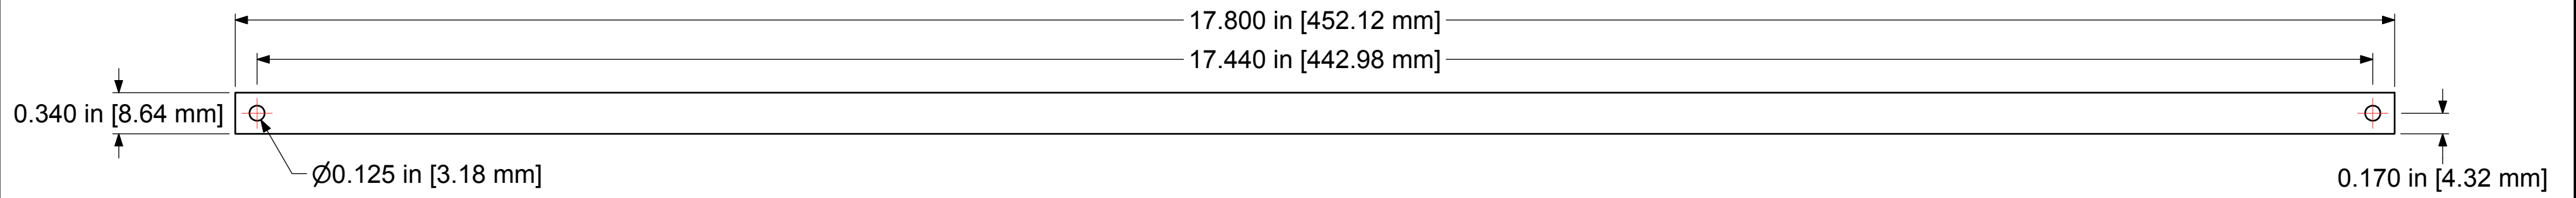

Designation Layout Drawing

Midsize Video Jackfield
AV-D236E1-AMS-BZ

Clear Lexan Window