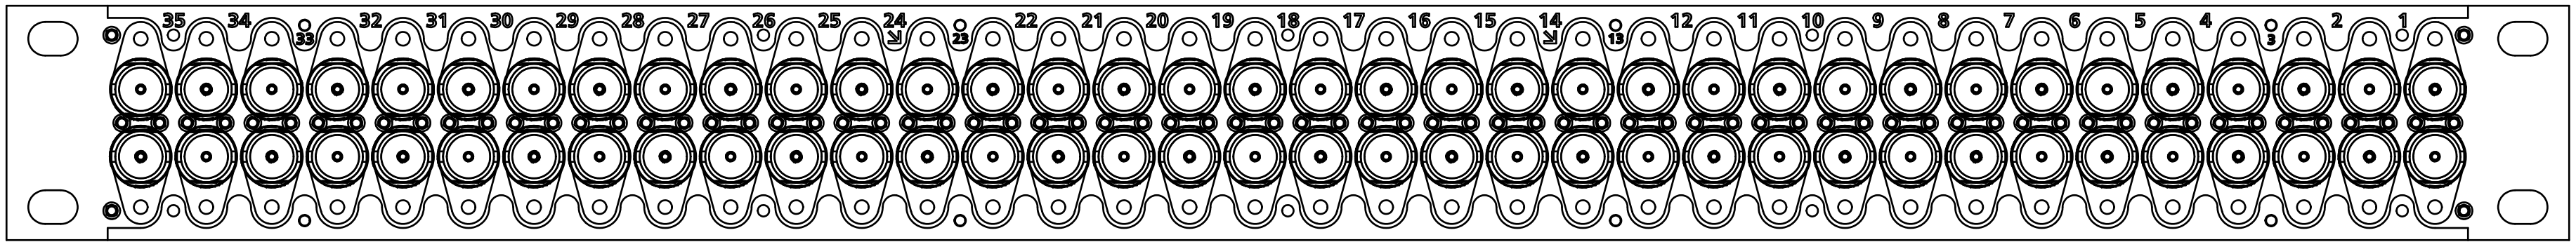

Product Drawing

Midsize Video Jackfield AV-D236E1-AMS-BZ

Rear View

Front View

Side View

* In the interest of improved design and performance, AVP reserves the right to make changes in its specifications without prior notice. Although every reasonable effort has been made to insure the accuracy of the information contained, photographs and/or drawings may differ slightly from the appearance or dimension of the actual product. All trademarks, trade names, logos, product names, and company names appearing are the property of their respective owners. Not responsible for typographical or data errors. Copyright © AVP MFG & Supply Inc.

	1RU, 2x36 Captive Screw Panel, loaded with 72 3.0GHz-3Gb/s 75ohm non-normaled, non-terminating single video jacks, no cable bar		File Name: AV-D236E1-AMS-BZ-PDD	P/N: 909152
	Product Family: Video Jackfields			
	Date Drawn: 25/04/2021	Page Number: 1 of 3	Revision: 1.0	Sheet Size: C
	Drawn By: D.Brazeau	Checked By:	Approved By:	
Copyright © 2021 AVP MFG & Supply Inc.		2288-B5 Dumfries Rd. RR2, Cambridge ON Canada N1R 5S3		Tel: 519-740-7966 • Fax: 519-740-0131 • www.jackfields.com • sales@jackfields.com

Product Drawing

Midsize Video Jackfield
AV-D236E1-AMS-BZ

Assembly as viewed
from the Front

Assembly as viewed
from the Rear

* In the interest of improved design and performance, AVP reserves the right to make changes in its specifications without prior notice. Although every reasonable effort has been made to insure the accuracy of the information contained, photographs and/or drawings may differ slightly from the appearance or dimension of the actual product. All trademarks, trade names, logos, product names, and company names appearing are the property of their respective owners. Not responsible for typographical or data errors. Copyright © AVP MFG & Supply Inc.