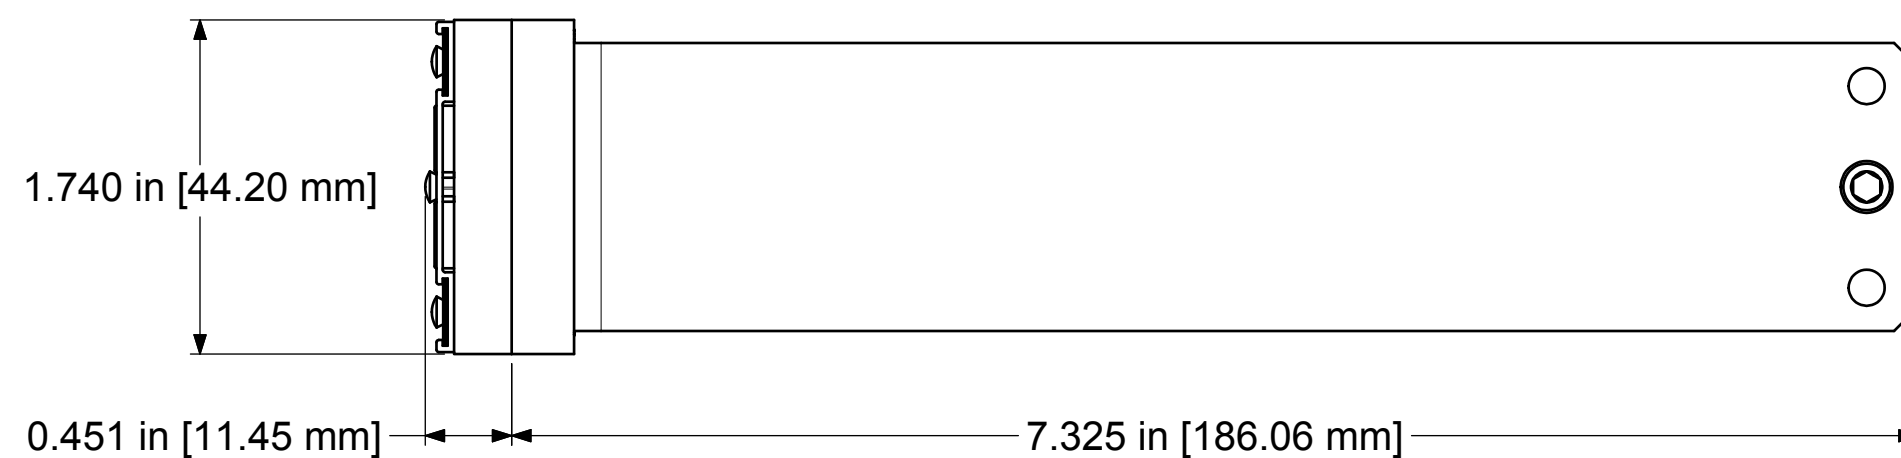

* In the interest of improved design and performance, AVP reserves the right to make changes in its specifications without prior notice. Although every reasonable effort has been made to insure the accuracy of the information contained, photographs and/or drawings may differ slightly from the appearance or dimension of the actual product. All trademarks, trade names, logos, product names, and company names appearing are the property of their respective owners. Not responsible for typographical or data errors. Copyright © AVP MFG & Supply Inc.

CIS/JIS Ordering Info	○ WHITE	○ BEIGE	○ YELLOW	○ BROWN	CIS-30-COLOR	} Replace "COLOR" to order 30 RED	CIS-30-Multi - 30 of each color	
	● BLUE	● GRAY	● PURPLE	● GREEN	CIS-60-COLOR			CIS-60-Multi - 60 of each color
	● RED	● AQUA	● BLACK	● ORANGE	● MAGENTA	CIS-100-COLOR	CIS-100-Multi - 100 each color	

	1RU, 2x32 Midsize Video Panel, loaded with 64 3.0GHz-3Gb/s 75ohm non-normaled, terminating single video jacks, 7"[178mm] bar			File Name: AV-D232E1-AMS75-B10-PDD	P/N: 909145
	Product Family: Video Jackfields				
	Date Drawn: 28/02/2021	Page Number: 1 of 3	Revision: 1.0	Sheet Size: C	
	Drawn By: D.Brazeau	Checked By:	Approved By:		
Copyright © 2021 AVP MFG & Supply Inc.		2288-B5 Dumfries Rd. RR2, Cambridge ON Canada N1R 5S3		Tel: 519-740-7966 • Fax: 519-740-0131 • www.jackfields.com • sales@jackfields.com