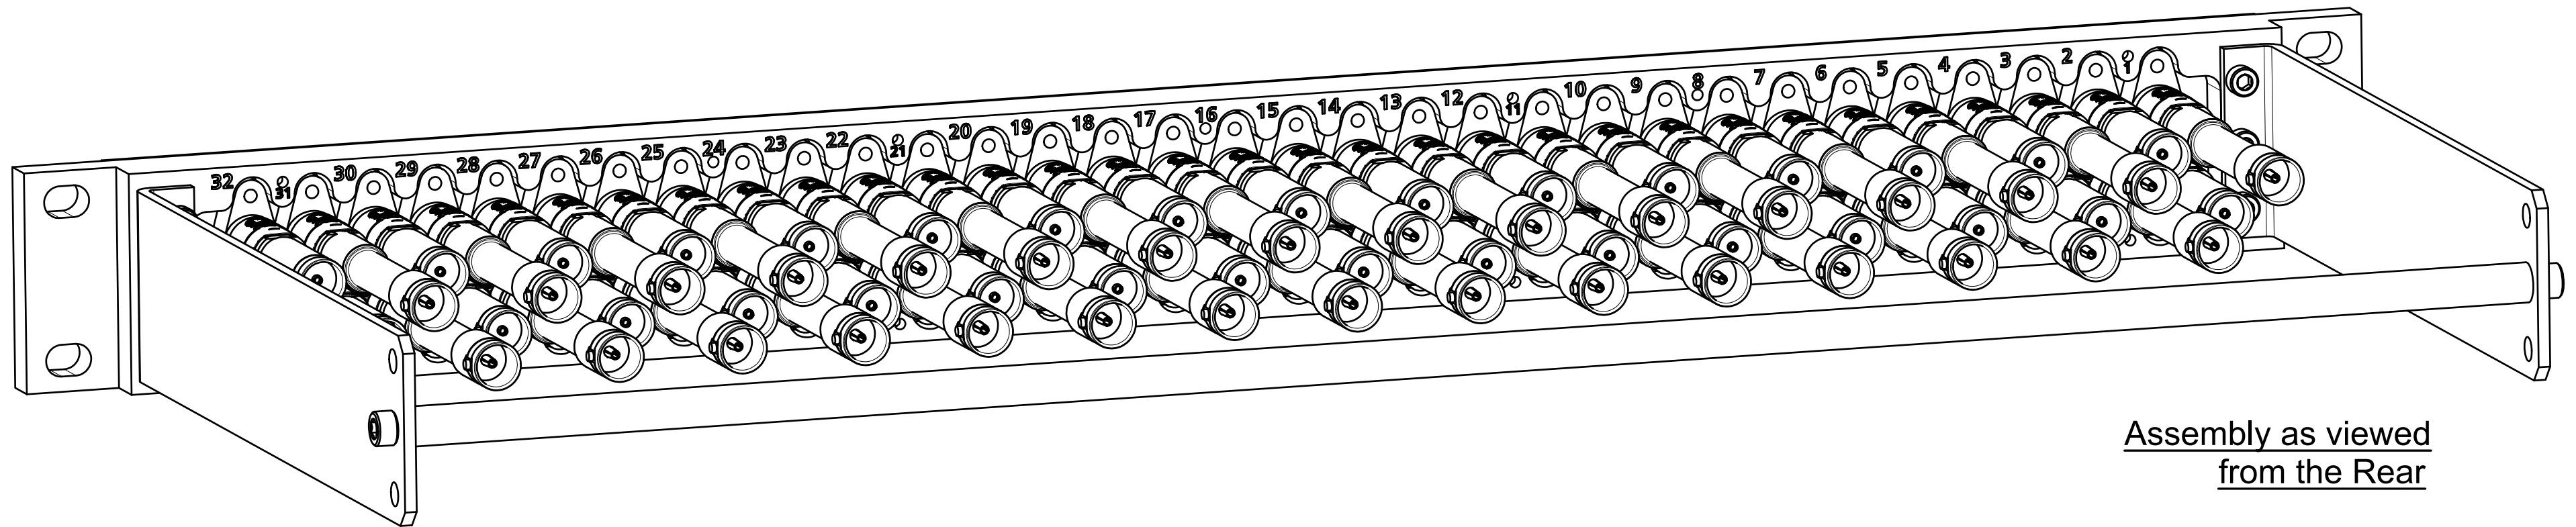

Assembly as viewed
from the Rear

* In the interest of improved design and performance, AVP reserves the right to make changes in its specifications without prior notice. Although every reasonable effort has been made to insure the accuracy of the information contained, photographs and/or drawings may differ slightly from the appearance or dimension of the actual product. All trademarks, trade names, logos, product names, and company names appearing are the property of their respective owners. Not responsible for typographical or data errors. Copyright © AVP MFG & Supply Inc.

**1RU, 2x32 Midsize Video Panel,
loaded with 64 3.0GHz-3Gb/s 75ohm non-normaled,
terminating single video jacks, 7"[178mm] bar**

Copyright © 2021 AVP MFG & Supply Inc.

2288-B5 Dumfries Rd. RR2, Cambridge ON Canada N1R 5S3

Tel: 519-740-7966

Fax: 519-740-0131

www.jackfields.com • sales@jackfields.com

CIS/JIS Ordering Info
WHITE BEIGE YELLOW BROWN
BLUE GRAY PURPLE GREEN
RED AQUA BLACK ORANGE MAGENTA
CIS-30-COLOR } Replace "COLOR"
CIS-60-COLOR } Eg: CIS-30-RED
CIS-100-COLOR } CIS-60-Multi - 60 of each color
CIS-30-Multi - 30 of each color
CIS-100-Multi - 100 each color

File Name: AV-D232E1-AMS75-B10-PDD P/N: 909145

Product Family: Video Jackfields

Date Drawn: 28/02/2021 Page Number: 2 of 3 Revision: 1.0 Sheet Size: C

Drawn By: D.Brazeau Checked By: Approved By: