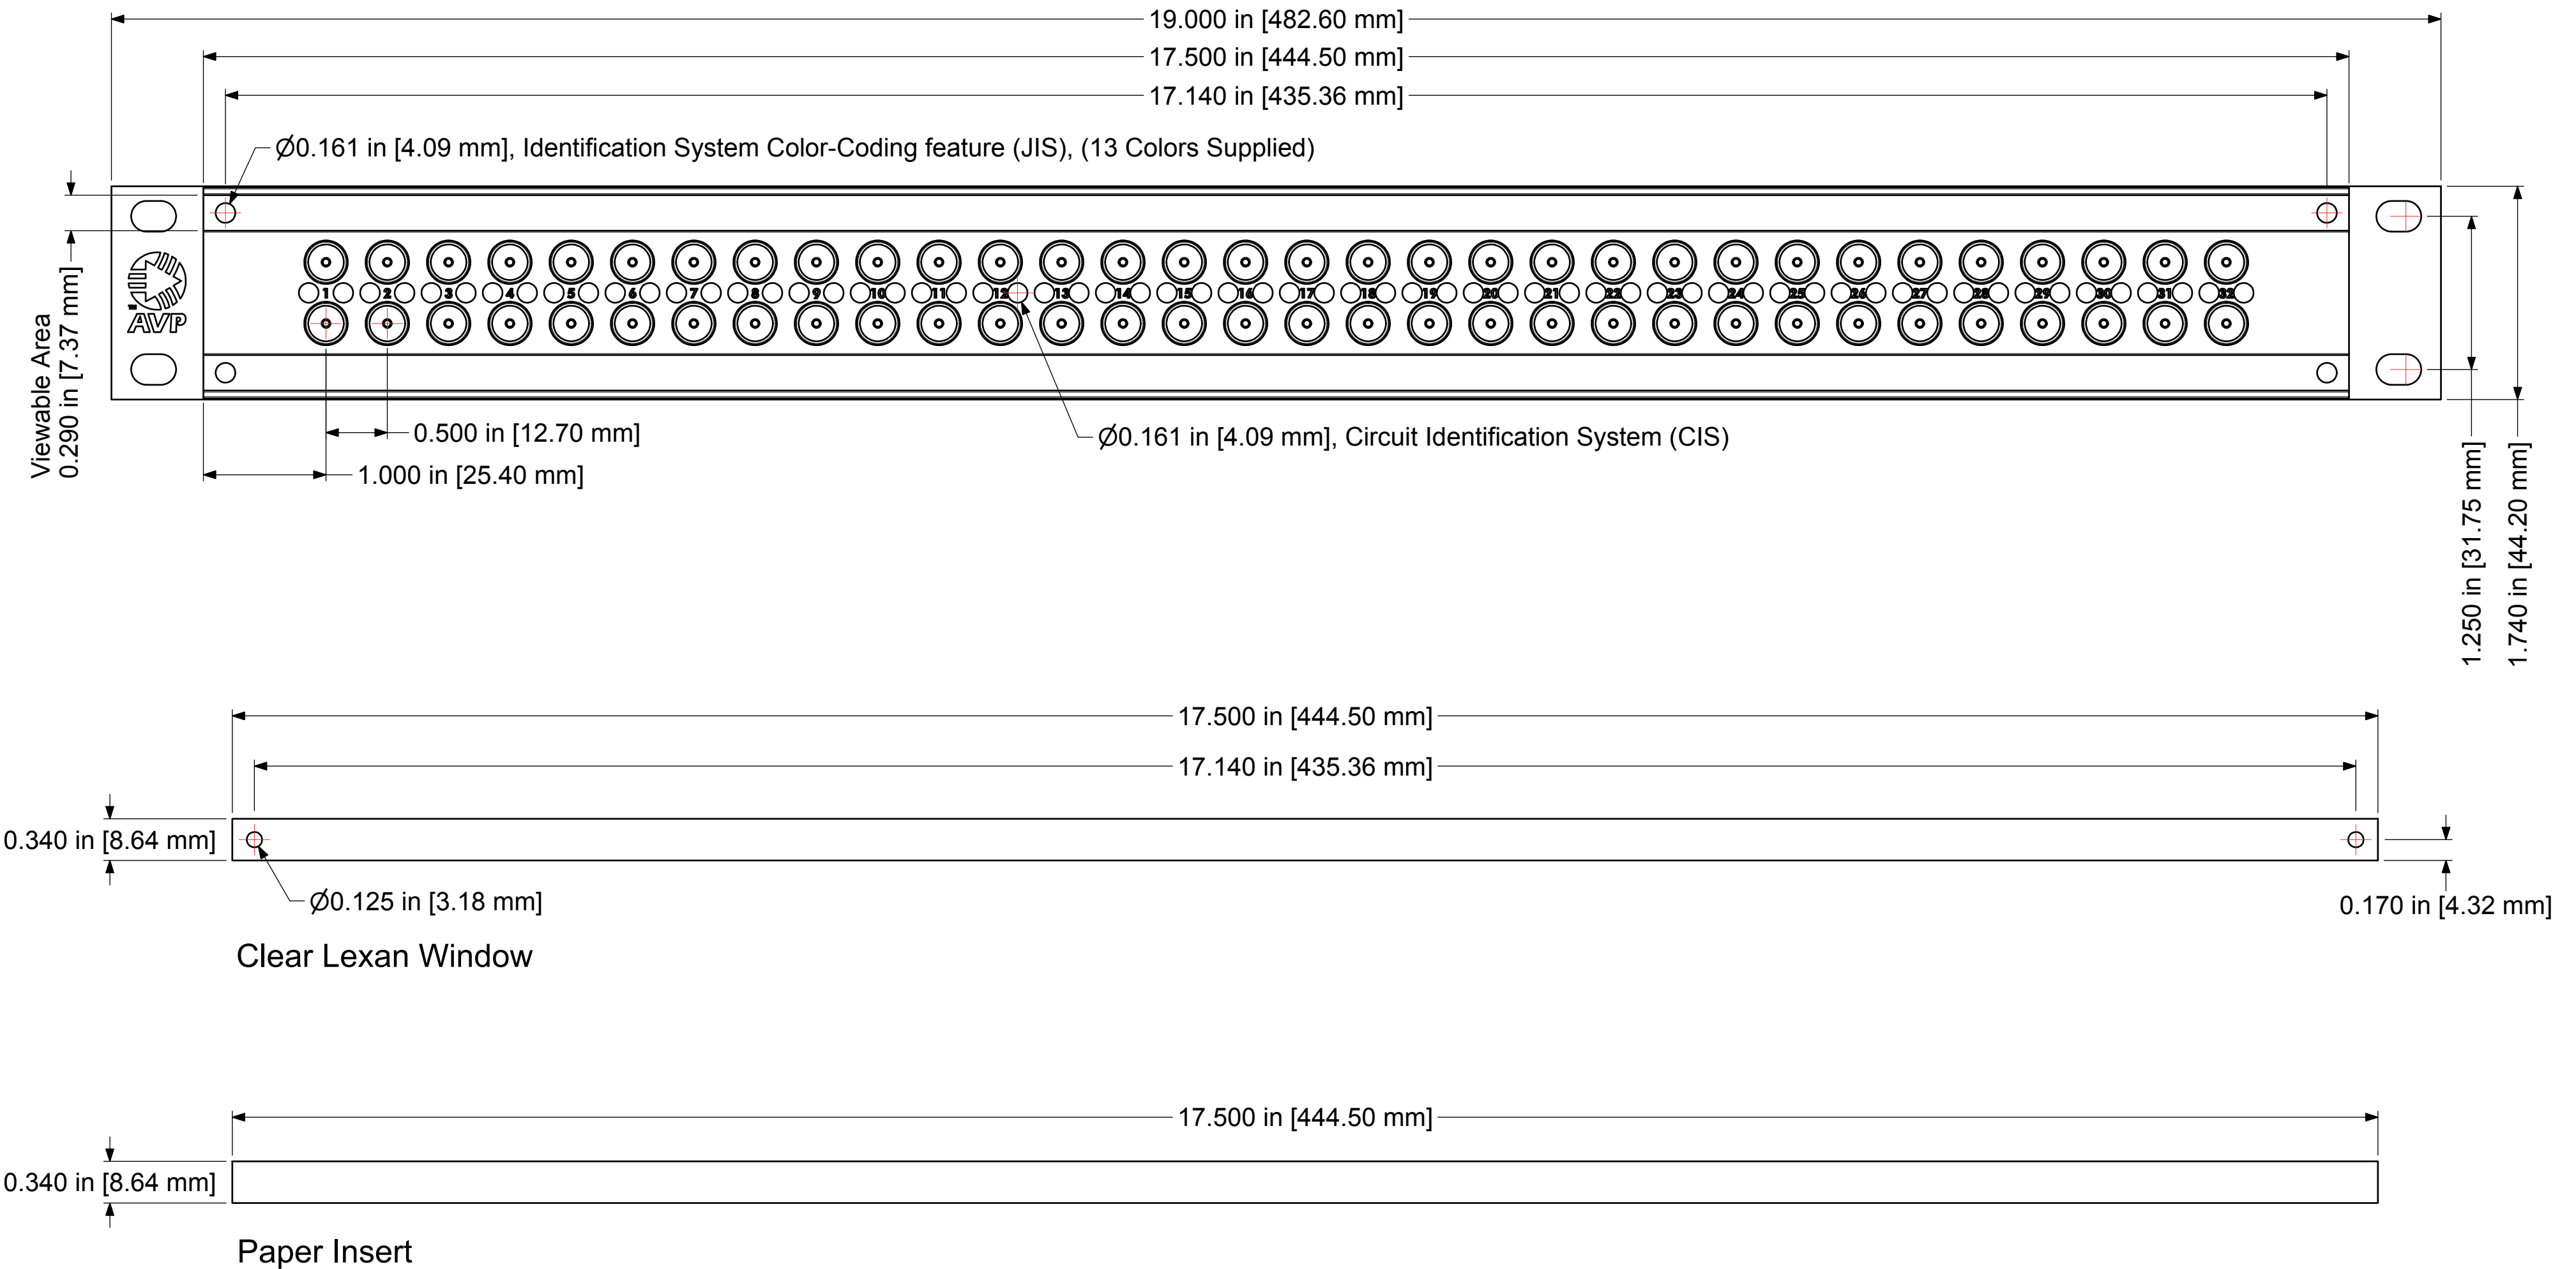

Designation Layout Drawing

Midsize Video Jackfield
AV-D232E1-AMS75-B10

* In the interest of improved design and performance, AVP reserves the right to make changes in its specifications without prior notice. Although every reasonable effort has been made to insure the accuracy of the information contained, photographs and/or drawings may differ slightly from the appearance or dimension of the actual product. All trademarks, trade names, logos, product names, and company names appearing are the property of their respective owners. Not responsible for typographical or data errors. Copyright © AVP MFG & Supply Inc.

CIS/JIS Ordering Info	○ WHITE	○ BEIGE	○ YELLOW	○ BROWN	CIS-30-COLOR	} Replace "COLOR" to order 30 RED	CIS-30-Multi - 30 of each color	
	● BLUE	● GRAY	● PURPLE	● GREEN	CIS-60-COLOR		Eg: CIS-30-RED	CIS-60-Multi - 60 of each color
	● RED	● AQUA	● BLACK	● ORANGE	● MAGENTA	CIS-100-COLOR	CIS-100-Multi - 100 each color	

Designation P/N: 149878
Paper Strip P/N: 144054
Clear Lexan Window P/N: 144877

**1RU, 2x32 Midsize Video Panel,
loaded with 64 3.0GHz-3Gb/s 75ohm non-normaled,
terminating single video jacks, 7"[178mm] bar**

File Name: AV-D232E1-AMS75-B10-PDD		P/N: 909145	
Product Family: Video Jackfields			
Date Drawn: 28/02/2021	Page Number: 3 of 3	Revision: 1.0	Sheet Size: C
Drawn By: D.Brazeau	Checked By:	Approved By: