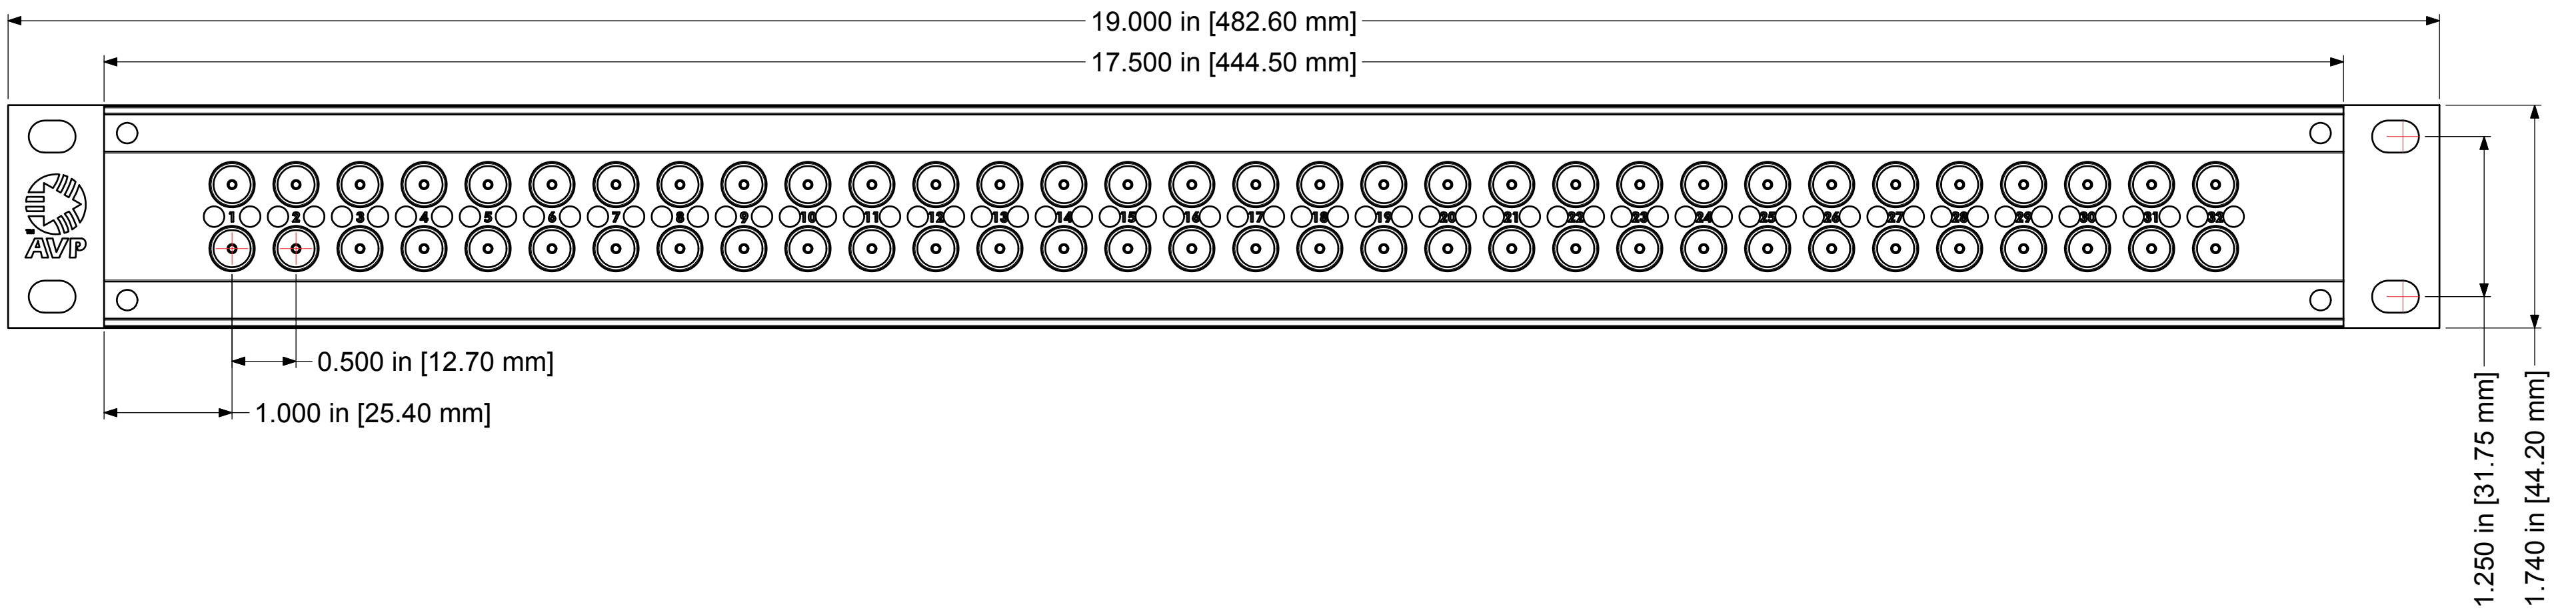

Front View

Side View