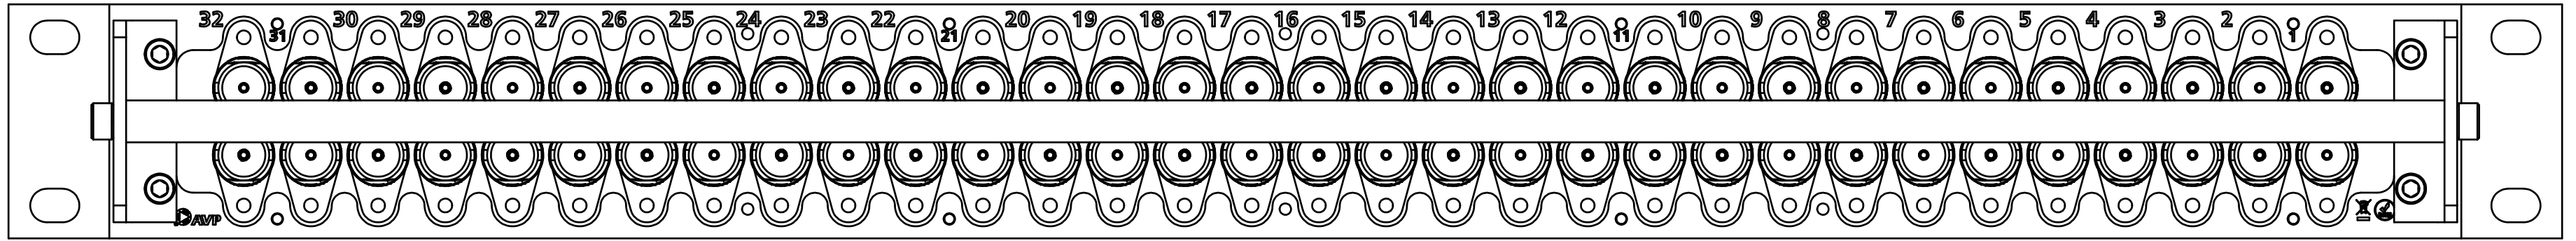

# Product Drawing

## Midsize Video Jackfield AV-D232E1-AMS75-B10

Rear View

Front View

Side View

\* In the interest of improved design and performance, AVP reserves the right to make changes in its specifications without prior notice. Although every reasonable effort has been made to insure the accuracy of the information contained, photographs and/or drawings may differ slightly from the appearance or dimension of the actual product. All trademarks, trade names, logos, product names, and company names appearing are the property of their respective owners. Not responsible for typographical or data errors. Copyright © AVP MFG & Supply Inc.