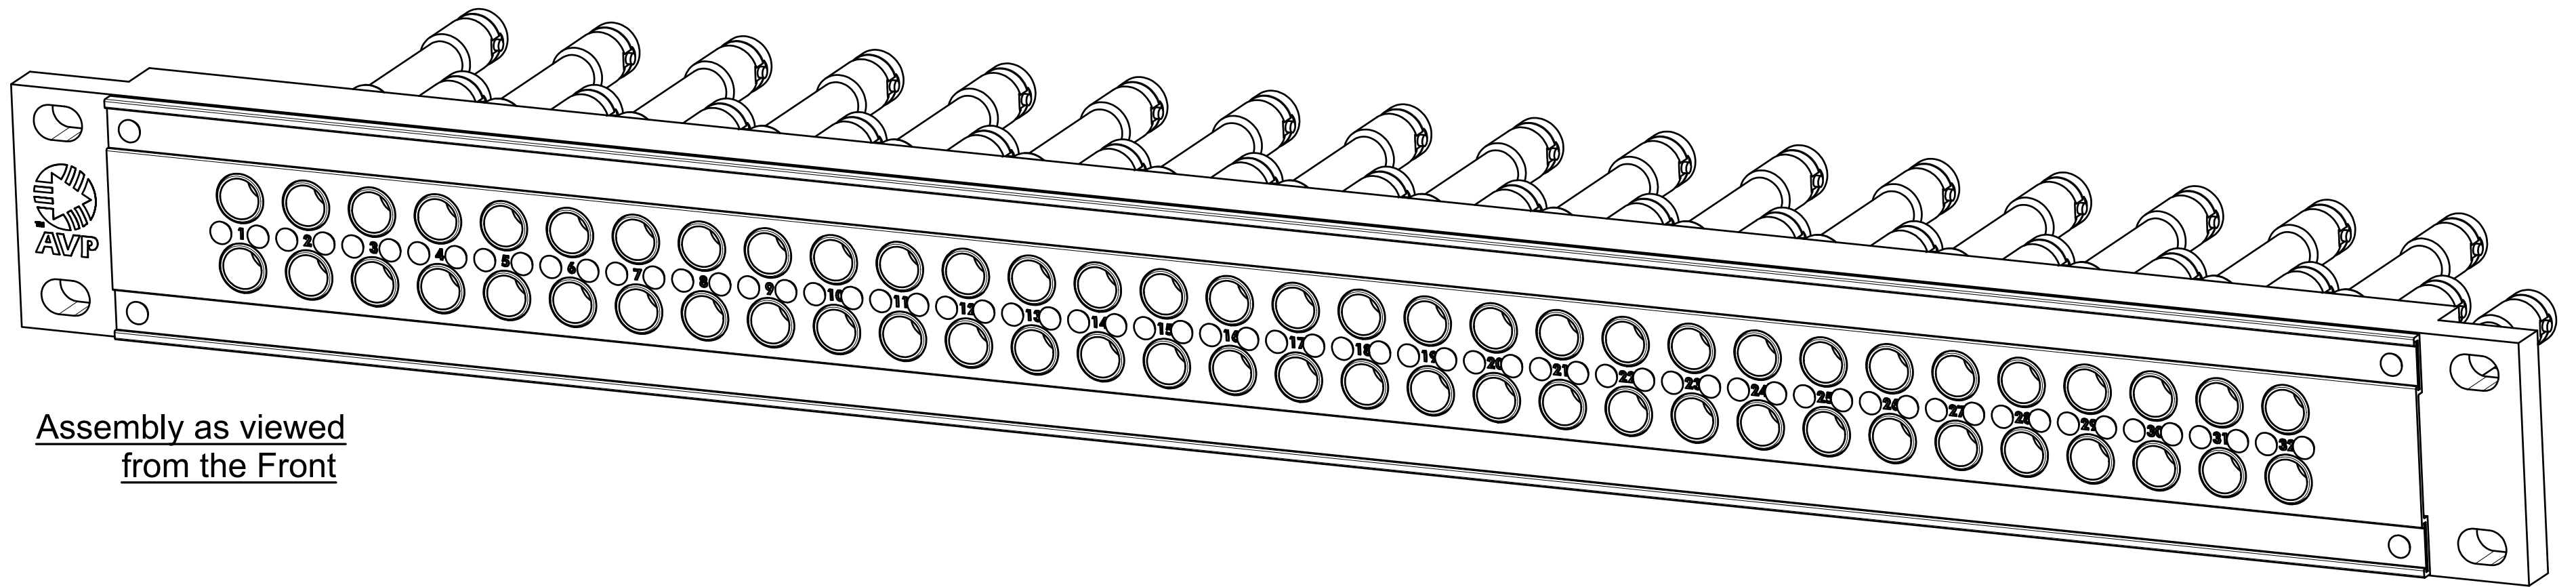

Product Drawing

Midsize Video Jackfield AV-D232E1-AMS-BZ

Assembly as viewed
from the Front