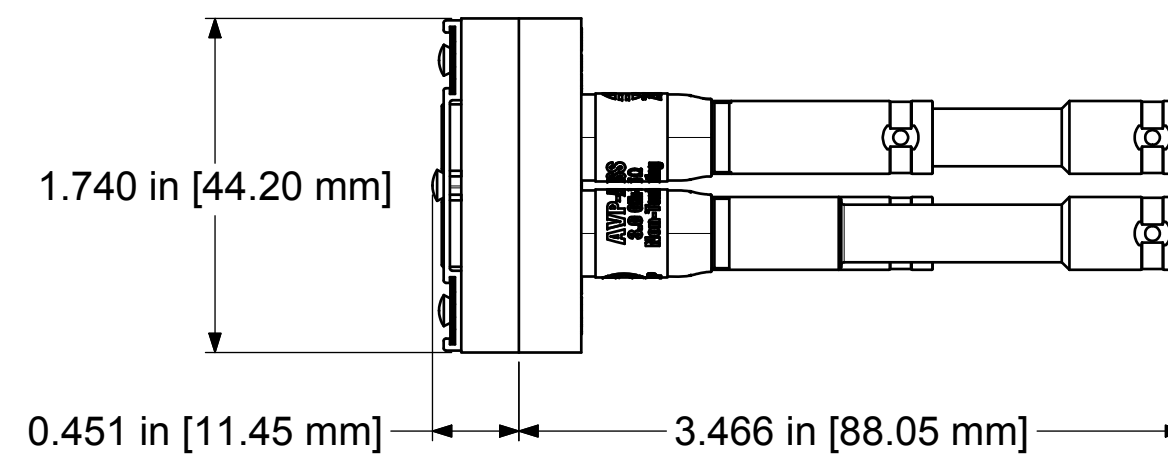

Product Drawing

Midsize Video Jackfield AV-D232E1-AMS-BZ

Rear View

Front View

Side View

* In the interest of improved design and performance, AVP reserves the right to make changes in its specifications without prior notice. Although every reasonable effort has been made to insure the accuracy of the information contained, photographs and/or drawings may differ slightly from the appearance or dimension of the actual product. All trademarks, trade names, logos, product names, and company names appearing are the property of their respective owners. Not responsible for typographical or data errors. Copyright © AVP MFG & Supply Inc.