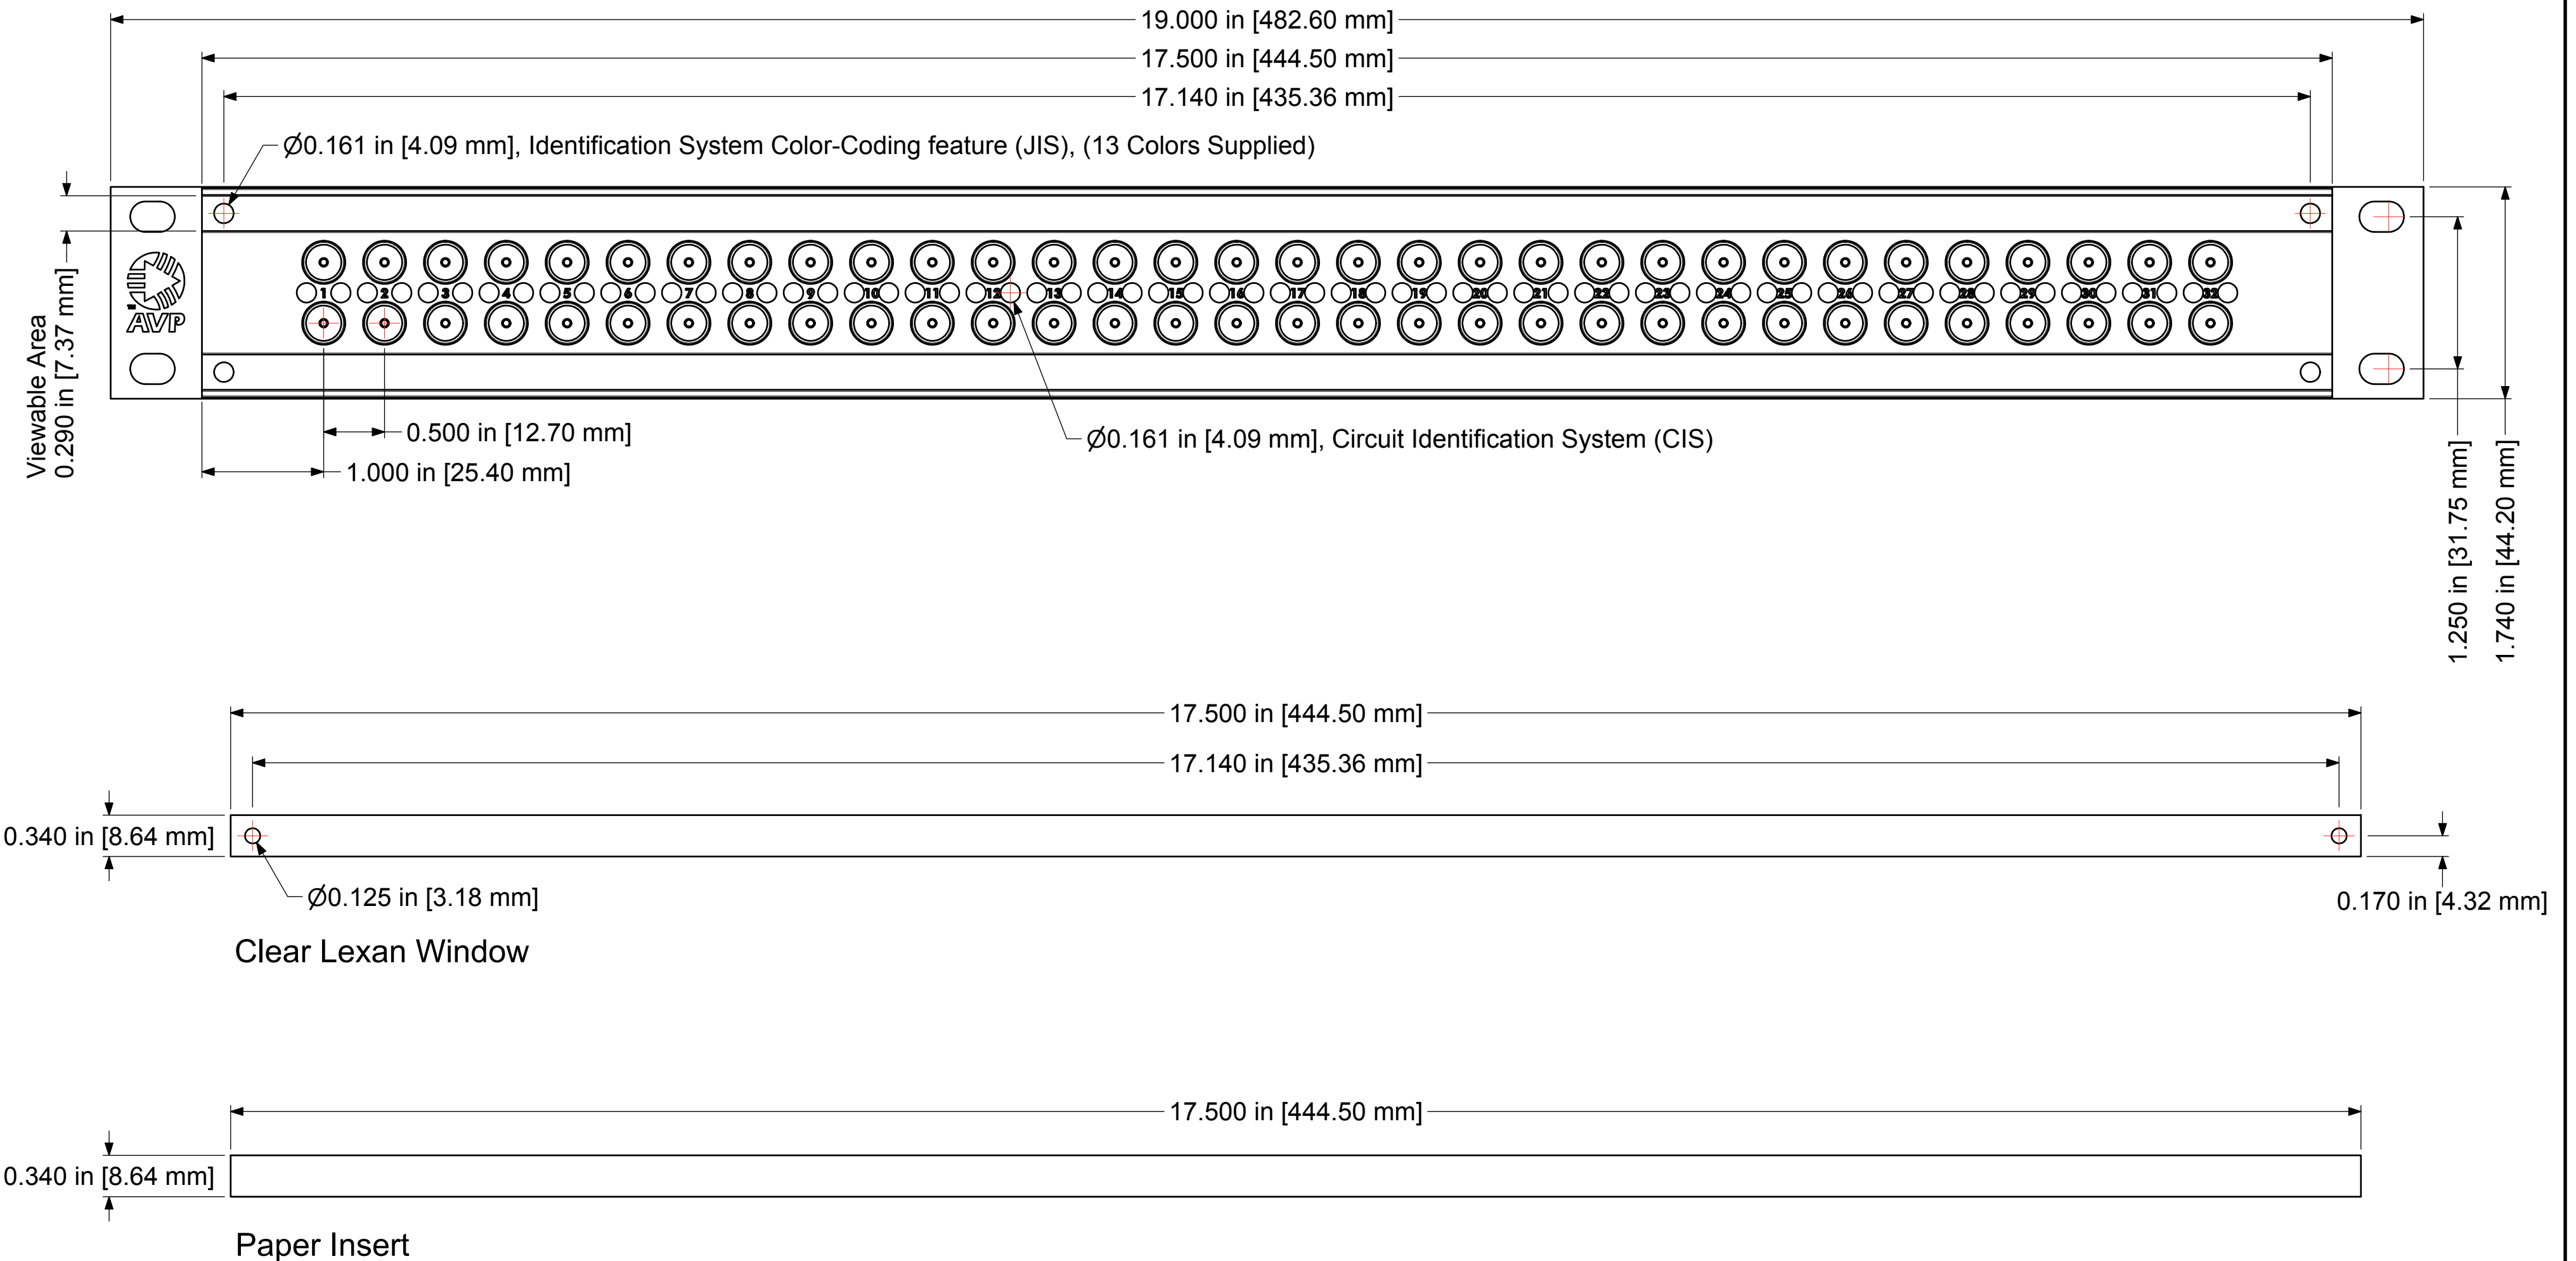

Designation Layout Drawing

Midsize Video Jackfield
AV-D232E1-AMS-BZ

* In the interest of improved design and performance, AVP reserves the right to make changes in its specifications without prior notice. Although every reasonable effort has been made to insure the accuracy of the information contained, photographs and/or drawings may differ slightly from the appearance or dimension of the actual product. All trademarks, trade names, logos, product names, and company names appearing are the property of their respective owners. Not responsible for typographical or data errors. Copyright © AVP MFG & Supply Inc.

CIS/JIS Ordering Info	○ WHITE	○ BEIGE	○ YELLOW	○ BROWN	CIS-30-COLOR	} Replace "COLOR" to order 30 RED	CIS-30-Multi - 30 of each color
	● BLUE	● GRAY	● PURPLE	● GREEN	CIS-60-COLOR		CIS-60-Multi - 60 of each color
	● RED	● AQUA	● BLACK	● ORANGE	● MAGENTA	CIS-100-COLOR	CIS-100-Multi - 100 each color

Designation P/N: 149878
Paper Strip P/N: 144054
Clear Lexan Window P/N: 144877

**1RU, 2x32 Midsize Video Panel,
loaded with 64 3.0GHz-3Gb/s 75ohm non-normaled,
non-terminating single video jacks, no cable bar**

File Name: AV-D232E1-AMS-BZ-PDD P/N: 970014

Product Family: Video Jackfields

Date Drawn: 27/03/2021 Page Number: 3 of 3 Revision: 2.0 Sheet Size: C

Drawn By: D.Brazeau Checked By: Approved By: