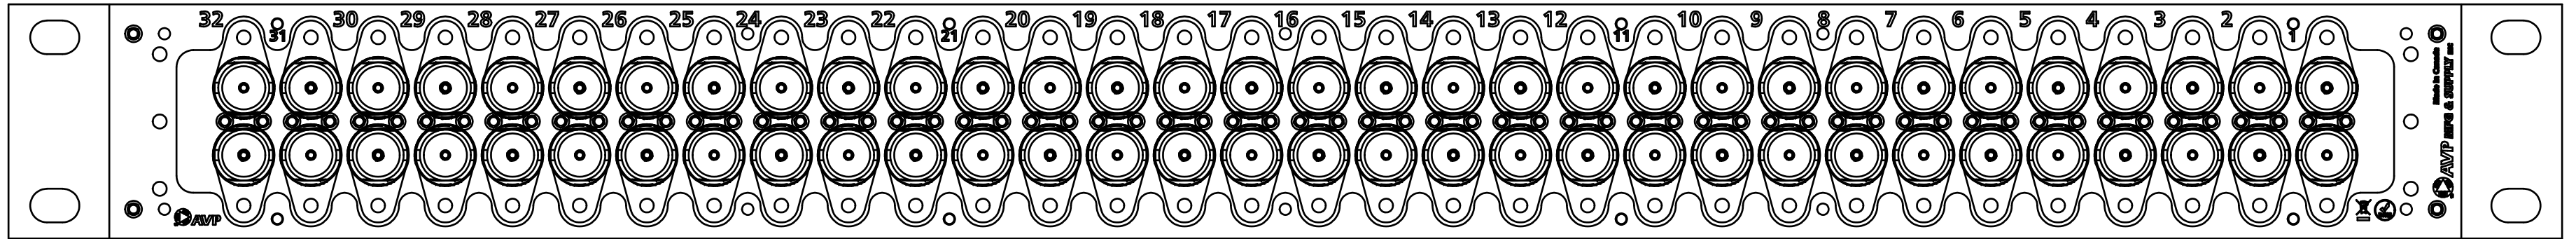

Product Drawing

Midsize Video Jackfield AV-D232E1-AMS-BZ

Rear View

Front View

Side View

* In the interest of improved design and performance, AVP reserves the right to make changes in its specifications without prior notice. Although every reasonable effort has been made to insure the accuracy of the information contained, photographs and/or drawings may differ slightly from the appearance or dimension of the actual product. All trademarks, trade names, logos, product names, and company names appearing are the property of their respective owners. Not responsible for typographical or data errors. Copyright © AVP MFG & Supply Inc.