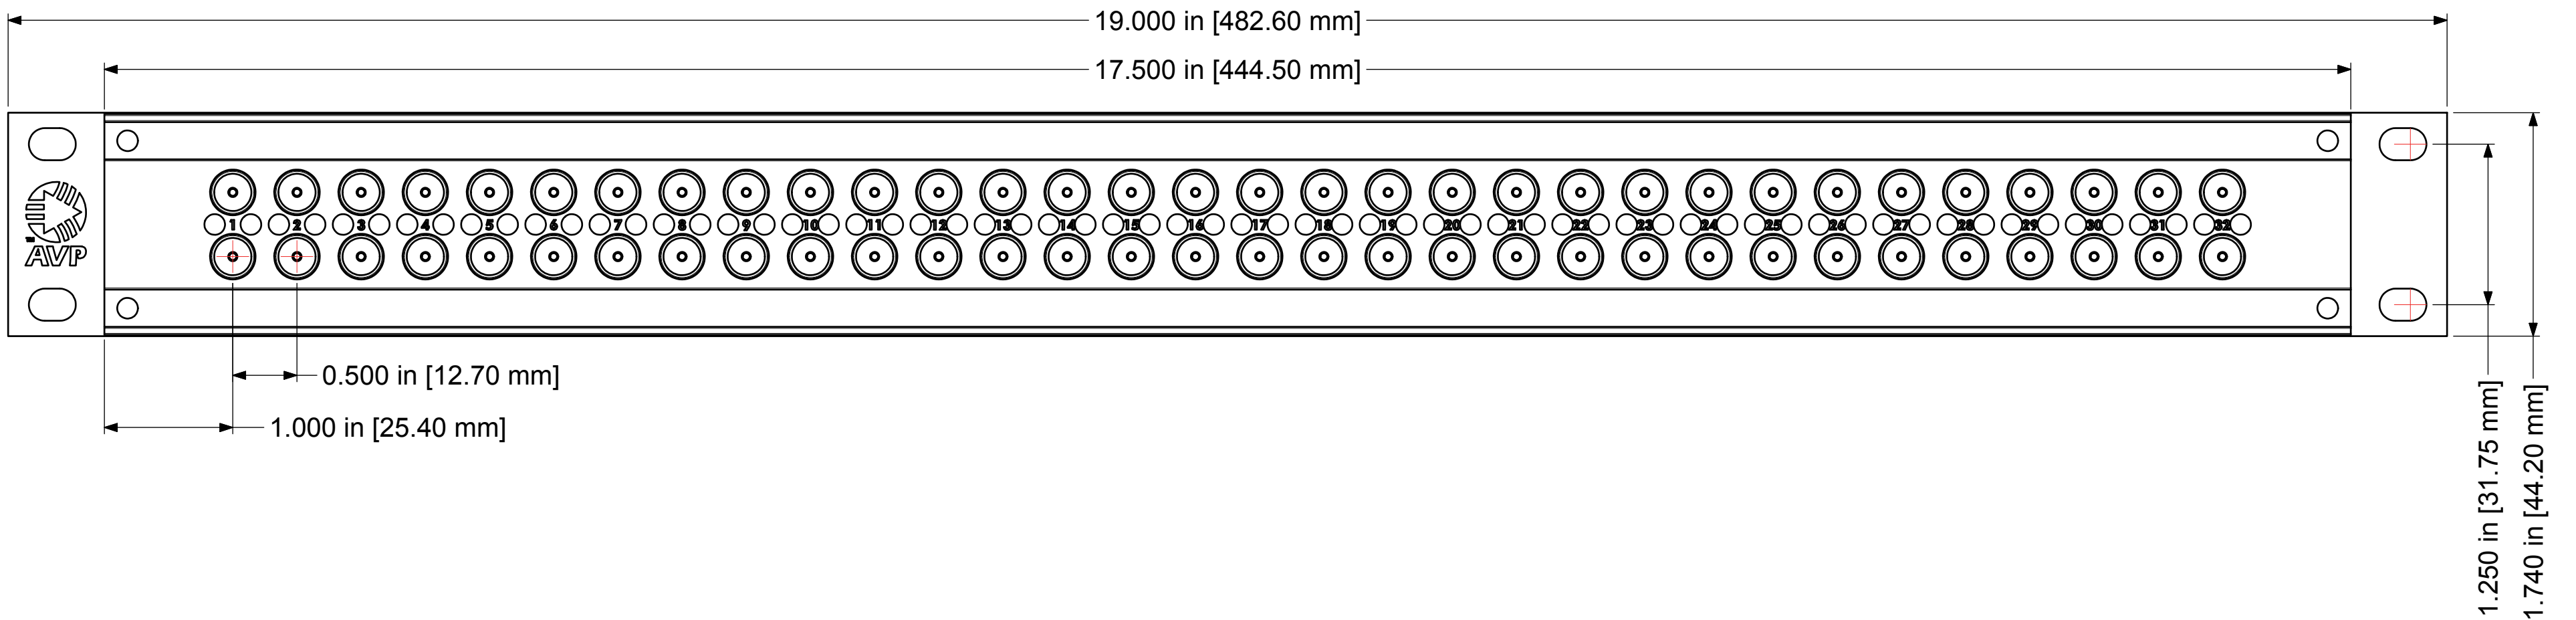

Product Drawing

Midsize Video Jackfield AV-D232E1-AMS-BZ

Rear View

Front View

Side View

* In the interest of improved design and performance, AVP reserves the right to make changes in its specifications without prior notice. Although every reasonable effort has been made to insure the accuracy of the information contained, photographs and/or drawings may differ slightly from the appearance or dimension of the actual product. All trademarks, trade names, logos, product names, and company names appearing are the property of their respective owners. Not responsible for typographical or data errors. Copyright © AVP MFG & Supply Inc.