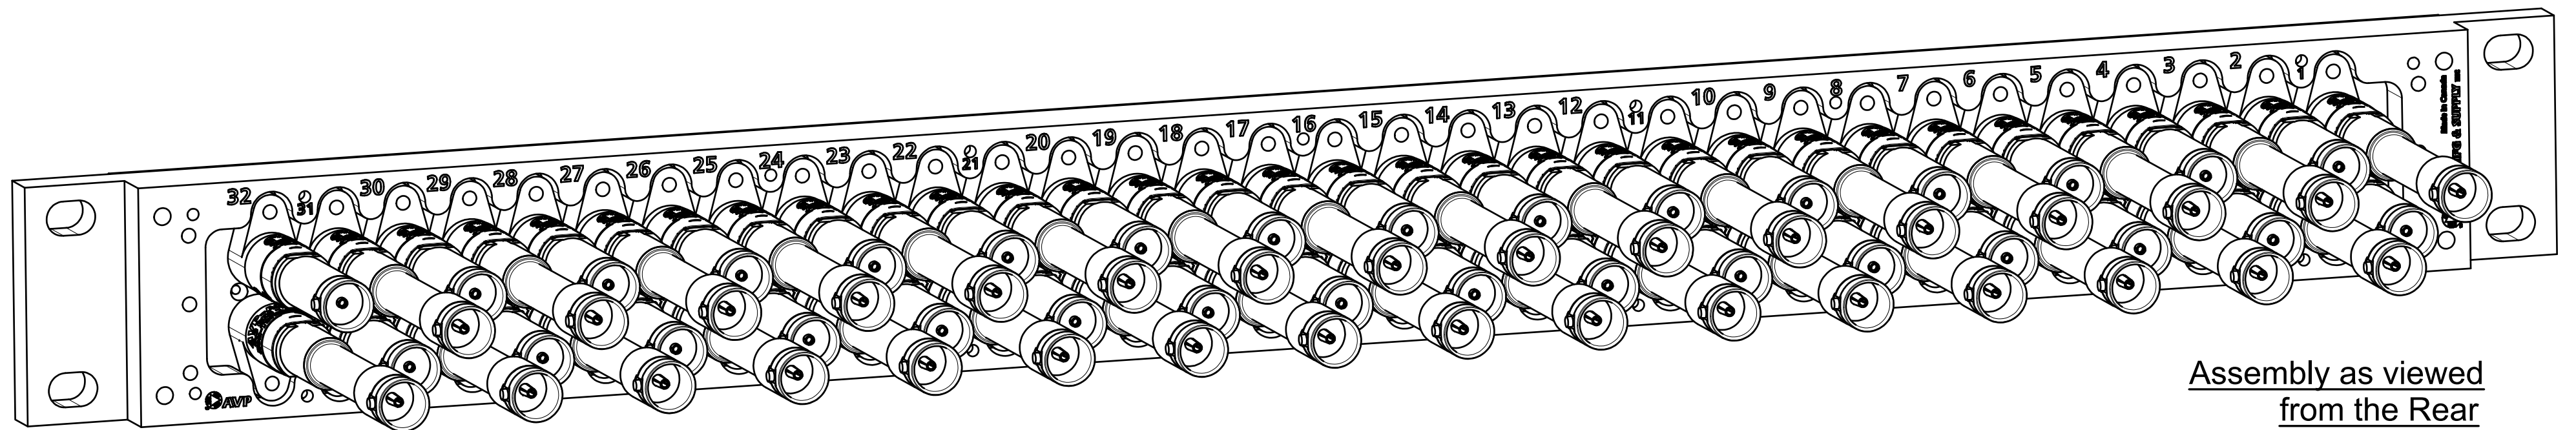

Date Drawn: 27/03/2021 Page Number: 1 of 3 Revision: 2.0 Sheet Size: C

Drawn By: D.Brazeau Checked By: Approved By:

Product Drawing

Midsize Video Jackfield AV-D232E1-AMS-BZ

Assembly as viewed
from the Front